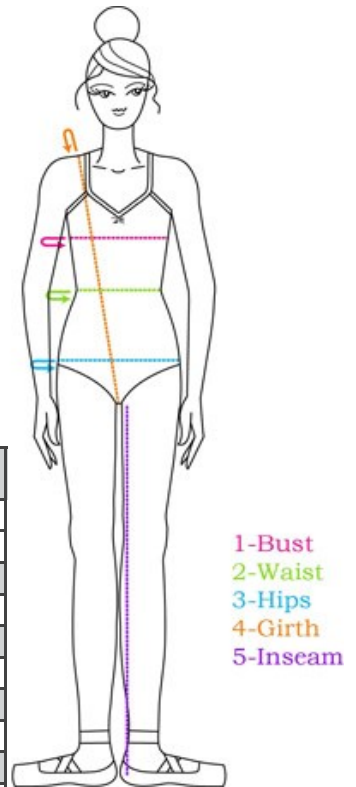

## Body Measurements

Please follow these simple steps when you're ready to take body measurements. Have your child wear undergarments or a light-weight leotard with a bra that gives the bust line their typical shape for most accurate measurements.

- Have your child stand straight with their weight evenly distributed.
- The measurement tape should be snug but not too tight on circumference measurements and stretched tight for vertical measurements.

Getting the Measurements:

- 1—Bust/Chest—measure over the fullest part of the chest having the child's arms relaxed at their sides.
- 2—Waist—Measure around where the waist naturally indents. Keep you finger between the tape and their belly.
- 3—Hips—Measure around the fullest part of the hips and buttocks while your child stands with their heels together.
- 4—Girth—Measure from the midpoint on the shoulder towards the front, through the crotch and back around to meet the midpoint of the shoulder.

Adult Sizing							
		SA	MA	LA	XL	XXLA	XXXLA
Bust	Inches	34 - 36	36 - 39	39 - 42	42 - 45	45 - 48	48 - 52
Waist	Inches	26 - 28	28 - 31	31 - 34	34 - 38	38 - 43	43 - 47.5
Hips	Inches	35 - 37	37 - 40	40 - 44	44 - 48	48 - 52	52 - 56
Girth	Inches	57.5 - 60	60 - 62	62 - 63	63 - 65	65 - 68	68 - 71