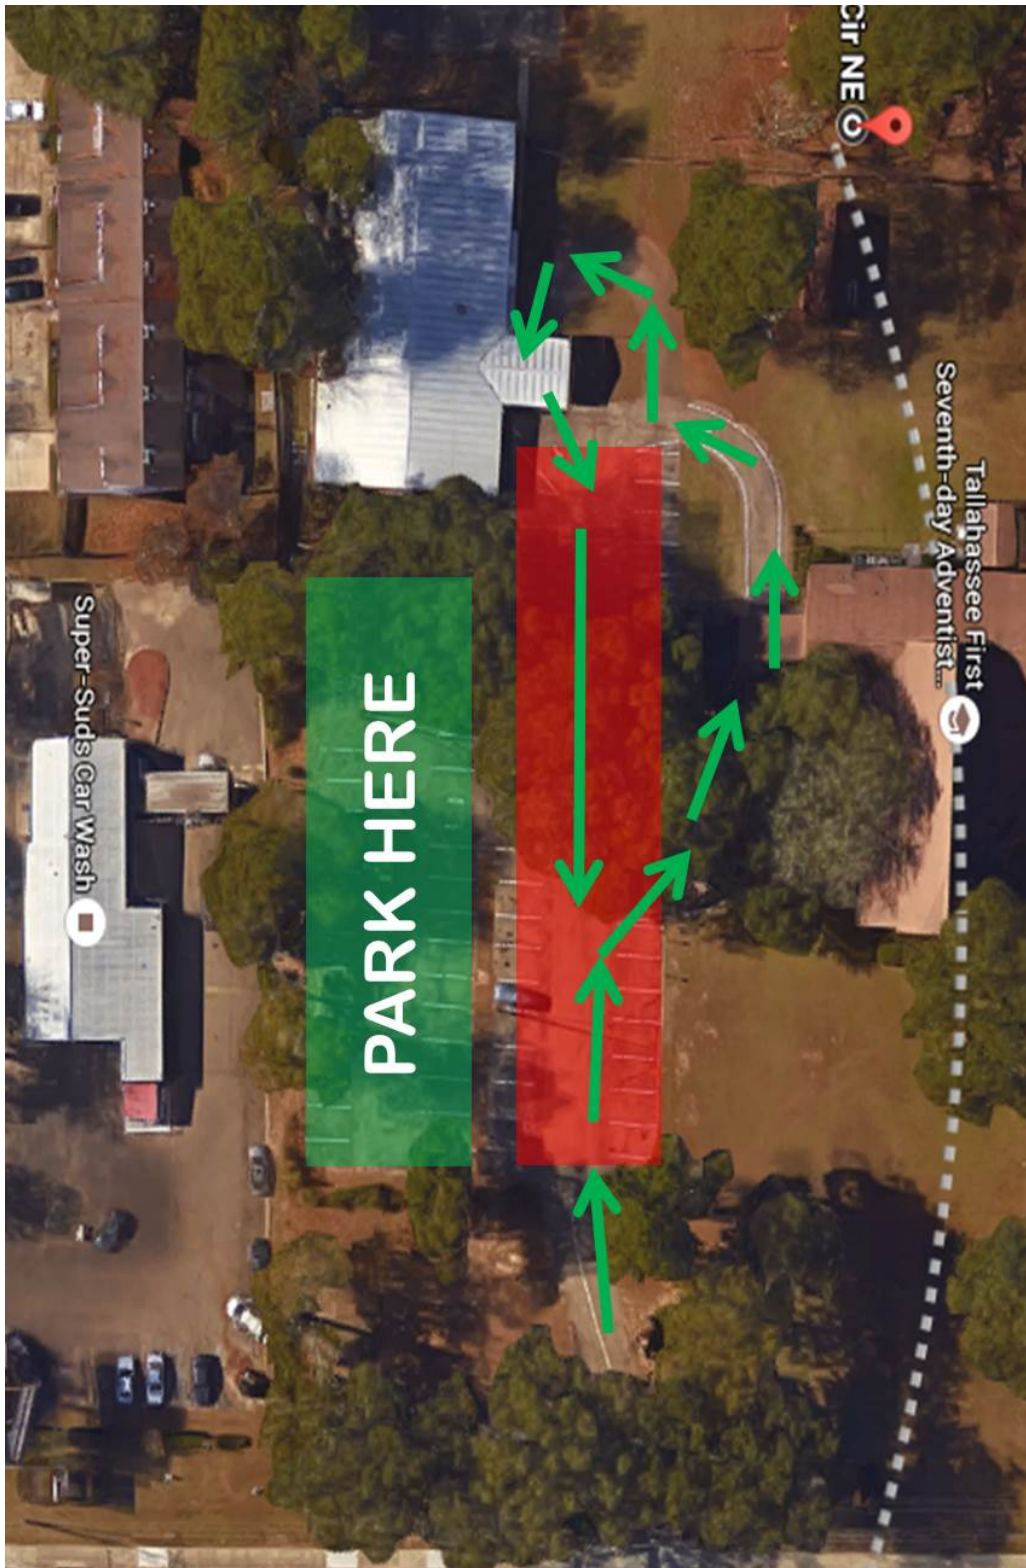

TACA Parking Instructions

When entering the parking lot to pick up or drop off your child, bear to the right and pass through the church's overhang. Your child will be escorted in/out of the school by the school's overhang at the top of the picture.

If you need to park, please park in the green area and not the area marked in red.