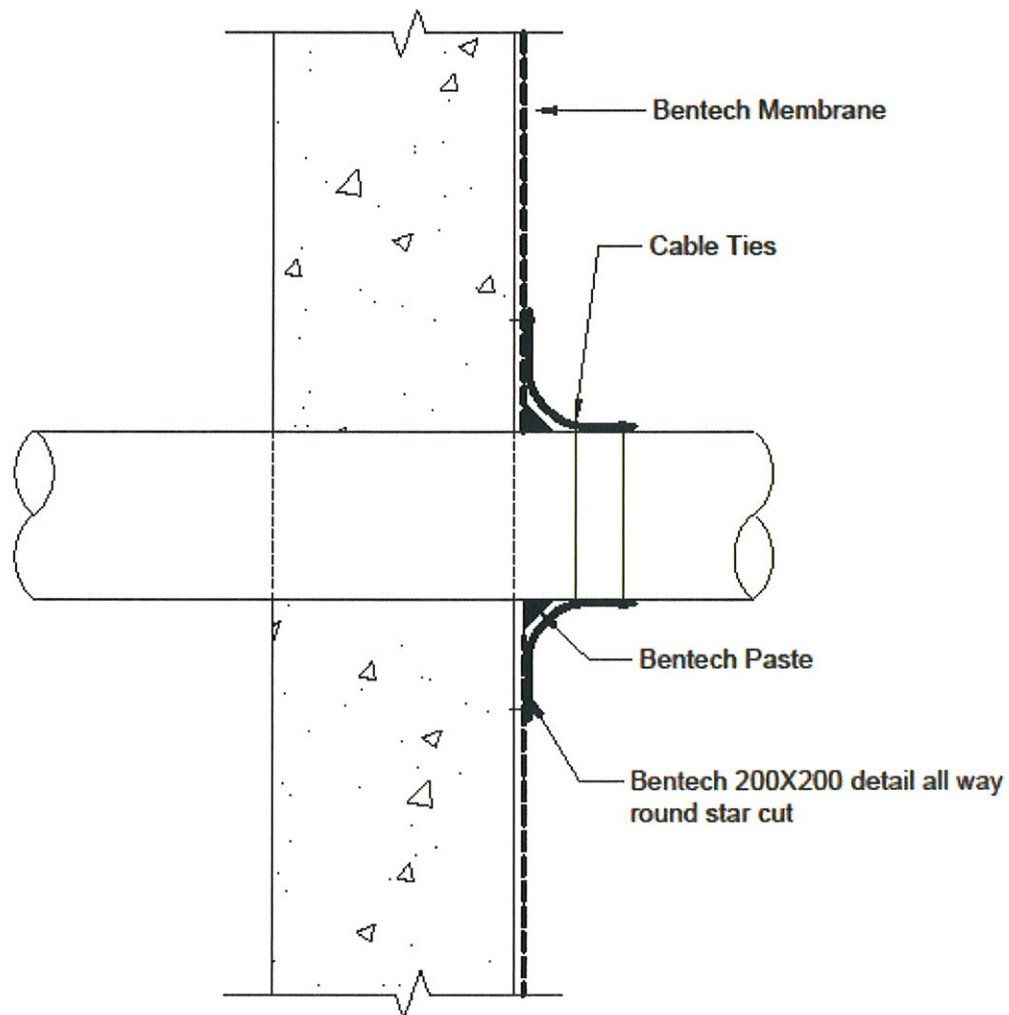

PIPE PENETRATION - PRE-CAST WALL

Bentech Bentonite

www.bentechbentonite.co.nz

Drg Ref No. 13
Issued: 01/03/2012