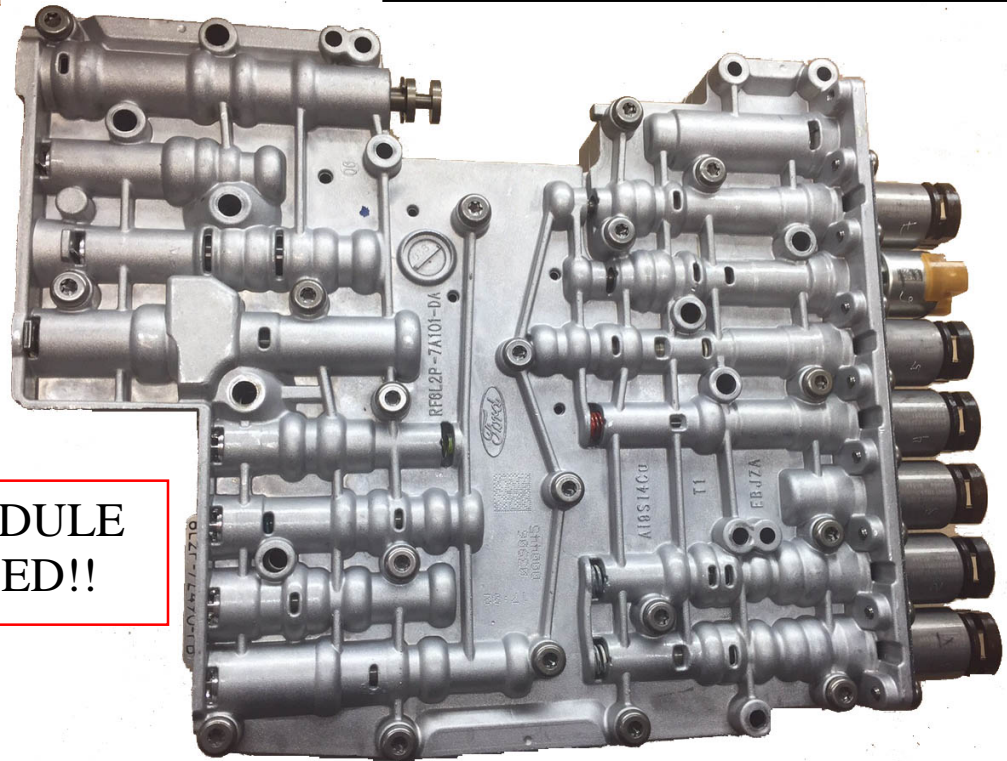

Remanufactured Valve Bodies

Central Valve Bodies

Built, Tested and In-Stock — 100% guaranteed

REVISED

6R60/75/80E

**CONTROL MODULE
NOT INCLUDED!!**

PART# FD-3360A – 6R60E, 7 SOLENOID, E510F PLATE
 FD-3360B – 6R75E, 7 SOLENOID, E510F PLATE
 FD-3360C – 6R80E, 7 SOLENOID, E510F PLATE
 FD-3360D – 6R80E, 2011-UP, AL3P.. PLATE, 3 PORT