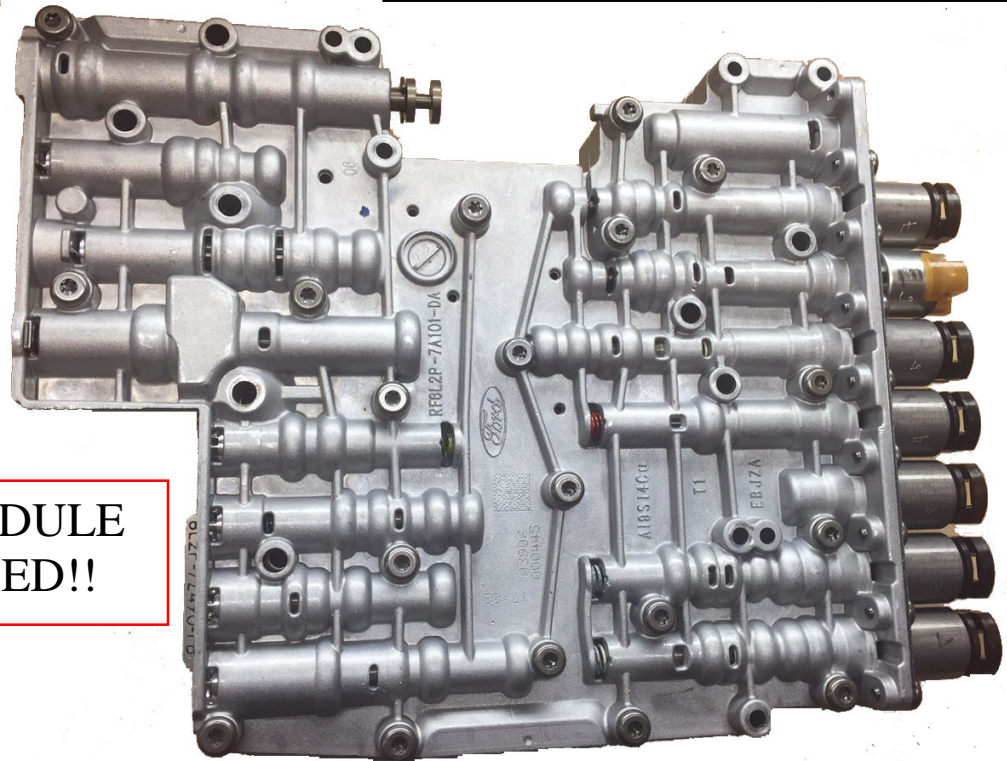

Remanufactured Valve Bodies

Central Valve Bodies

Built, Tested and In-Stock — 100% guaranteed

REVISED

6R60/75/80E

**CONTROL MODULE
NOT INCLUDED!!**

PART# FD-3360A – 6R60E, 7 SOLENOID, E510F PLATE
FD-3360B – 6R75E, 7 SOLENOID, E510F PLATE
FD-3360C – 6R80E, 7 SOLENOID, E510F PLATE
FD-3360D – 6R80E. 2011-UP. AL3P.. PLATE, 3 PORT