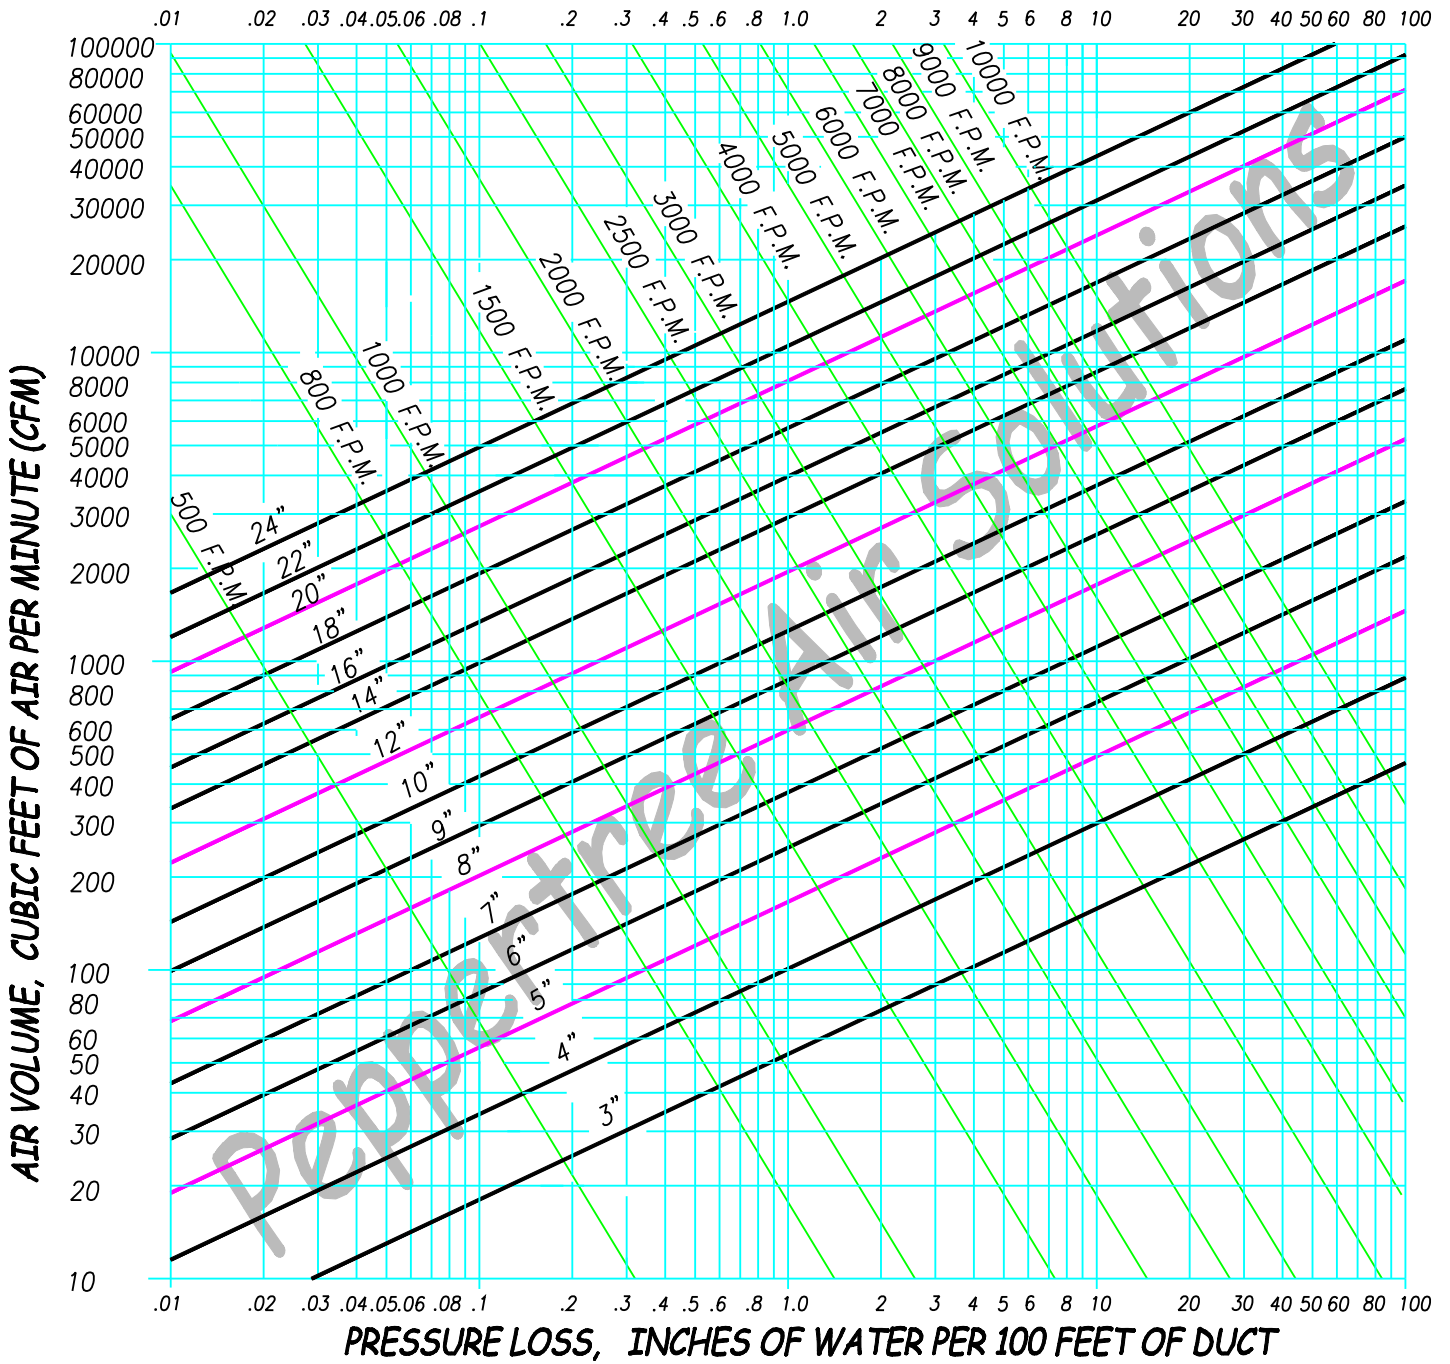

AIR FRICTION CHART FOR ELITE FLEXIBLE DUCTING - EH

UNCOMPRESSED LENGTH, ROUGHNESS FACTOR=MEDIUM ROUGH

PEPPERTREE AIR

SOLUTIONS INC

AIR FRICTION CHART
ELITE FLEXIBLE
DUCTING - EH