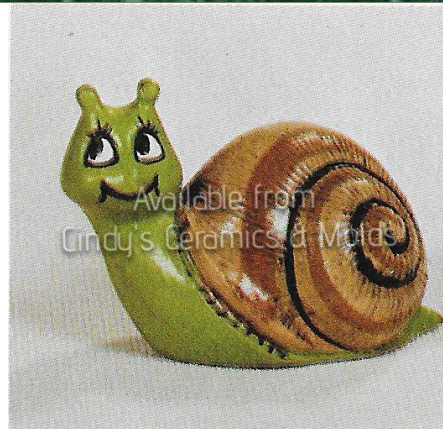

TM-2

2.00

Lounging Frog (perfect for terrariums, aquariums, or miniature garden displays!)

TM-13

2.00

Miniature Turtle (perfect for terrariums, aquariums, or miniature garden displays!)

TM-15

2.00

Miniature Owls (perfect for terrariums, aquariums, or miniature garden displays!)

TM-16

2.00

Miniature Snail (perfect for terrariums, aquariums, or miniature garden displays!)

TM-43

2.00

Mushrooms (perfect for terrariums, aquariums, or miniature garden displays!)