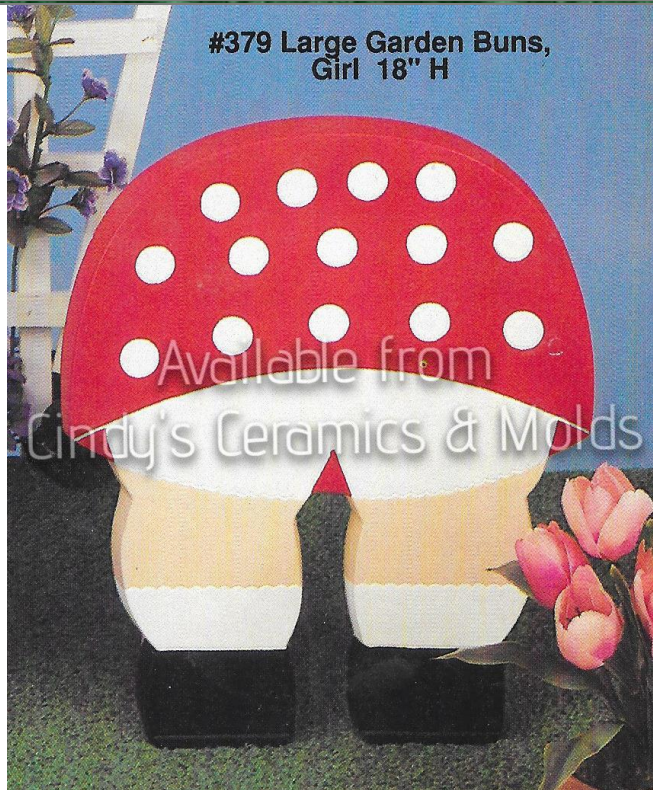

*I-348

18 High 25.00

JM-850

10 by
11 36.00

Large Sitting Bunny