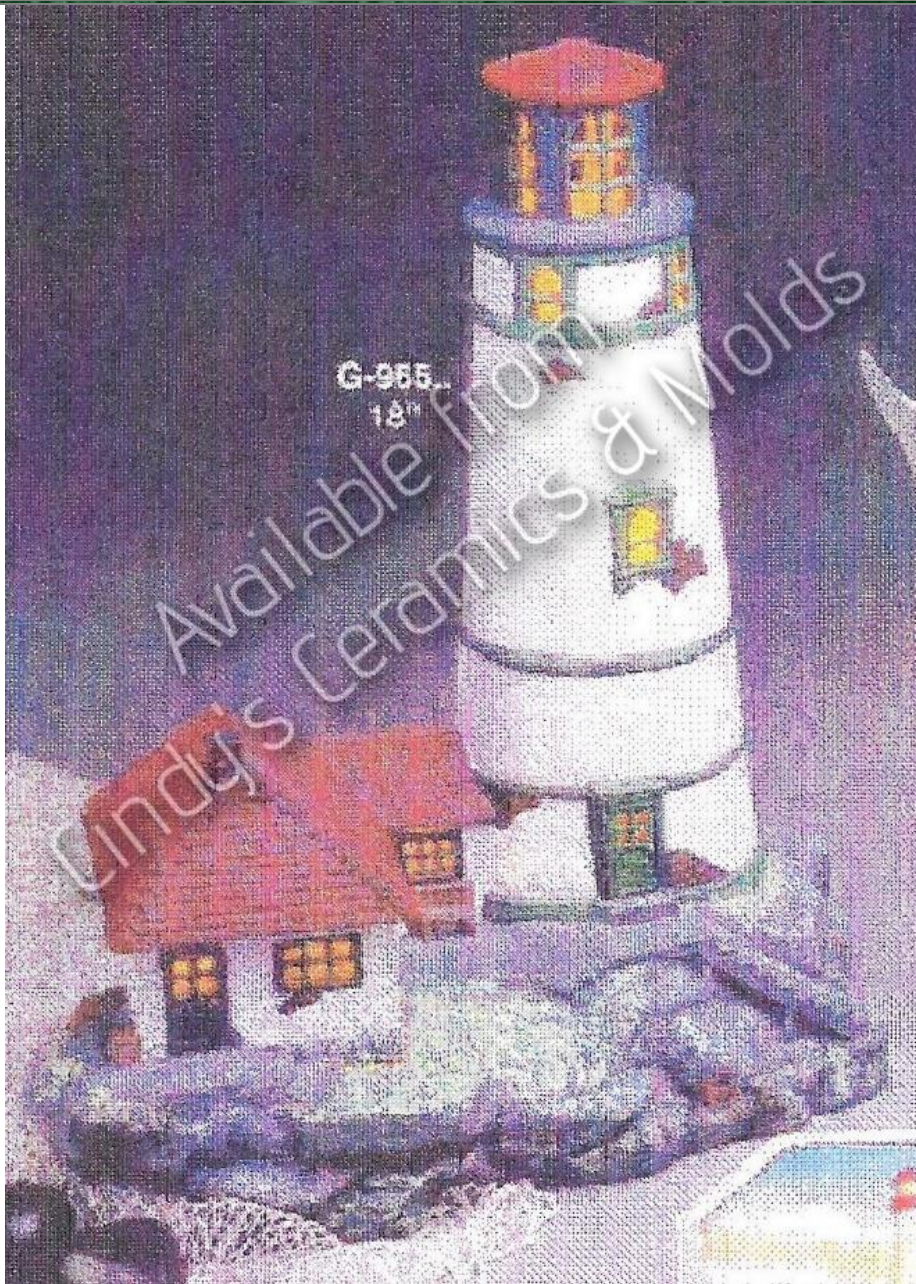

CP-
3567/8

8 Tall

24.00

Fatty Catty

G-965

18 Tall 100.00

Large Lawn Lighthouse
NOT Available for Shipping

*J-2396