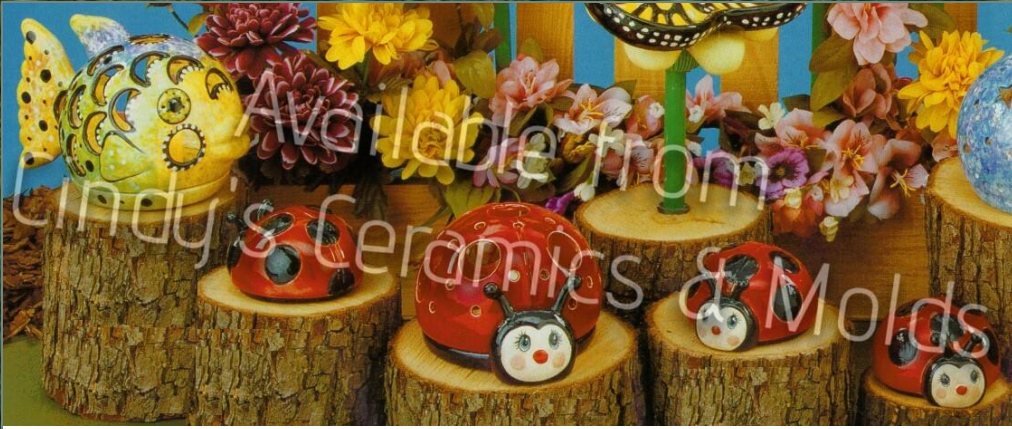

J-2097

4 Long

5.30
each

Small Ladybugs (shown on right of fish and the two right of center; must ship separately due to fragility of piece)

J-
2114/5