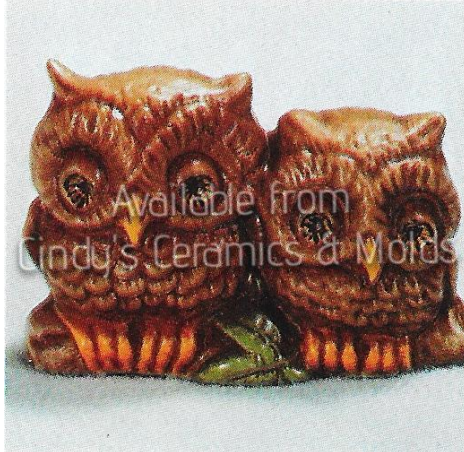

TM-2

2.00

Lounging Frog (perfect for terrariums, aquariums, or miniature garden displays!)

TM-13

2.00

Miniature Turtle (perfect for terrariums, aquariums, or miniature garden displays!)

TM-15

2.00

Miniature Owls (perfect for terrariums, aquariums, or miniature garden displays!)

TM-16

2.00

Miniature Snail (perfect for terrariums, aquariums, or miniature garden displays!)

TM-43

2.00

Mushrooms (perfect for terrariums, aquariums, or miniature garden displays!)