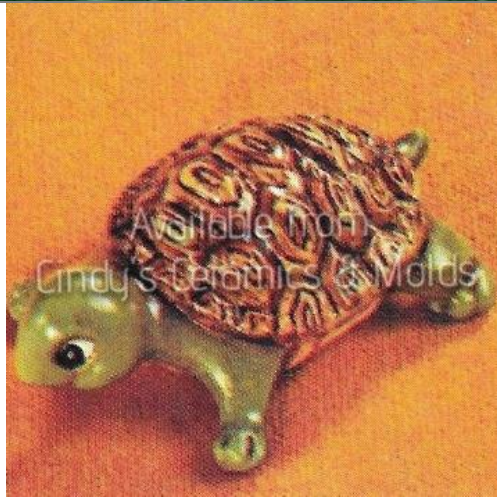

TM-13

2.00

Miniature Turtle (perfect for terrariums, aquariums, or miniature garden displays!)

TM-15