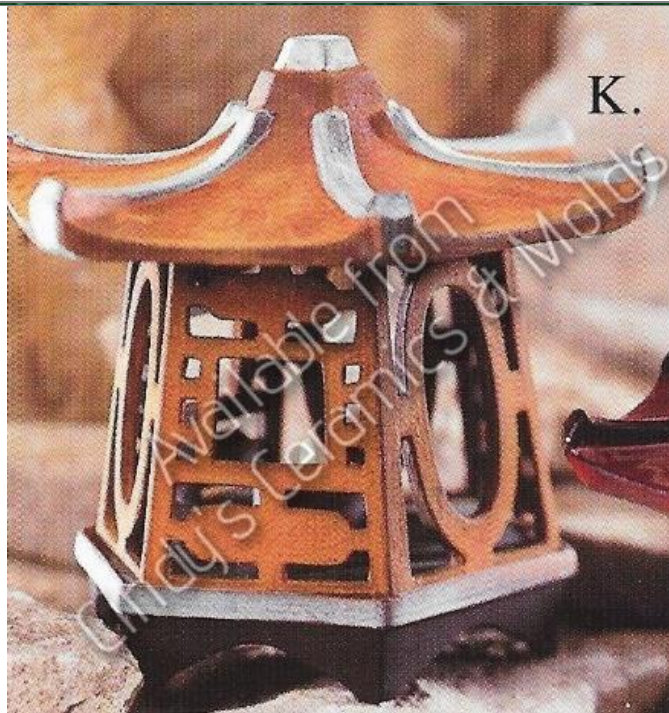

8 Tall
by 8
1/2
Wide

60.00

Large Pagoda (Not Available for Shipping)