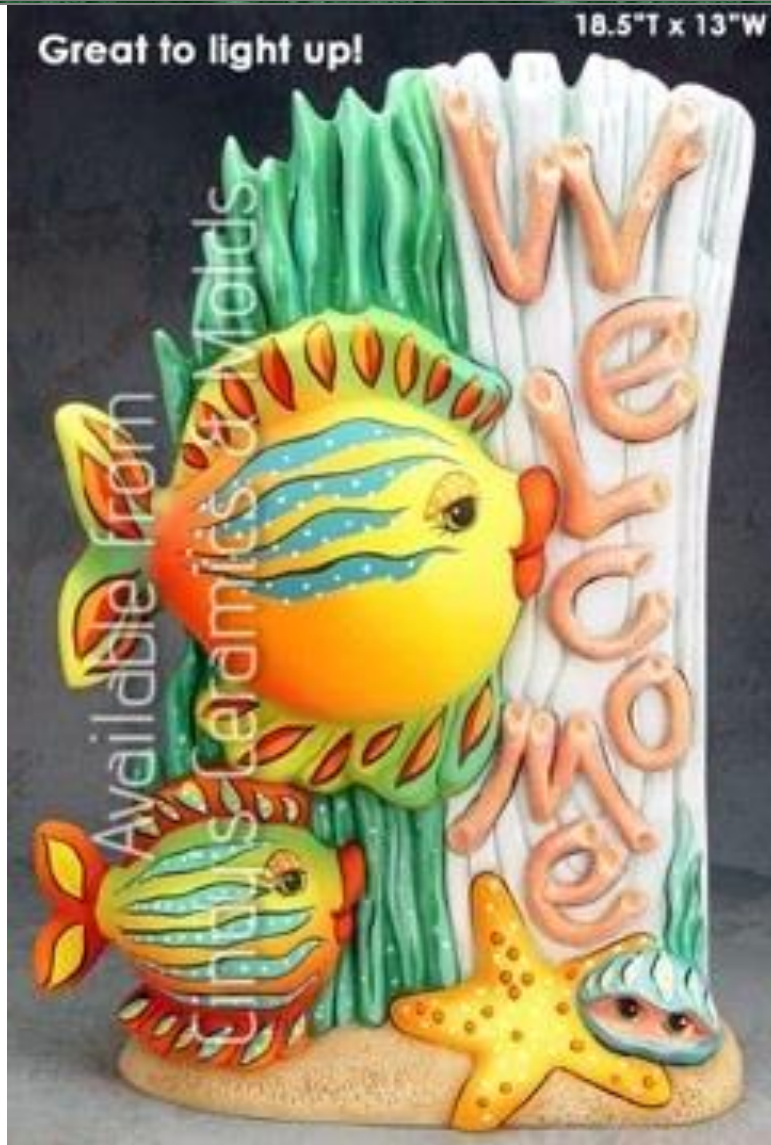

J-2861

9.5 Tall

14.00

Sam the Shell Seeker Hippy Beach Gnome

J-4045

Sandy Beach Gnome

9.5 T by
4.25 Wide

14.00

J-2687

18.5 Tall
by 13
Wide

50.00

"Welcome" Fish