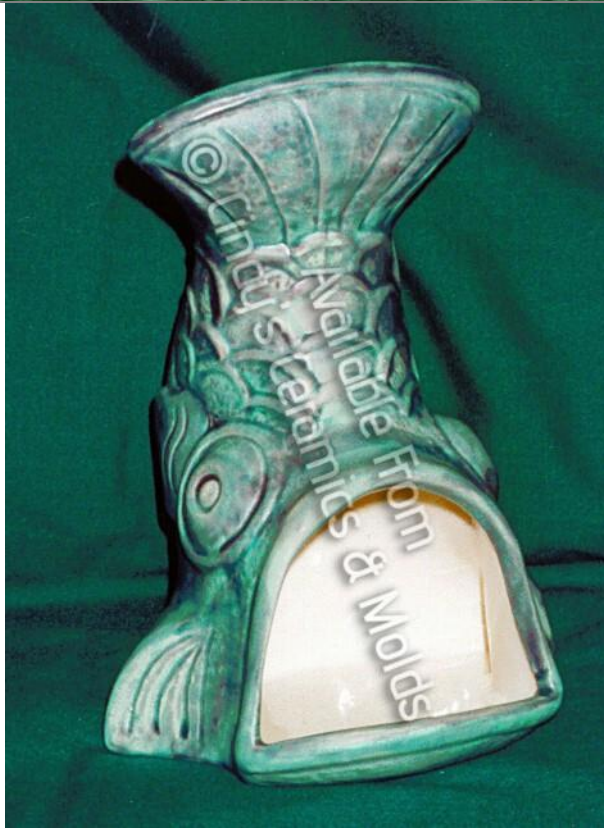

Small Fish Light

J-2357

7 1/2
Long

14.40

Large Turtle (above, right)

C-4044

7 Tall
by 5 1/2
Wide by
5 Long

13.80