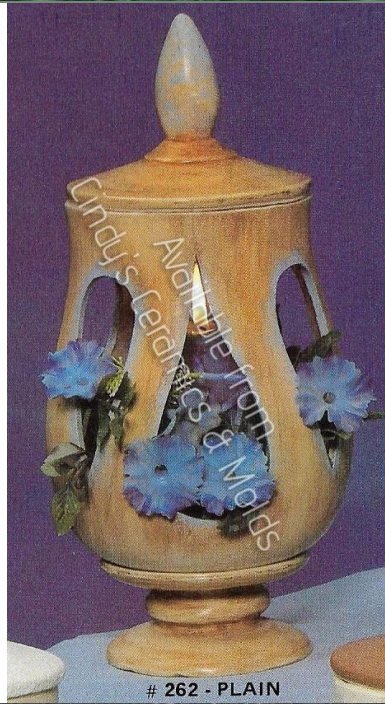

HS-262

14.5 High

30.00