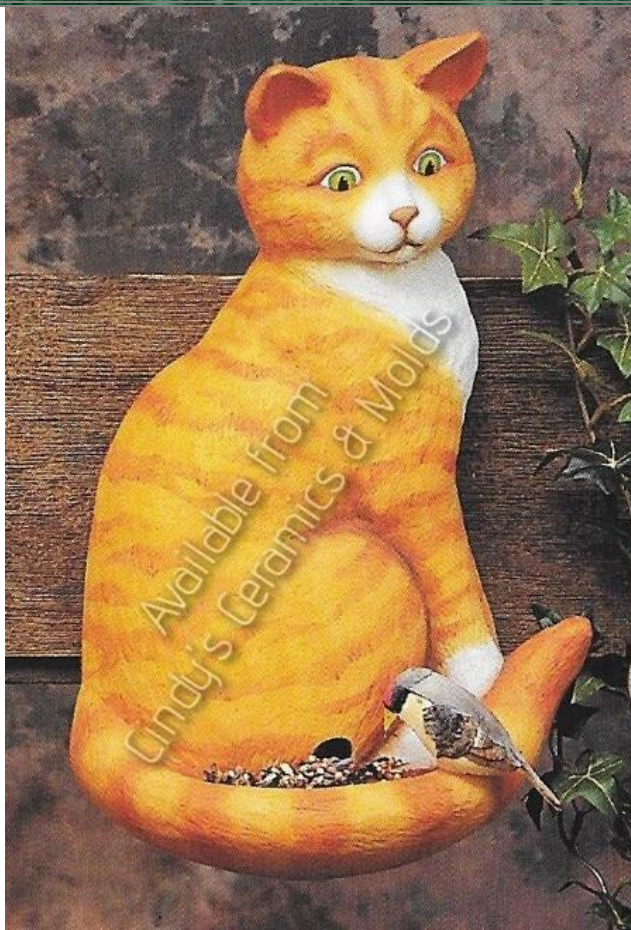

S-1833

13 Tall

15.80

S-1834

14 Tall

38.20

Cat on Back Pedestal
Pedestal Dish is NOT Attached