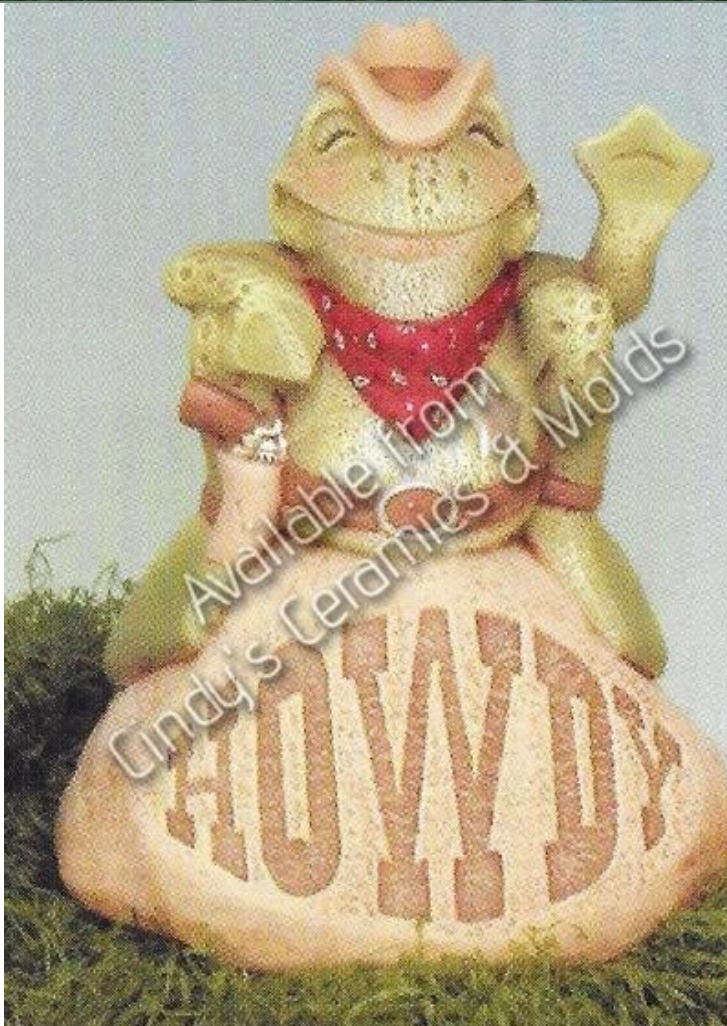

MD-2225

6 High by
6
Diameter

9.70

“Howdy” Rock

MD-2226

6 High

11.20

Cowboy Frog for Garden Rocks (MD-2225 sold separately)