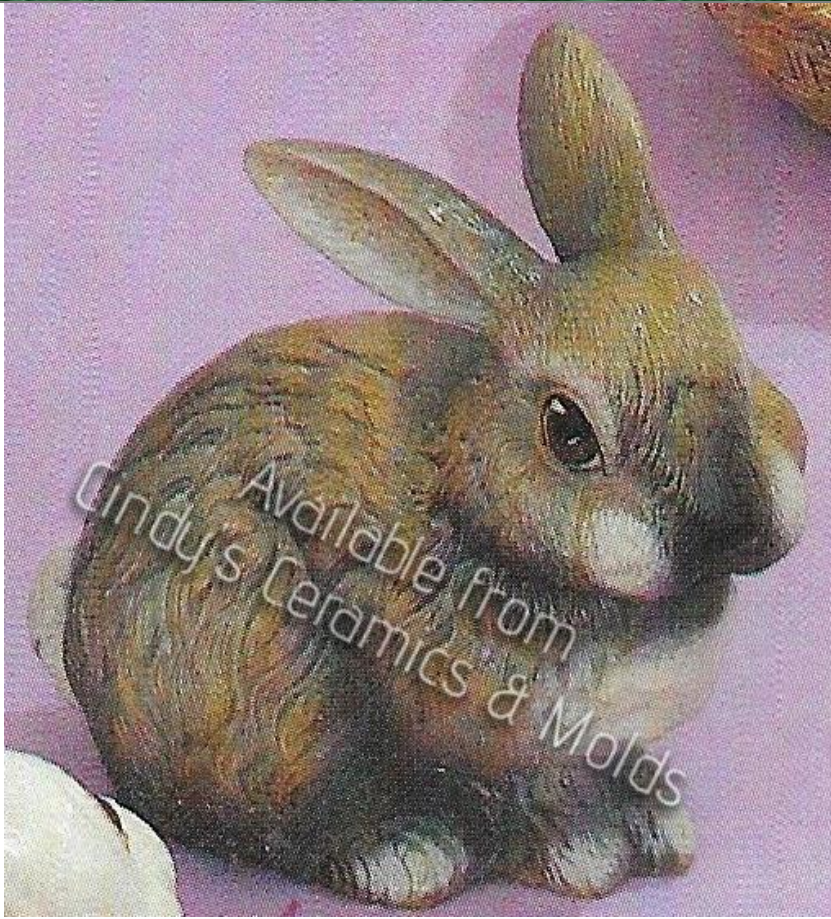

G-11035

7.5 Tall 15.00

Baby Rabbit

G-115