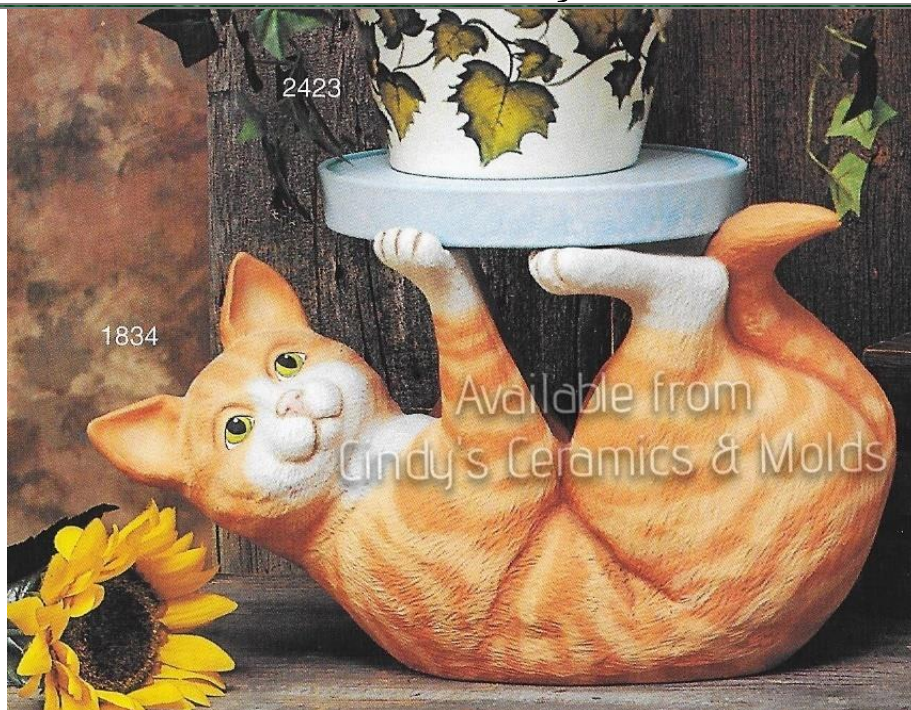

5.00

Mushrooms & Frog
(perfect for terrariums, aquariums, or miniature
garden displays!)

S-1557

19.80

Large Sleeping Lamb

S-1559

20.40

Large Laying Lamb

S-1833

13 Tall

15.80

Cat Birdfeeder (Hole in back to fill with birdseed)

S-1834

14 Tall

38.20

Cat on Back Pedestal
Pedestal Dish is NOT Attached