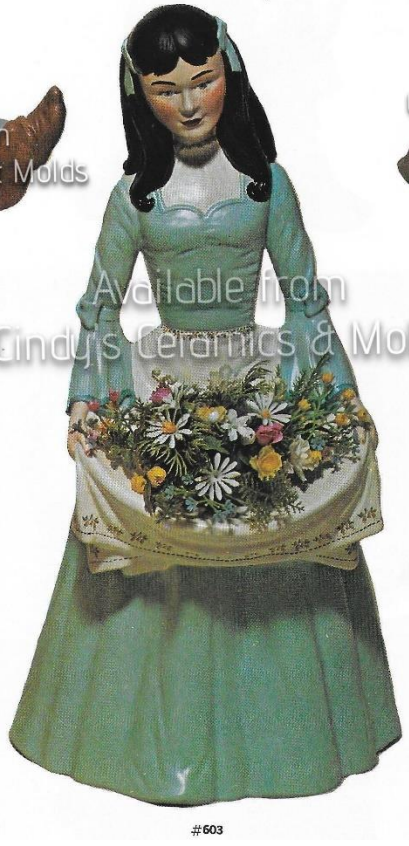

ALB-701

17.5
Tall

50.00

Large Gnome with Pickaxe

ALB-721

12 ³/₈
Tall

50.00

Large Susie Gnome