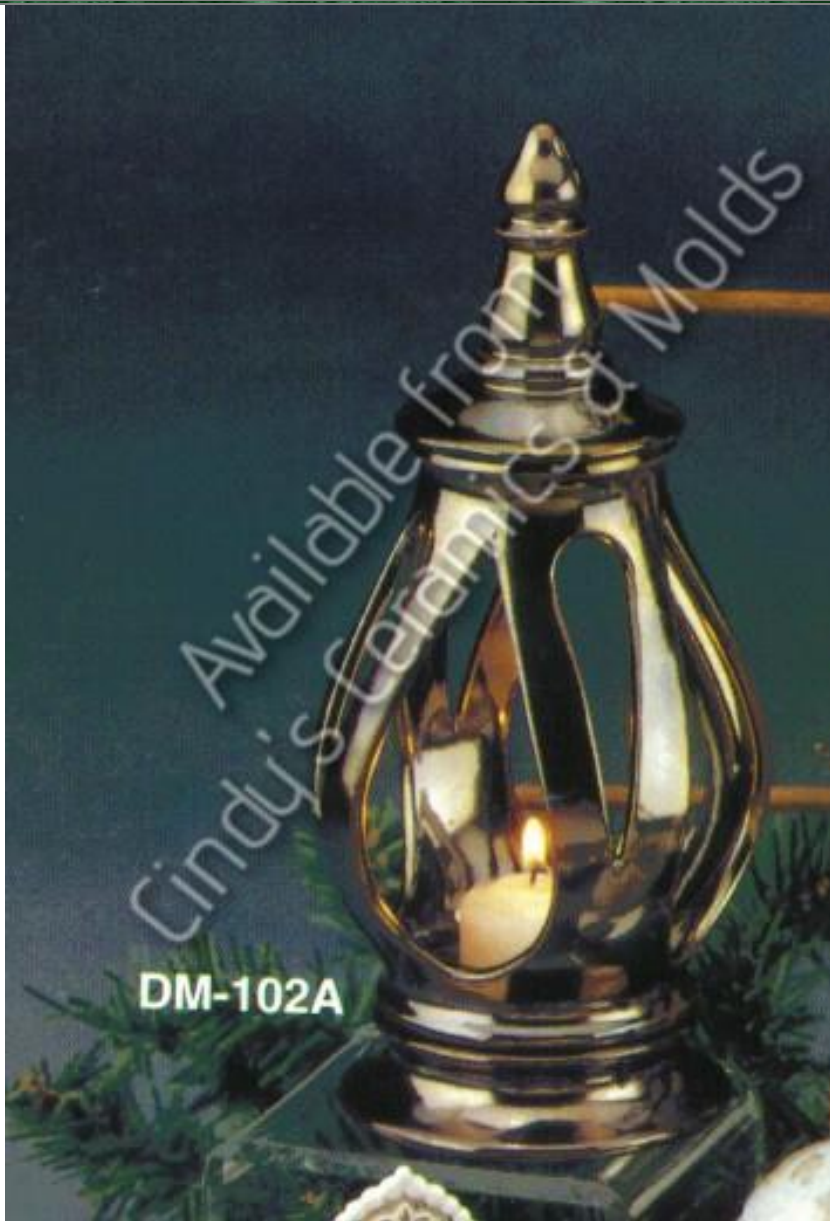

*DM-102A

9 ³/₄
High

16.00

Patio Lantern

DM-268-
L

6 High 10.50

Owl Bank/ Lantern (to order as a bank, please order DM-268-B)

DM-
2139