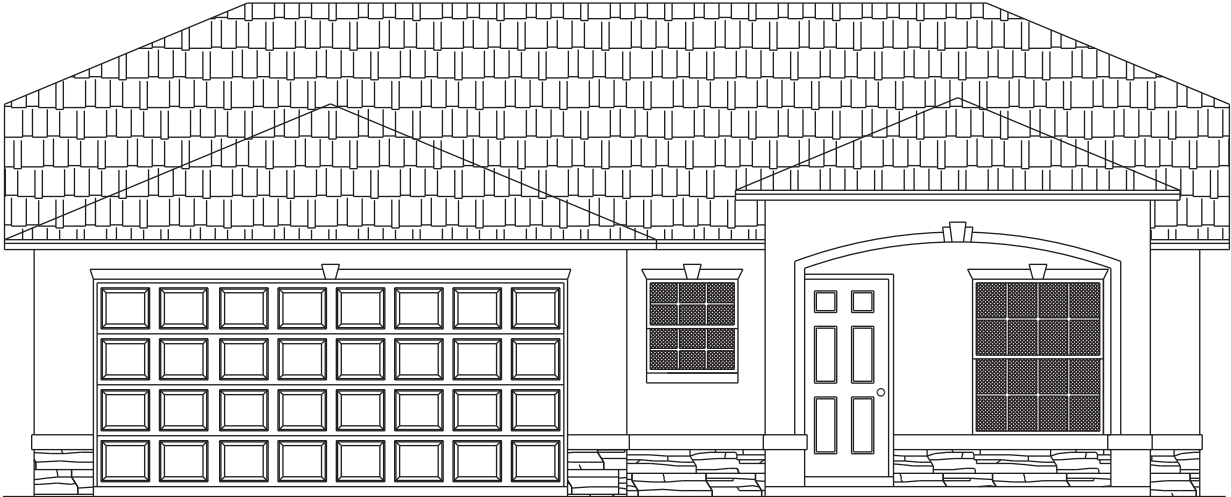

Buttonwood Model 1421

SUMMERGLEN

THE ARBORS COTTAGE SERIES

Model 1421

Living Area 1421
Garage 468
Covered Porch 78

TOTAL 1967

Prices, materials and specifications may vary by community and location and are subject to change without notice due to continued product improvements. All dimensions are approximate. © Copyright 2009 by Florida Leisure Communities. Any duplication, reproduction or use is prohibited.