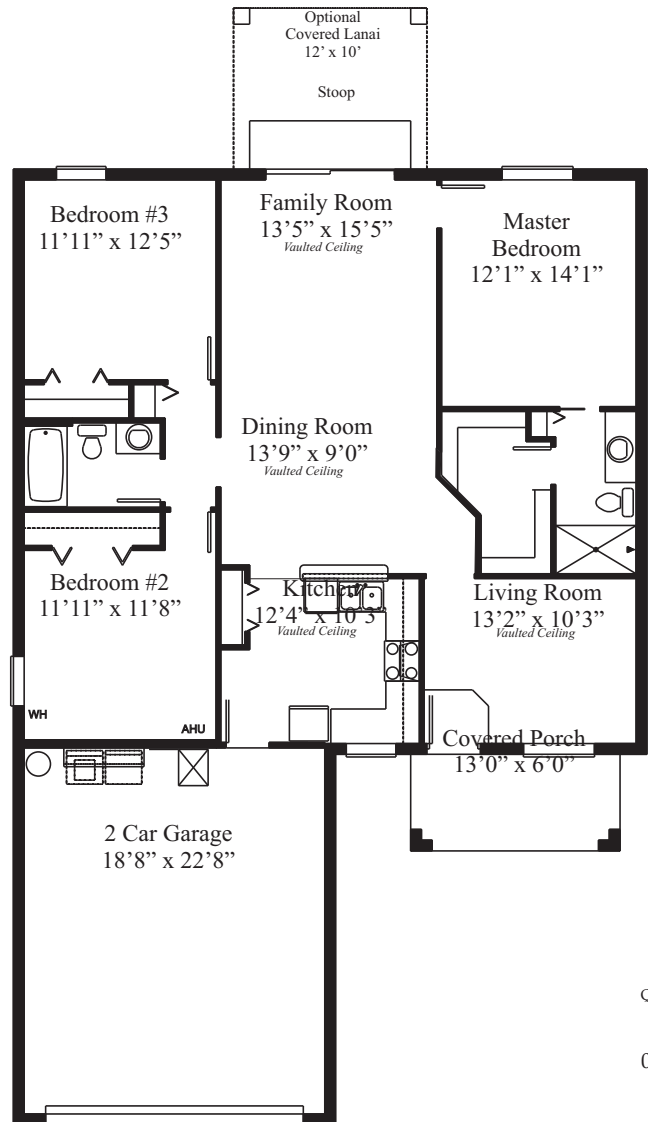

Buttonwood Model 1421

SUMMERGLEN

THE ARBORS COTTAGE SERIES

Model 1421

Living Area 1421
Garage 468
Covered Porch 78

TOTAL 1967

Prices, materials and specifications may vary by community and location and are subject to change without notice due to continued product improvements. All dimensions are approximate. © Copyright 2009 by Florida Leisure Communities. Any duplication, reproduction or use is prohibited.