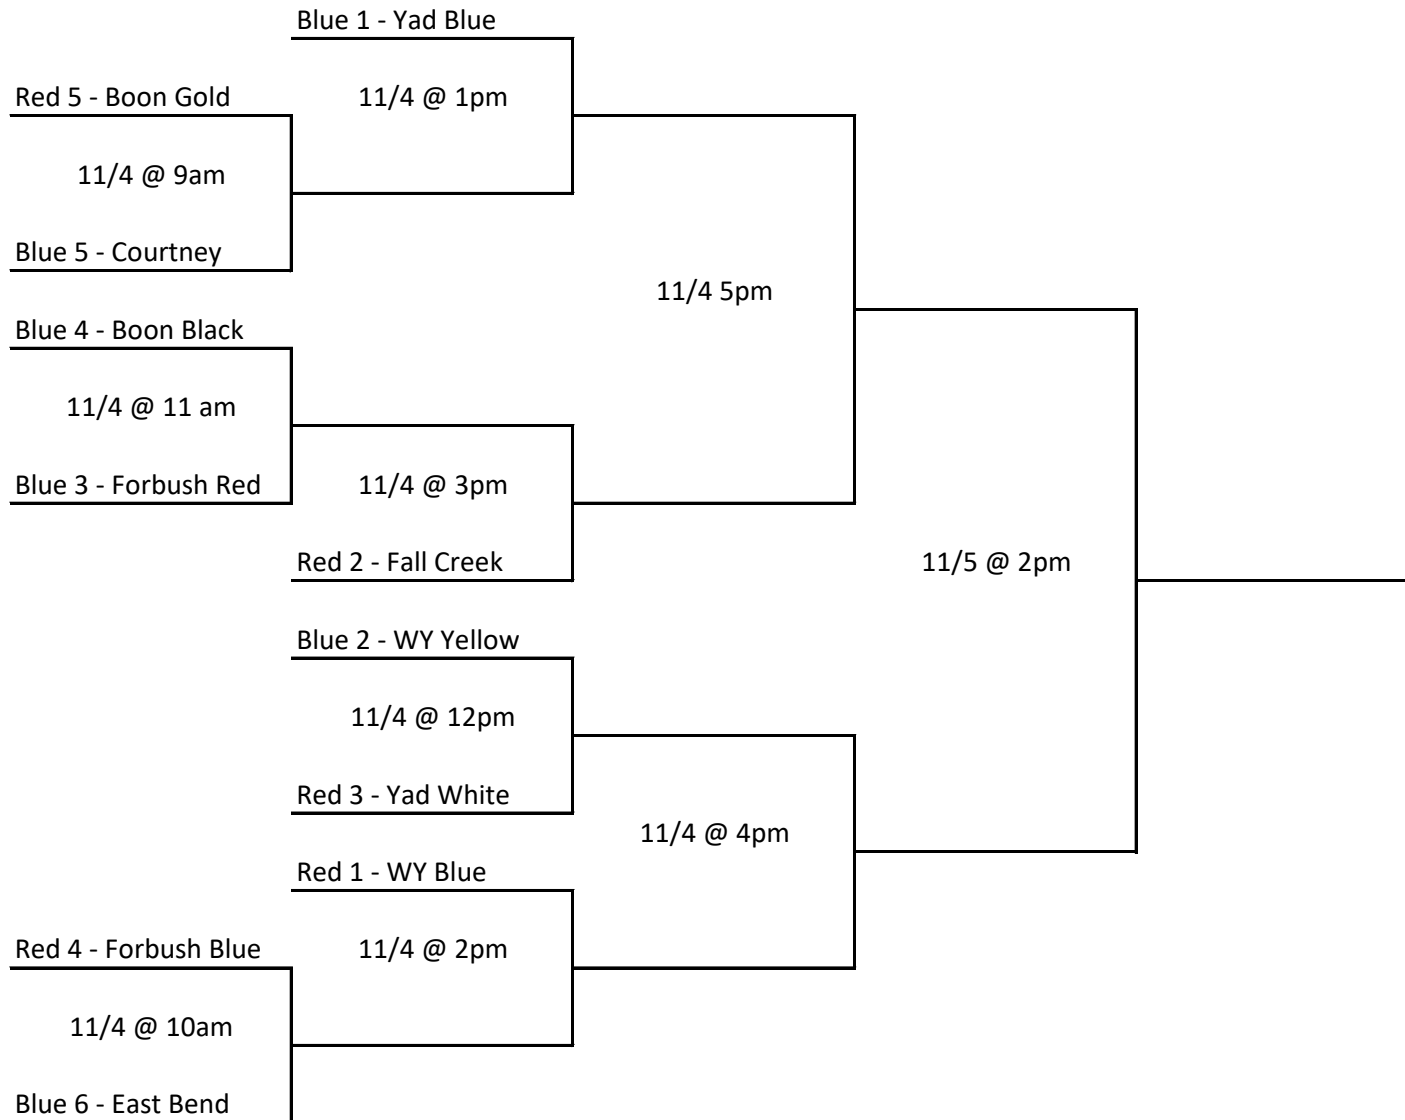

7U

BLUE DIVISION

Boonville Black

East Bend

Forbush Red

Yadkinville Blue

Courtney

West Yadkin Yellow

RED DIVISION

Boonville Gold

Fall Creek

West Yadkin Blue

Yadkinville White

Forbush Blue

All matches are 15 minutes halves except for Championship match

There must be a winner at the end of regulation

Matches tied at the end of regulation will go immediately to shots from the mark. If a match goes to shots from the mark, do not let the players on the field leave the field or other players to set on the field.

8U

BLUE DIVISION
Yadkinville White
Jonesville
Fall Creek
Courtney Green
Forbush Blue

RED DIVISION
Yadkinville Blue
Forbush Red
East Bend
Boonville
West Yadkin
Courtney White

All matches are 15 minutes halves except for Championship match