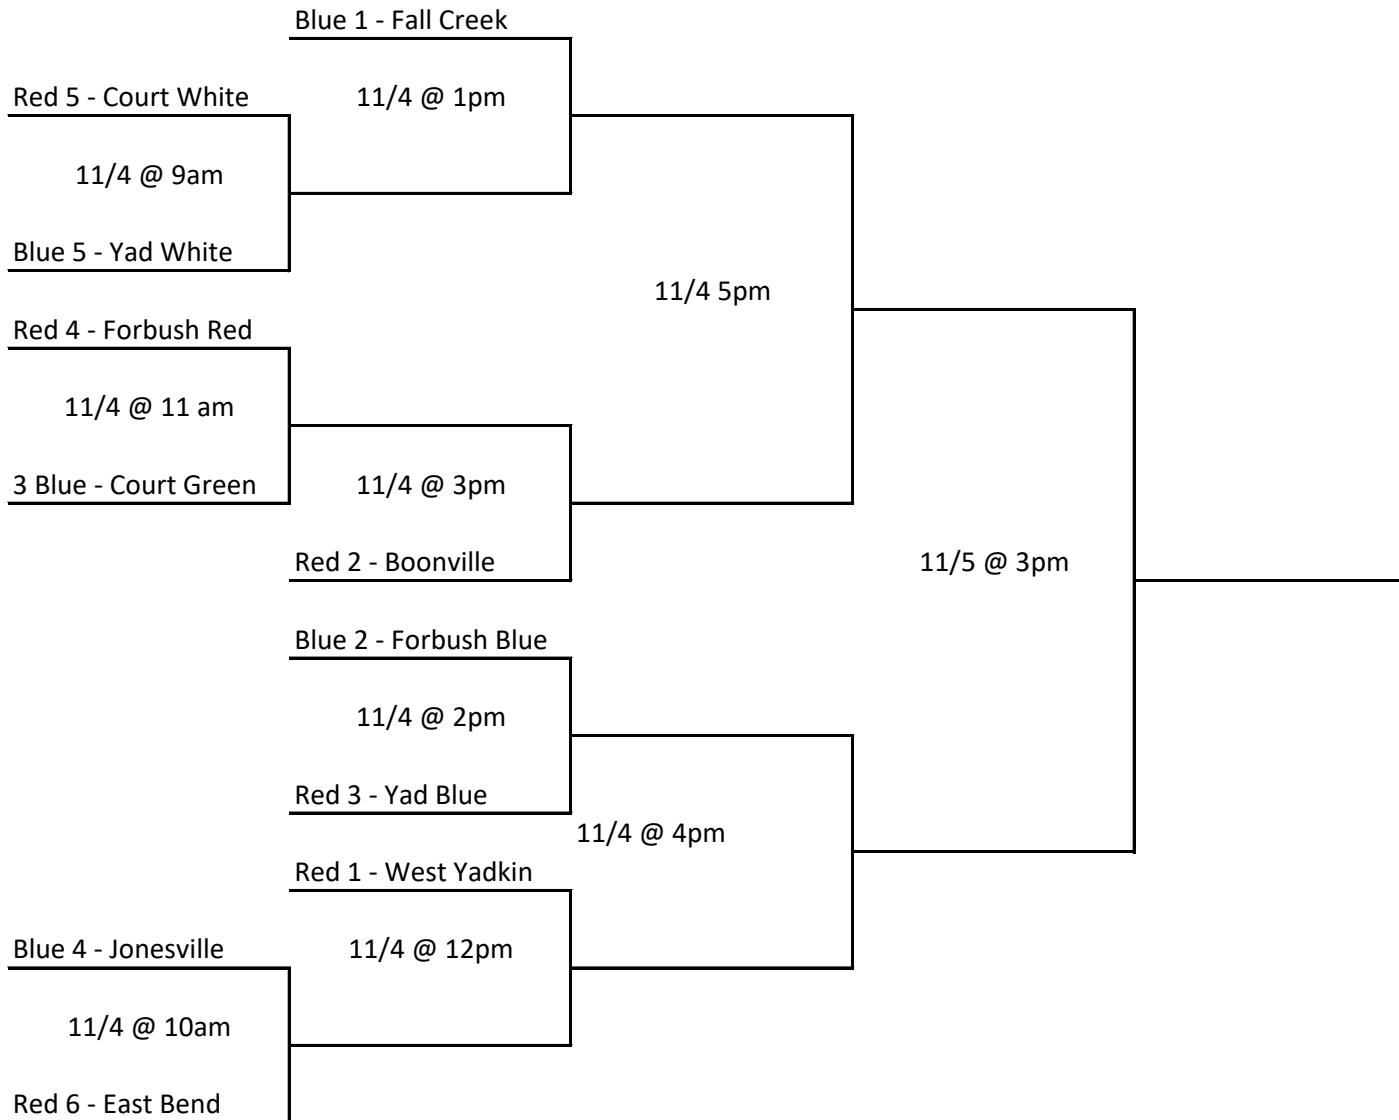

7U

BLUE DIVISION

Boonville Black

East Bend

Forbush Red

Yadkinville Blue

Courtney

West Yadkin Yellow

RED DIVISION

Boonville Gold

Fall Creek

West Yadkin Blue

Yadkinville White

Forbush Blue

All matches are 15 minutes halves except for Championship match

There must be a winner at the end of regulation

8U

BLUE DIVISION
Yadkinville White
Jonesville
Fall Creek
Courtney Green
Forbush Blue

RED DIVISION
Yadkinville Blue
Forbush Red
East Bend
Boonville
West Yadkin
Courtney White

All matches are 15 minutes halves except for Championship match

10U

BLUE DIVISION
Boonville
Fall Creek
West Yadkin Blue
Yadkinville White
Jonesville

RED DIVISION
Courtney
Forbush
West Yadkin Yellow
East Bend
Yadkinville Blue

All matches are 20 minutes halves except for Championship match