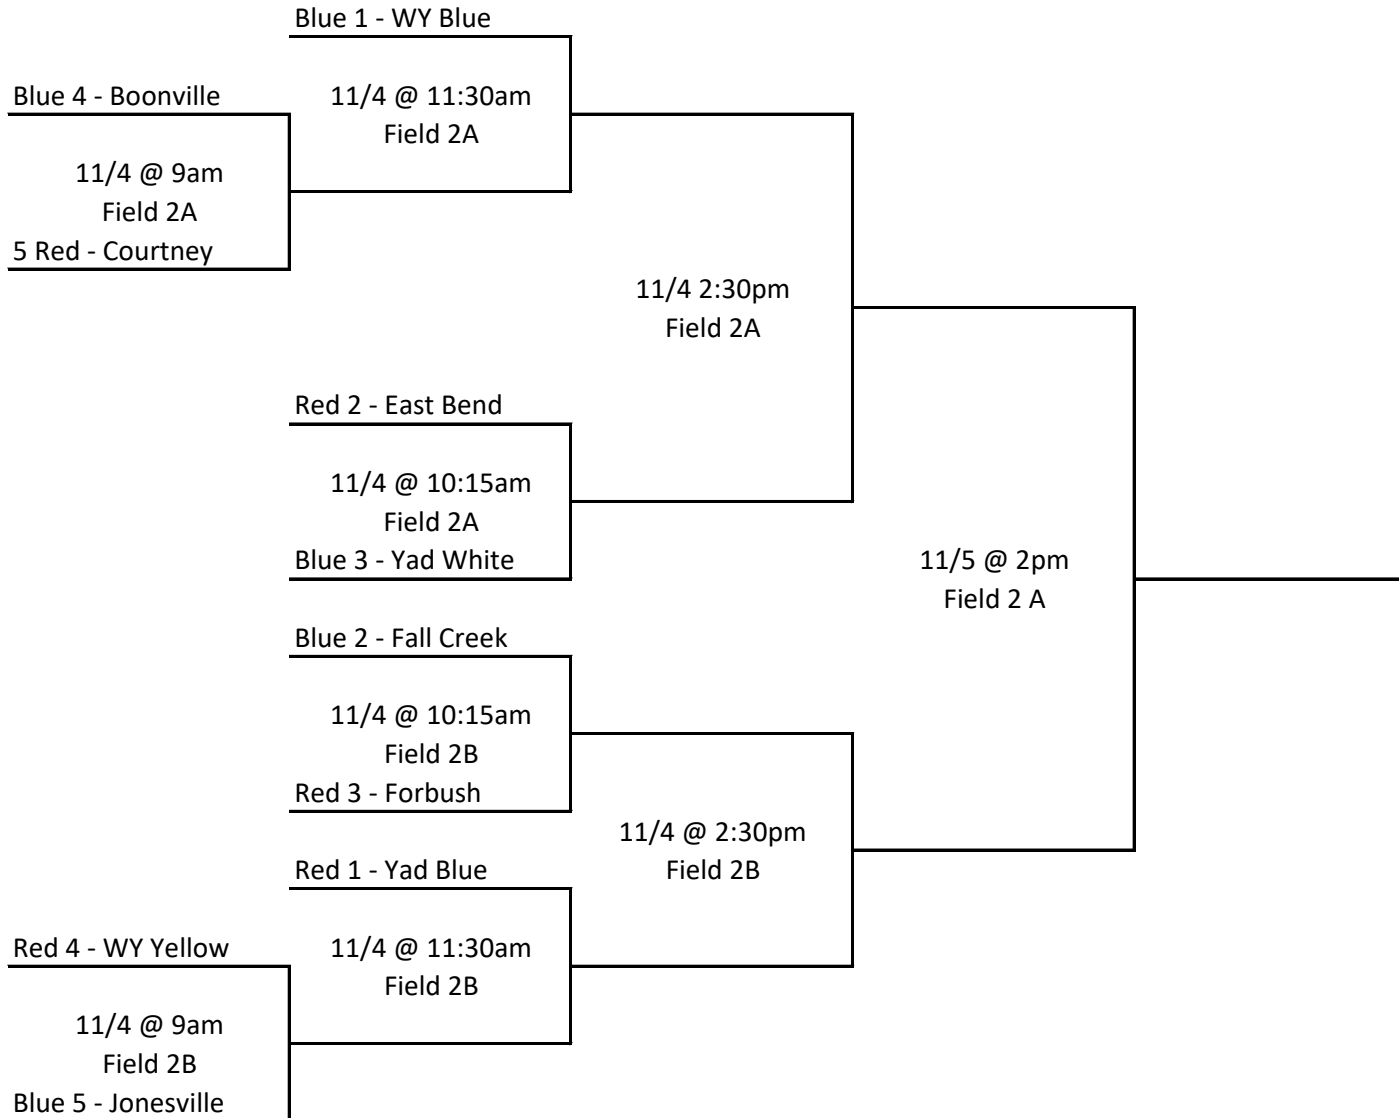

10U

BLUE DIVISION
Boonville
Fall Creek
West Yadkin Blue
Yadkinville White
Jonesville

RED DIVISION
Courtney
Forbush
West Yadkin Yellow
East Bend
Yadkinville Blue

All matches are 20 minutes halves except for Championship match

There must be a winner at the end of regulation

Matches tied at the end of regulation will go immediately to shots from the mark. If a match goes to shots from the mark, do not let the players on the field leave the field or other players to set on the field.