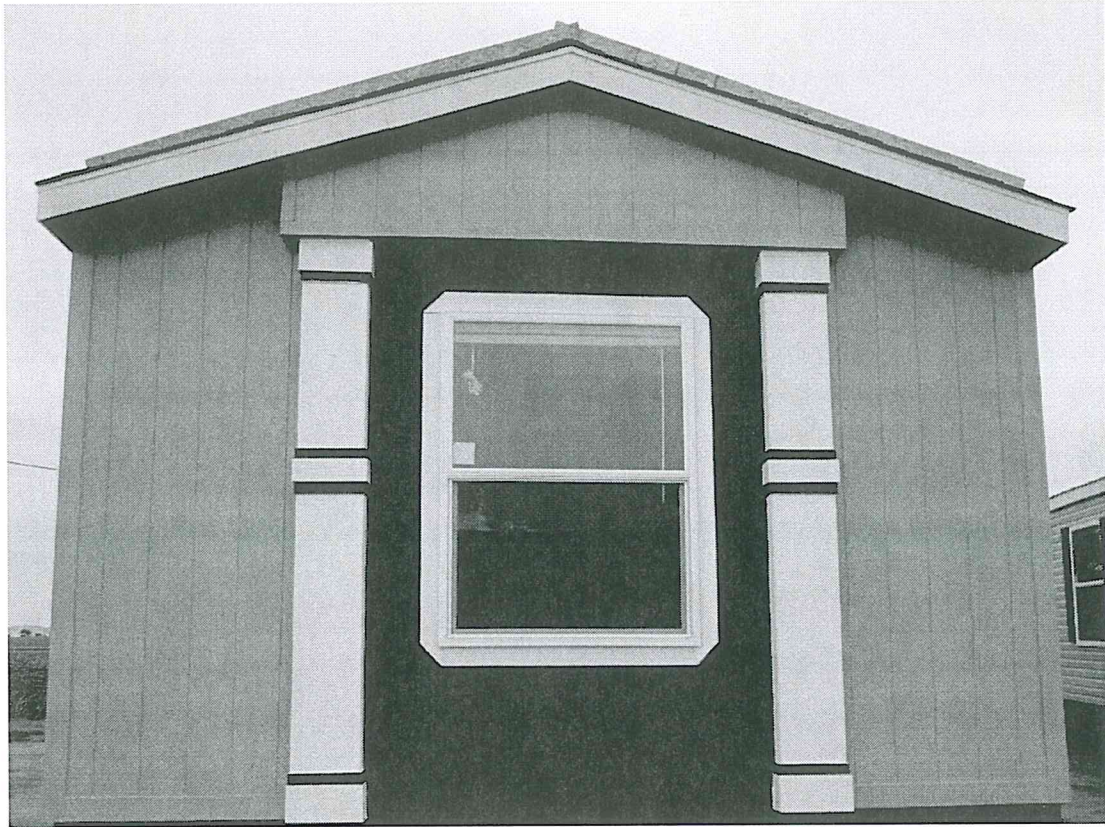

SINGLE SECTION EXTERIORS

STD
EXTERIORS

Alamo Lite & Canyon Lake

Vinyl w/Foam Core Backer
Shingle Roof
Shutters - FDS/HE

EXTERIOR
UPGRADES:

C Package - Exterior C Hitch End Only

- Header
- 2-12" Columns - 8ft apart (inside to inside)
- Painted Accent

MULTI SECTION EXTERIORS

STD
EXTERIORS

Alamo Lite & Canyon Lake

Vinyl w/Foam Core Backer
Shingle Roof
Shutters - FDS

EXTERIOR
UPGRADES:

1 - Dormer

- 16' Dormer (Stop Sign Optional)

2 - Package - Exterior #2

- 12" Columns
- Painted Smart Panel Accent - Around Window

3 - Package - Exterior #3

- 12" Columns - No Bands
- Painted Smart Panel Accent
- 16' Dormer Required at Additional Cost