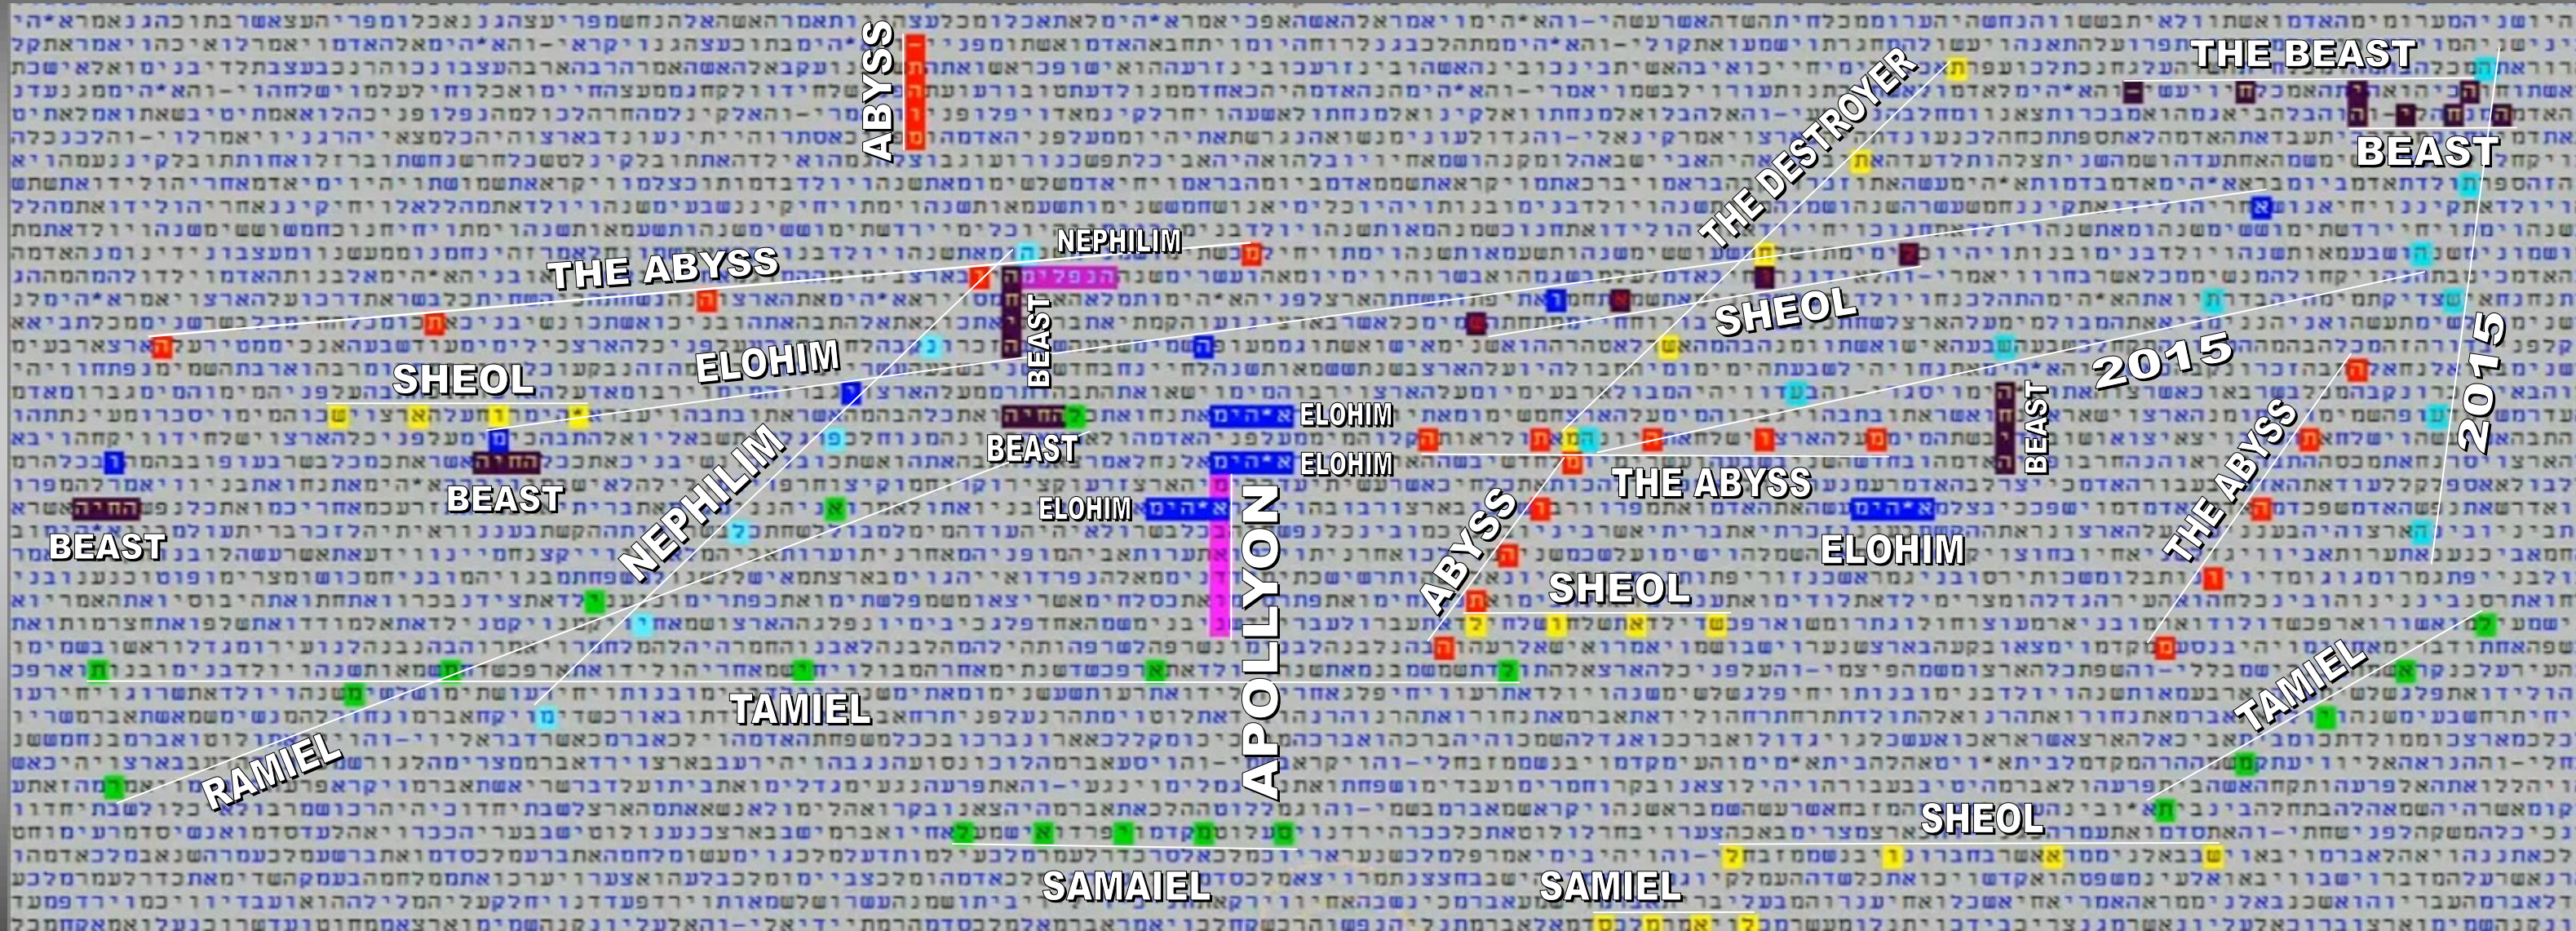

APOLLYON - NEPHILIM - THE ABYSS

Bible Code Matrix of Prophecy in Scripture

© MATTHEW WRIGHT MINISTRIES
Graphic layout by Luis B. Vega

RESOURCES
[youtube.com/user/TheMatt71269](https://www.youtube.com/user/TheMatt71269)
biblecodenow1@gmail.com
biblecodenow.com
[facebook.com/groups/codesearcher](https://www.facebook.com/groups/codesearcher)

SCRIPTURE SOURCE(S)
Old & New Testament
TorahSoft

FOR AN EXPLANATION - STUDY OF THE CHART CODE MATRIX, VISIT THE YOUTUBE CHANNEL VIDEO SERIES.
WIDTH: 364 CENTER: 10239