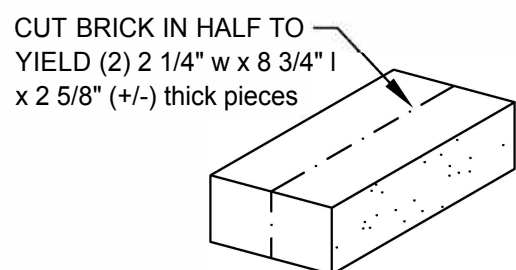

# FIREBRICK CUTTING OPTIONS

## CUT OPTION A

---

FRENCH BUFF: 4 1/2" x 8 3/4" x 2 5/8" BRICK

Note: Sizes are approximate and may vary.

## CUT OPTION B

---

**\*\*NOTE: WITH THIS OPTION, THERE MAY BE MORE BREAKAGE THAN WITH OPTION A, AS CUTTING THROUGH THE THIN SIDE IS MORE DIFFICULT & MAY RESULT IN MORE FRAGILE PIECES.**

FRENCH BUFF: 4 1/2" x 8 3/4" x 2 5/8" BRICK

Note: Sizes are approximate and may vary.