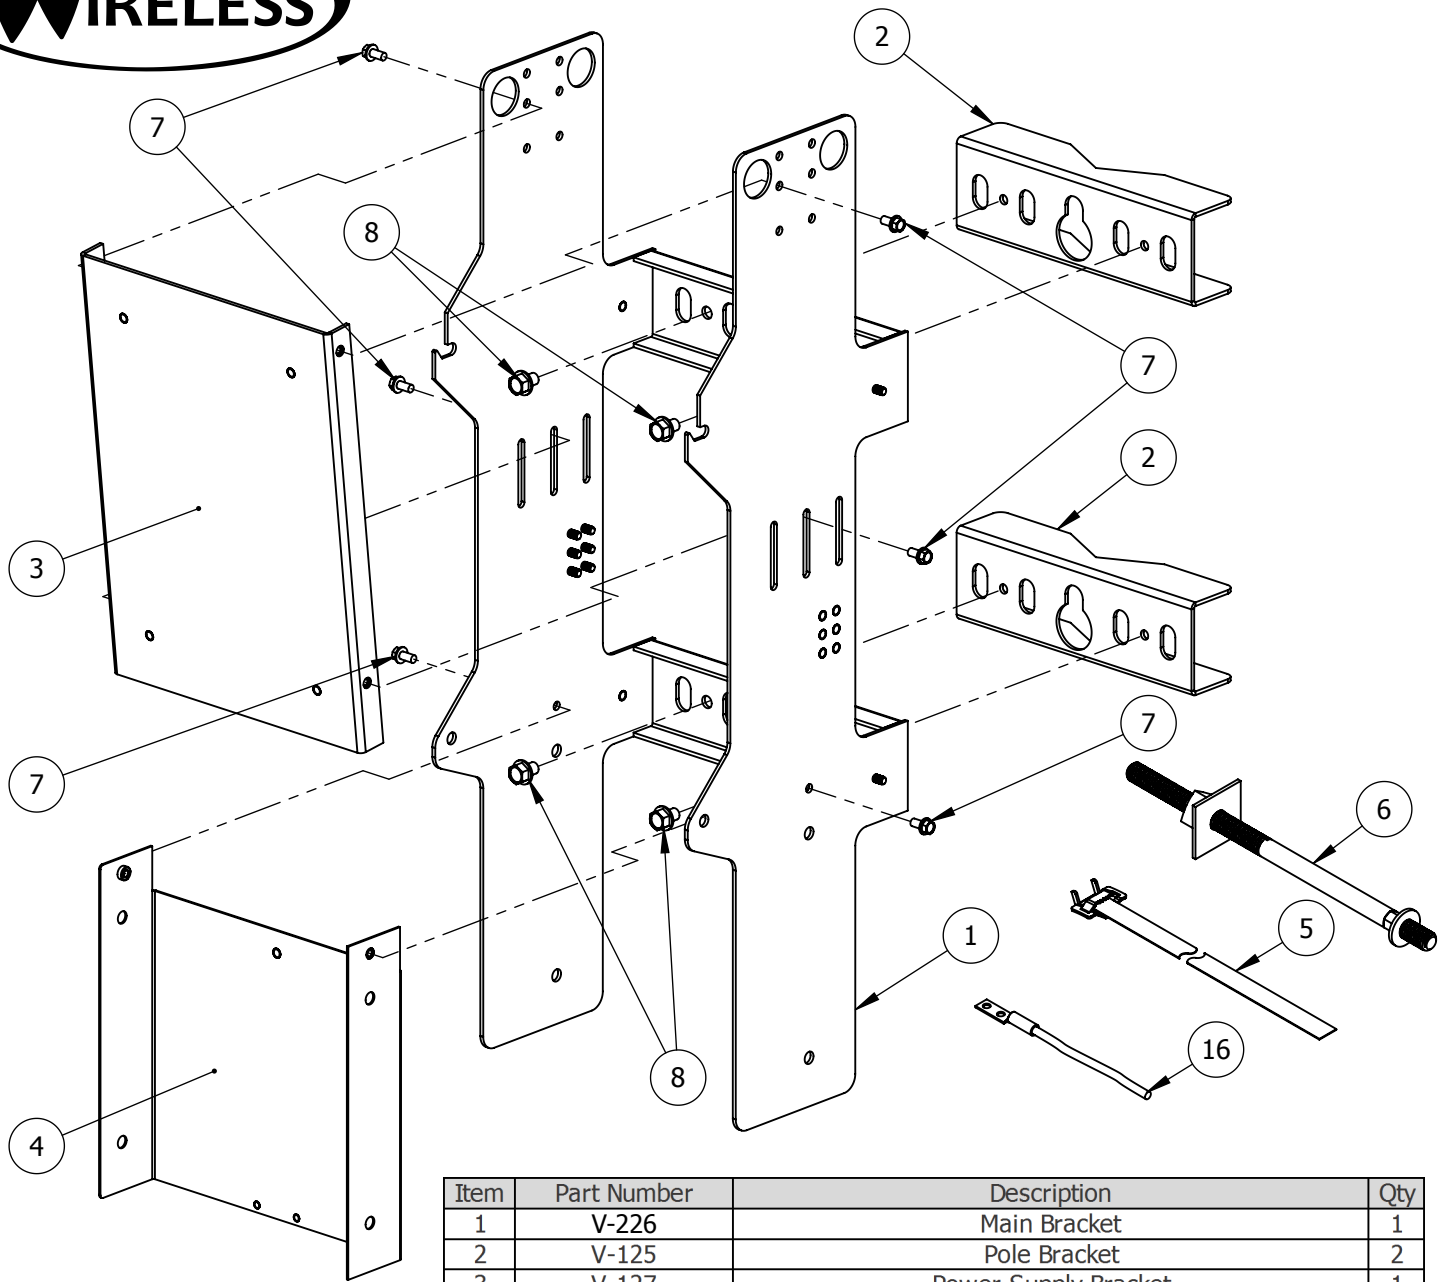

40AWSBRKT-Pole/Wall Mount

Item	Part Number	Description	Qty
1	V-226	Main Bracket	1
2	V-125	Pole Bracket	2
3	V-127	Power Supply Bracket	1
4	V-128	Router Bracket	1
5	V-Band	Band Clamp	2
6	V-UB-5812	Utility Bolt 5/8" x 12"lg	2
7	V-1420-500	Flange Head Cap Screw 1/4"-20 1/2"lg	6
8	V-3816-500	Flange Head Cap Screw 3/8"-16 1/2"lg	4
9	V-1420-FLN	Flange locknut 1/4"-20 (ground bus)	12
10	V-1420-N	Nut 1/4"-20	5
11	V-1420-LW	Lock Washer 1/4"	5
12	V-1420-FW	Flat Washer 1/4"	1
13	V-1032-N	Nut #10-32	2
14	V-1032-LW	Lock Washer #10	2
15	V-1032-FW	Flat Washer #10	2
16	V-G-12	12" Ground Jumper	1
Not Included:			
17	RRH2x40AWS	Remote Radio Head W/Supplied Hardware	1
18	7705 SAR-O	Router W/Supplied Hardware	1
19	1kW_Low Profile	DC Power Supply	1
20	4-Port	MultiPort Terminal	1