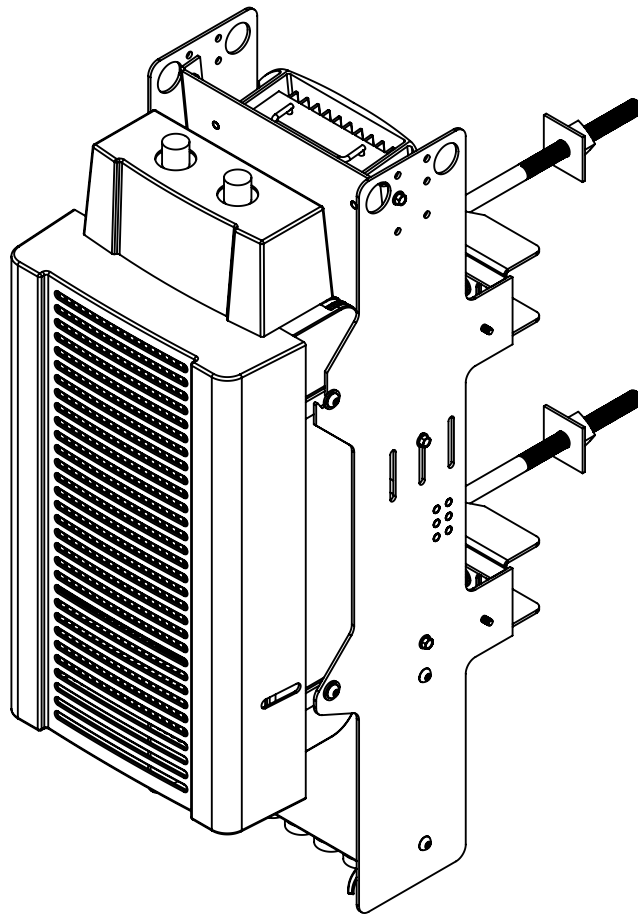

Wireless Construction, Inc.
40 Blake Road, Standish ME 04084
Phone: (207) 642-5751 | Fax: (207) 642-5754
www.wcitowers.com

Rev2.0-31517