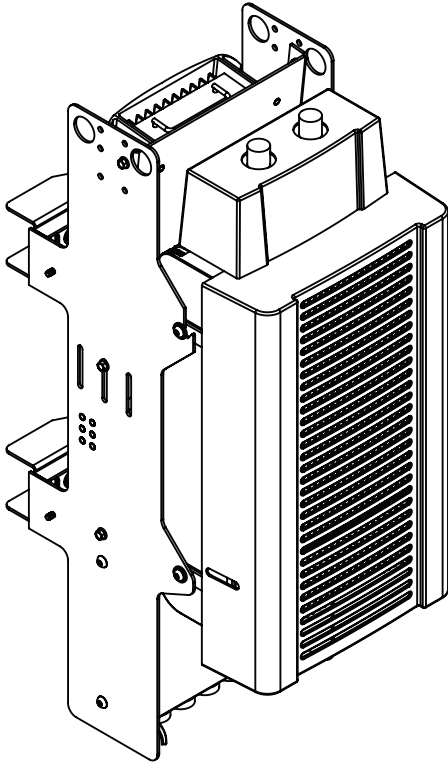

## 40AWSBRKT Pole/Wall Bracket

### Product Features:

- For use with 40Watt radio, router, and Power Supply
- Compact Size
- Diverse mounting applications; includes concrete lamp post, steel pole, wood pole applications, and wall mountable.
- Optional grounding locations
- Power supply mounting options with ability to adjust bracket for slight tilt
- Concealment Cover attachment (*cover not included in this kit\**)
- Kit Includes: (2) Pole Brackets, (1) Power Supply Bracket, (1) Router Bracket, (2) 5/8 x 12" Bolts, (4) 8½' Make a Clamp, Grounding Jumper, and all associated hardware.
- Kit Allows for: Fiber MultiPort, 40Watt Radiohead, Router, and Power Supply

### Product Specifications:

Model No: 40AWSBRKT

Dimensions (W x H x D)	33 x 11 x 12 INCHES
Weight	16 lbs
Safety	500lb vertical load rating
Environment	Galvanized, Weather Resistant
Cooling	Natural Cooling
Mount	Lamp post, pole or wall mountable
Construction	Aluminum/ Steel
Finish	Outdoor Powder Coating/ Natural Color