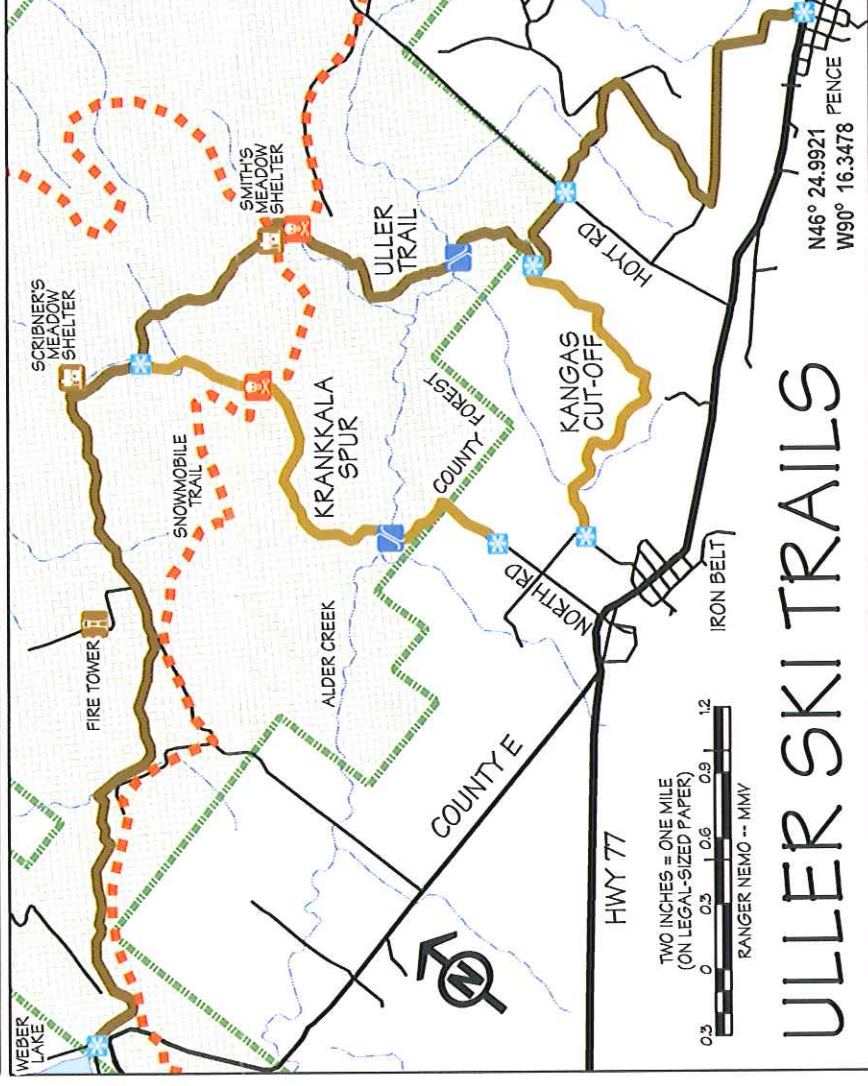

# MECCA

## SKI / HIKE / BIKE TRAILS

MAINTAINED AND GROOMED BY:  
MECCA SKI CLUB  
P.O. BOX 76  
MERCER, WI 54547

ALL WORK IS DONE BY VOLUNTEERS.  
PLEASE DONATE AT A TRAIL-HEAD,  
OR TO THE ADDRESS ABOVE.

- CLASSIC SKIING ONLY
- HOMESTEAD TRAIL
  - SPRUCE HILLS LOOP
- CLASSIC AND SKATE SKIING
- VOSS LAKE LOOP
  - LITTLE TURTLE LOOP
  - LITTLE TURTLE CUT-OFF
  - WARM-UP LOOP
- CAUTION -- SNOWMOBILES
- - - SNOWMOBILE TRAIL
  - TRAIL CROSSING

# MONTREAL

PLEASE BE CAREFUL...  
THESE ARE THE REMOTEST TRAILS  
IN WISCONSIN. TRAIL AND WEATHER  
CONDITIONS CAN CHANGE QUICKLY.  
ALWAYS SKI WITH A BUDDY.

DISTANCES -- MILES:

- ◆ ULLER TRAIL -- 11.0
- ◆ WEBER LAKE TO SCRIPNER'S -- 4.0
- ◆ SCRIPNER'S TO KRANKKALA -- 0.5
- ◆ KRANKKALA TO SMITH'S -- 1.2
- ◆ SMITH'S TO KANGAS -- 1.9
- ◆ KANGAS TO HOTT -- 2.9
- ◆ HOTT TO PENICE -- 2.9
- ◆ KRANKKALA SPUR -- 2.8
- ◆ KANGAS CUT-OFF -- 2.1