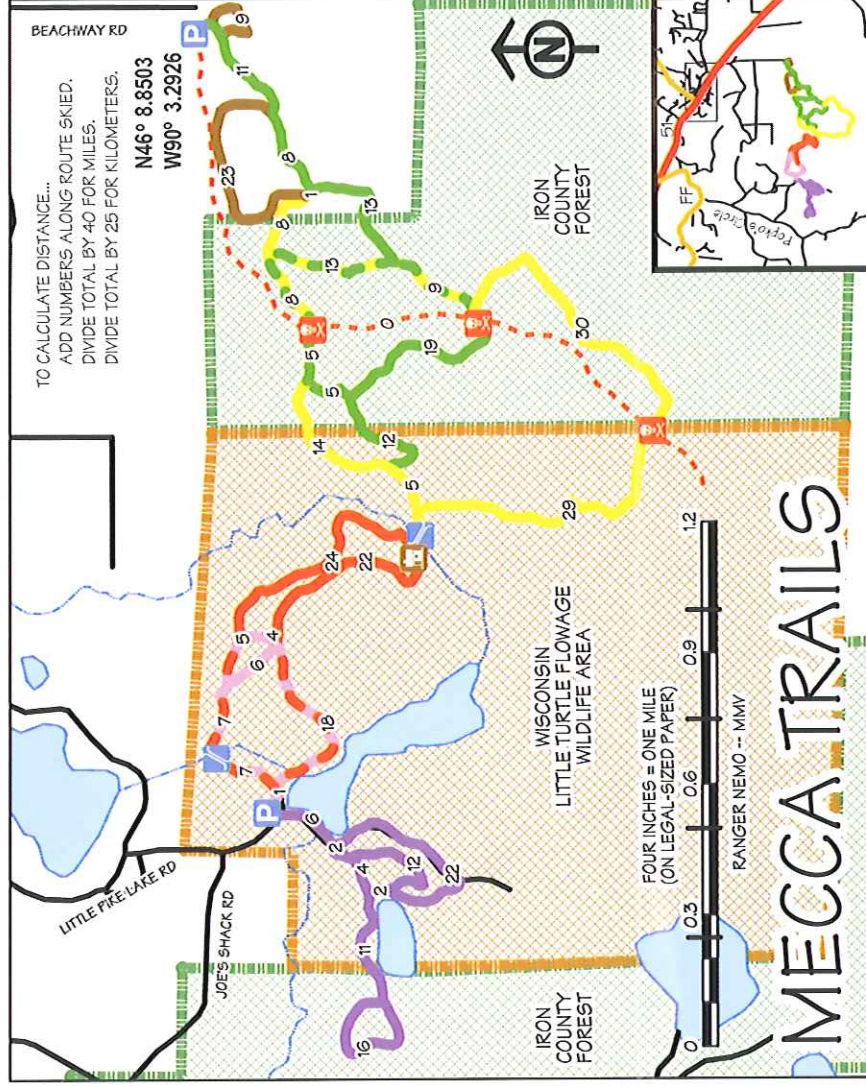

# MECCA

## SKI / HIKE / BIKE TRAILS

MAINTAINED AND GROOMED BY:  
MECCA SKI CLUB  
P.O. BOX 76  
MERCER, WI 54547

ALL WORK IS DONE BY VOLUNTEERS.  
PLEASE DONATE AT A TRAIL-HEAD,  
OR TO THE ADDRESS ABOVE.

- CLASSIC SKIING ONLY
- HOMESTEAD TRAIL
  - SPRUCE HILLS LOOP
- CLASSIC AND SKATE SKIING
- VOSS LAKE LOOP
  - LITTLE TURTLE LOOP
  - LITTLE TURTLE CUT-OFF
  - WARM-UP LOOP
- CAUTION -- SNOWMOBILES
- - - SNOWMOBILE TRAIL
  - TRAIL CROSSING

# MONTREAL

PLEASE BE CAREFUL...  
THESE ARE THE REMOTEST TRAILS  
IN WISCONSIN. TRAIL AND WEATHER  
CONDITIONS CAN CHANGE QUICKLY.  
ALWAYS SKI WITH A BUDDY.

DISTANCES -- MILES:

- ◆ ULLER TRAIL -- 11.0
- ◆ WEBER LAKE TO SCRIPNER'S -- 4.0
- ◆ SCRIPNER'S TO KRANKKALA -- 0.5
- ◆ KRANKKALA TO SMITH'S -- 1.2
- ◆ SMITH'S TO KANGAS -- 1.9
- ◆ KANGAS TO HOTT -- 2.9
- ◆ HOTT TO PENICE -- 2.9
- ◆ KRANKKALA SPUR -- 2.8
- ◆ KANGAS CUT-OFF -- 2.1