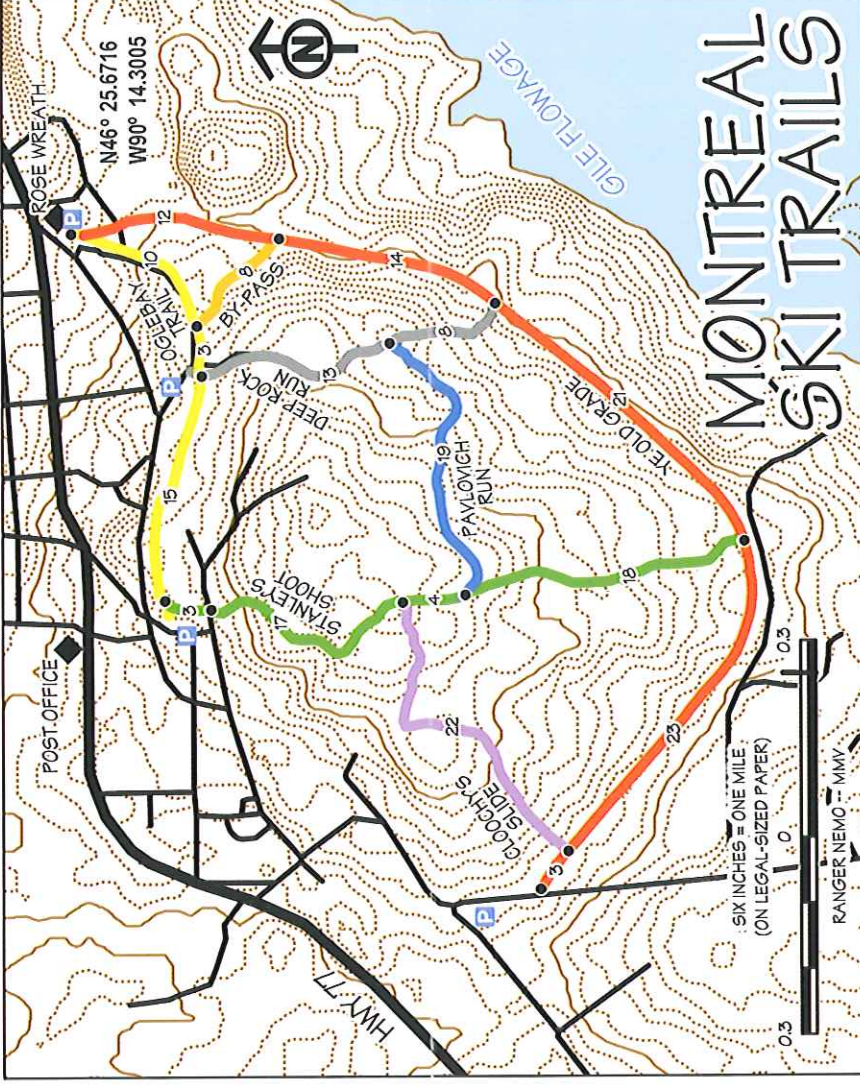

## SKI / HIKE / BIKE TRAILS

MAINTAINED AND GROOMED BY:  
MECCA SKI CLUB  
P.O. BOX 76  
MERCER, WI 54547

ALL WORK IS DONE BY VOLUNTEERS.  
PLEASE DONATE AT A TRAIL-HEAD,  
OR TO THE ADDRESS ABOVE.

- CLASSIC SKIING ONLY
- HOMESTEAD TRAIL
  - SPRUCE HILLS LOOP
- CLASSIC AND SKATE SKIING
- VOSS LAKE LOOP
  - LITTLE TURTLE LOOP
  - LITTLE TURTLE CUT-OFF
  - WARM-UP LOOP
- CAUTION -- SNOWMOBILES
- - - SNOWMOBILE TRAIL
  - TRAIL CROSSING

# MONTREAL

TRAILS: MI KM

<span style="color: green;">◆</span> YE OLDE GRADE	1.8	2.9
<span style="color: yellow;">◆</span> BY-PASS	0.2	0.3
<span style="color: blue;">◆</span> OGLEBAY TRAIL	0.7	1.2
<span style="color: blue;">◆</span> DEEP ROCK RUN	0.5	0.9
<span style="color: blue;">◆</span> CLOOCHY'S SLIDE	0.6	0.9
<span style="color: blue;">◆</span> STANLEY'S SHOOT	1.0	1.6
<span style="color: blue;">◆</span> PAVLOVICH RUN	0.5	0.8

PLEASE BE CAREFUL...  
THESE ARE THE REMOTEST TRAILS  
IN WISCONSIN. TRAIL AND WEATHER  
CONDITIONS CAN CHANGE QUICKLY.  
ALWAYS SKI WITH A BUDDY.

DISTANCES -- MILES:

- ◆ ULLER TRAIL -- 11.0
- ◆ WEBER LAKE TO SCRIPNER'S -- 4.0
- ◆ SCRIPNER'S TO KRANKKALA -- 0.5
- ◆ KRANKKALA TO SMITH'S -- 1.2
- ◆ SMITH'S TO KANGAS -- 1.9
- ◆ KANGAS TO HOTT -- 2.9
- ◆ HOTT TO PENICE -- 2.9
- ◆ KRANKKALA SPUR -- 2.8
- ◆ KANGAS CUT-OFF -- 2.1