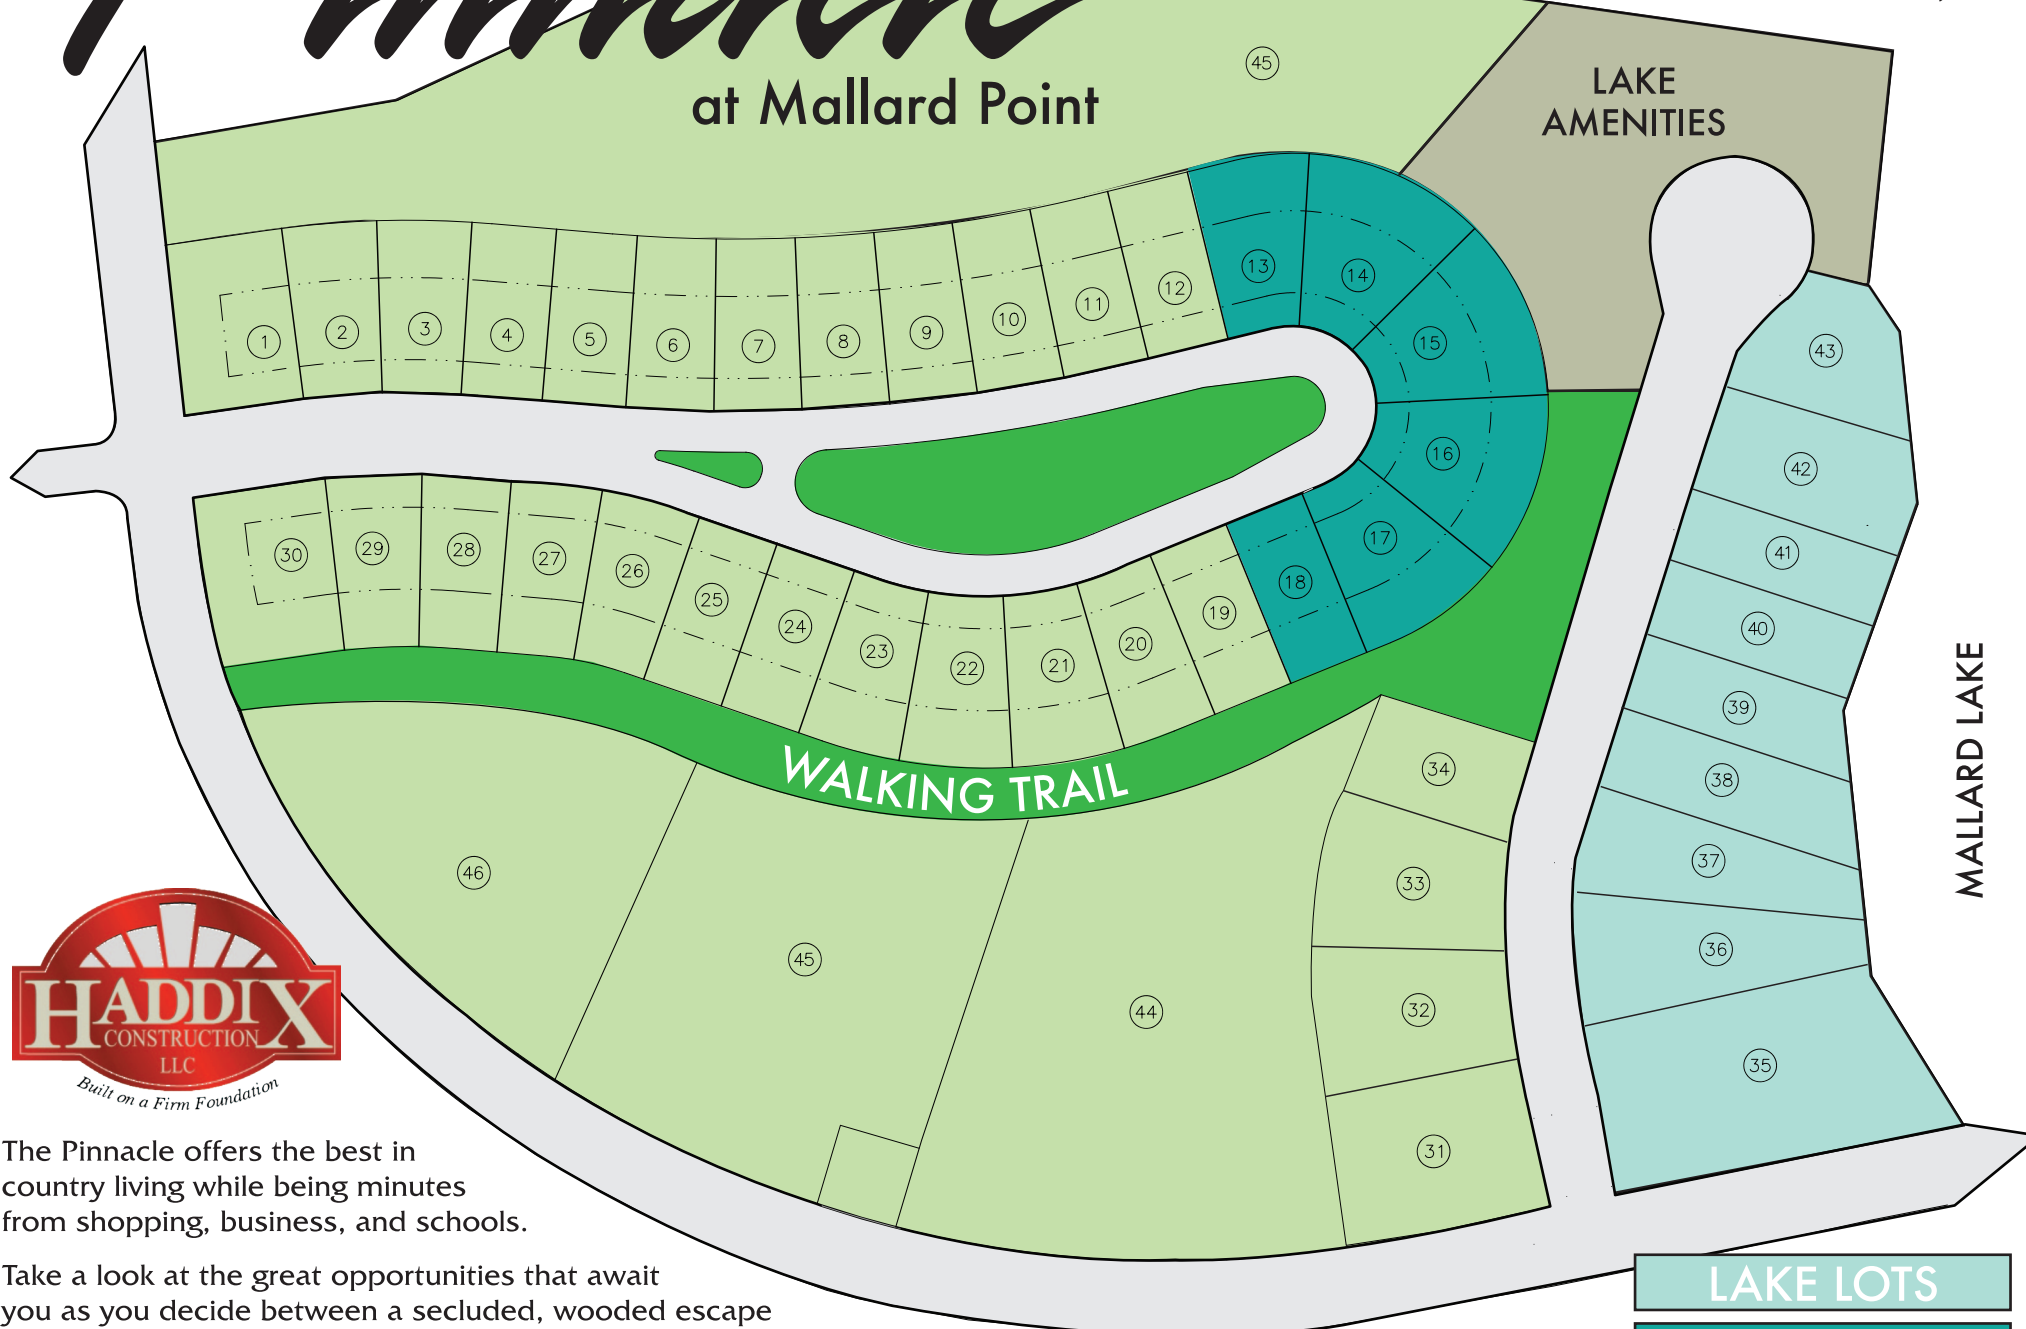

The Pinnacle

at Mallard Point

For more information, contact
Kassie Bennett
859-559-5969
Kassie@KassieSellsKentucky.com

The Pinnacle offers the best in country living while being minutes from shopping, business, and schools.

Take a look at the great opportunities that await you as you decide between a secluded, wooded escape or a lot site with breath-taking views of the Mallard Lake.

LAKE LOTS
PREMIUM LOTS

0 50 100 150
SCALE: 1" = 50'