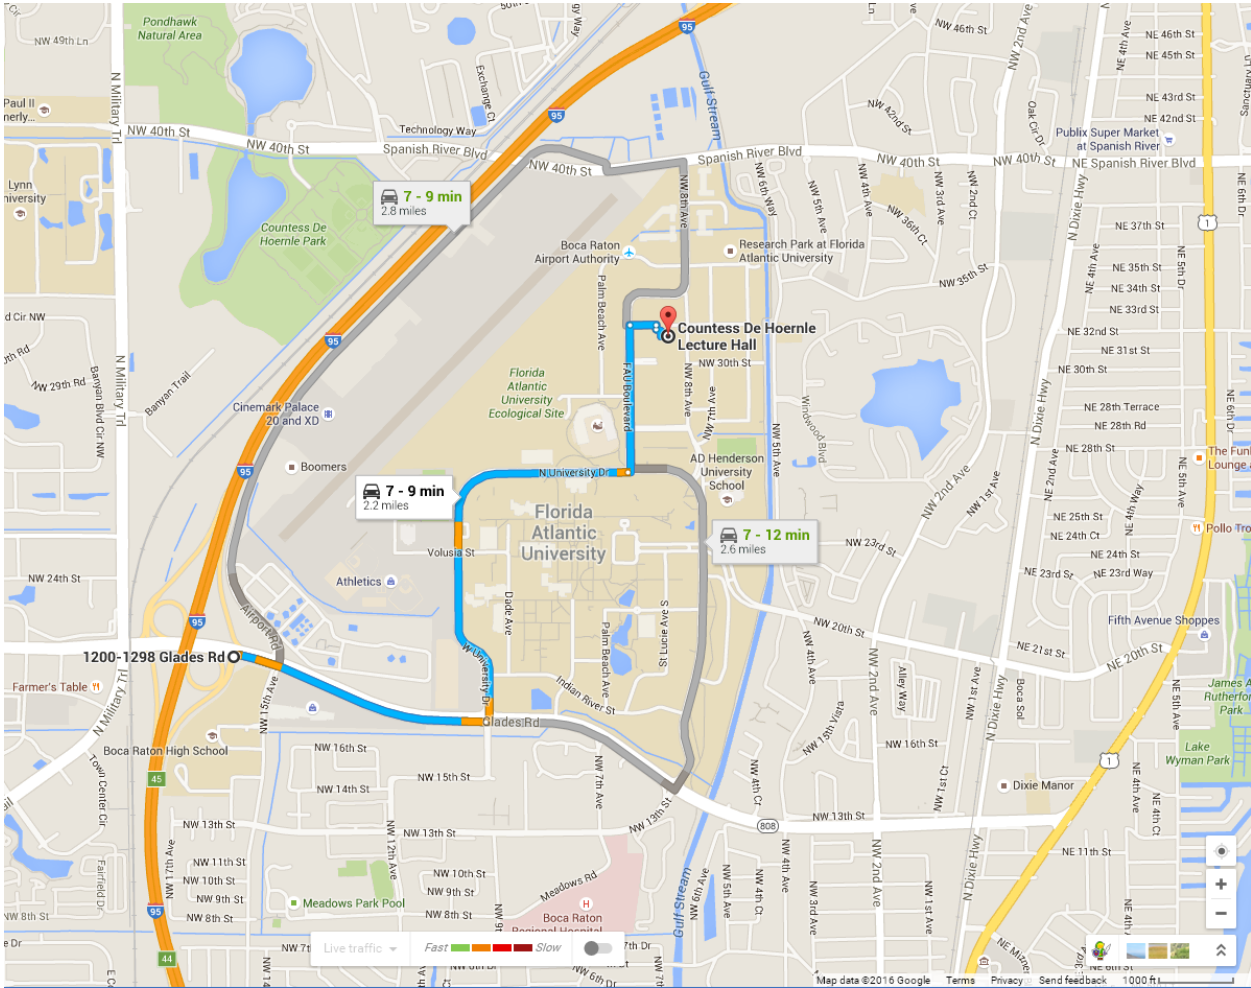

**DRIVING DIRECTIONS to the
Countess de Hoernle Lecture Hall
in the Humanities & Technology Building**

Palm Beach State College in Boca Raton is on the Florida Atlantic University campus, between Glades Road and Spanish River Boulevard. The physical address is:

Countess de Hoernle Lecture Hall
Humanities & Technology Building
Palm Beach State College
Southwest Corner of NW 8 Ave and NW 32 St
Boca Raton FL 33431

FROM I-95

- EXIT at GLADES RD – EXIT 45
- Head EAST on GLADES RD
- GET INTO LEFT LANE
- In approximately 0.8 miles, TURN LEFT at W UNIVERSITY DRIVE (FIRST main entrance)
- In 1 mile, TURN LEFT at FOURTH TRAFFIC LIGHT onto FAU BLVD. (FAU Stadium will be on your left.)
- In 0.2 miles, TURN RIGHT at SECOND SIGN for PALM BEACH STATE COLLEGE
- In 354 feet, TURN LEFT into parking lot behind the HUMANITIES & TECHNOLOGY BLDG
- Find a parking space. Regardless of signage, ALL PARKING SPACES are available on Saturday. Disregard “RESERVED” signs; you may park in these spaces.

GOOGLE MAPS

We asked Google Maps to put the Countess de Hoernle Lecture Hall on the map and they did! You can now navigate directly to the C.U.R.E. Symposium by searching for the Countess de Hoernle Lecture Hall on your computer or smart phone.

7th C.U.R.E. SYMPOSIUM
SATURDAY, NOVEMBER 12, 2016
9:00 AM to 3:30 PM

View of route from I-95