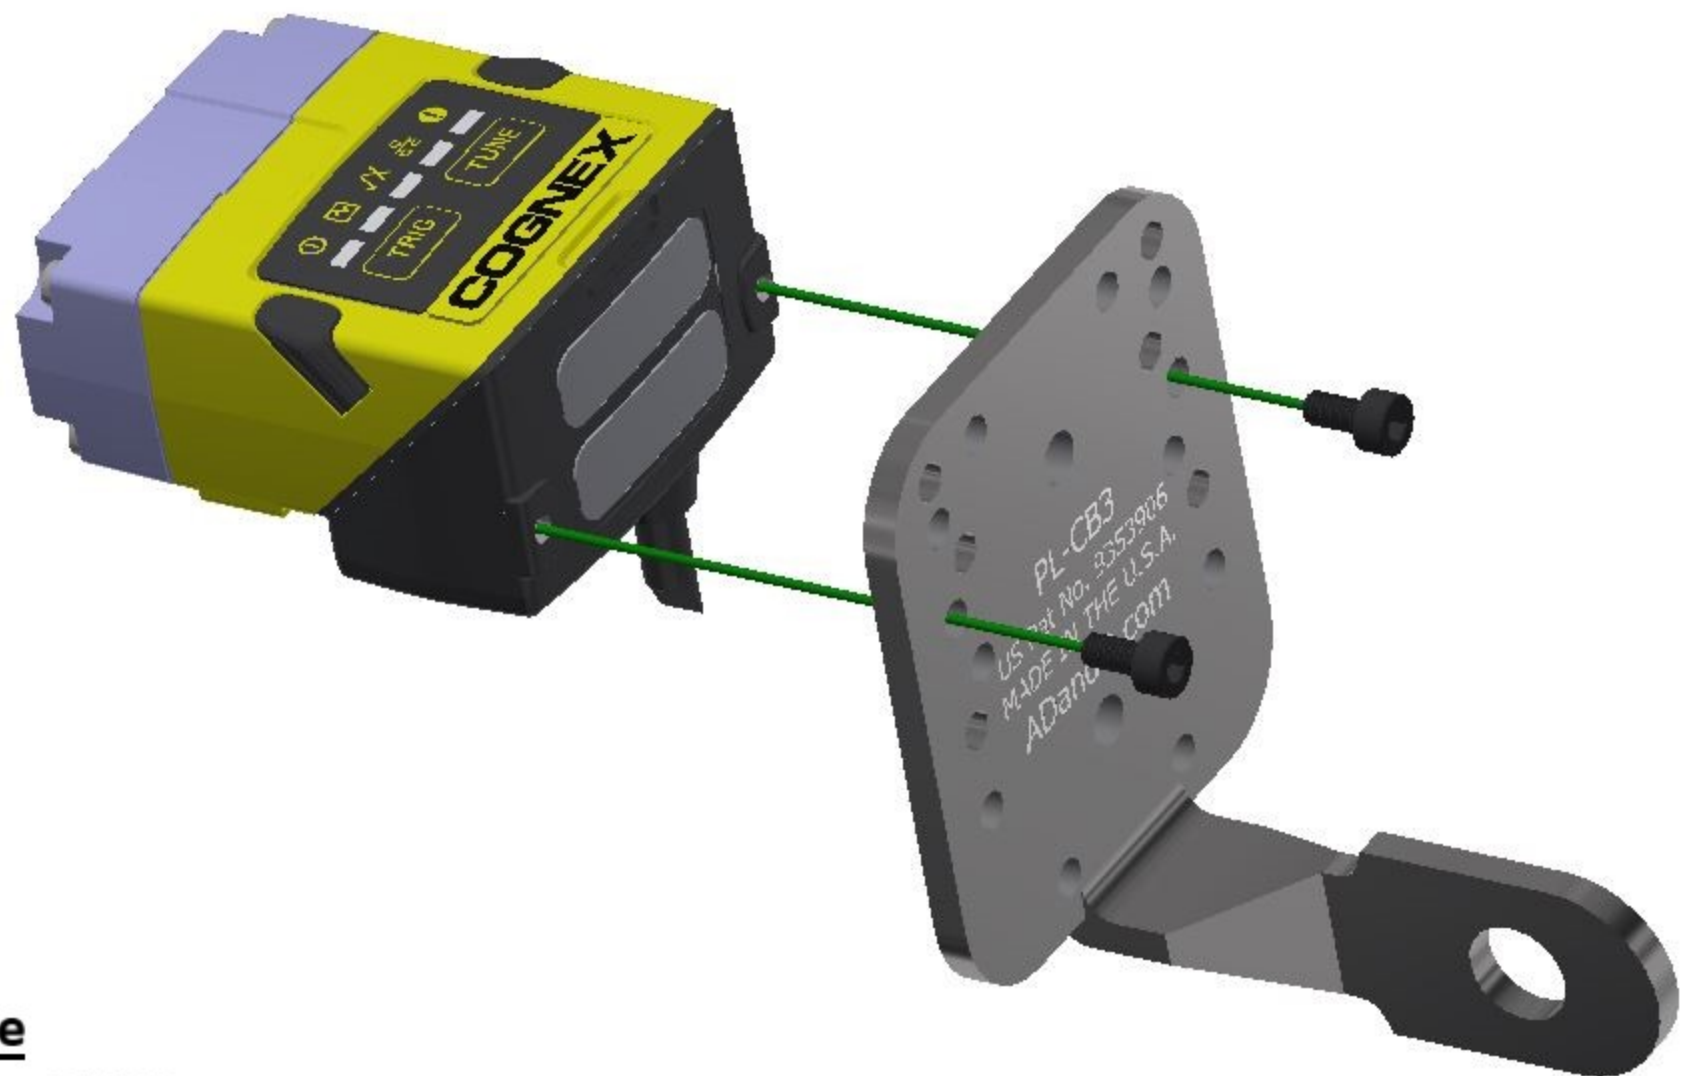

# ADandD Pop Link #CB3

Mounting for Cognex Dataman 150/260 Series  
(Right Angle Configuration Shown)

## Included Hardware

(2) M3-.5 X 6mm Lg SHCS