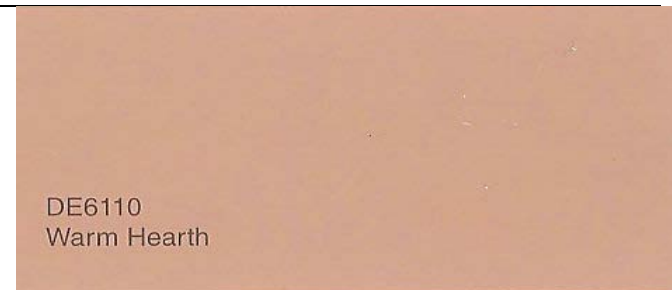

Option 5

Base – DE 6229 Calico Rock

Actual color will vary from computer image, this is an approximation. Please obtain paint sample before making your final decision.

Option 6

Base – DE 6110 Warm Hearth

Actual color will vary from computer image, this is an approximation. Please obtain paint sample before making your final decision.