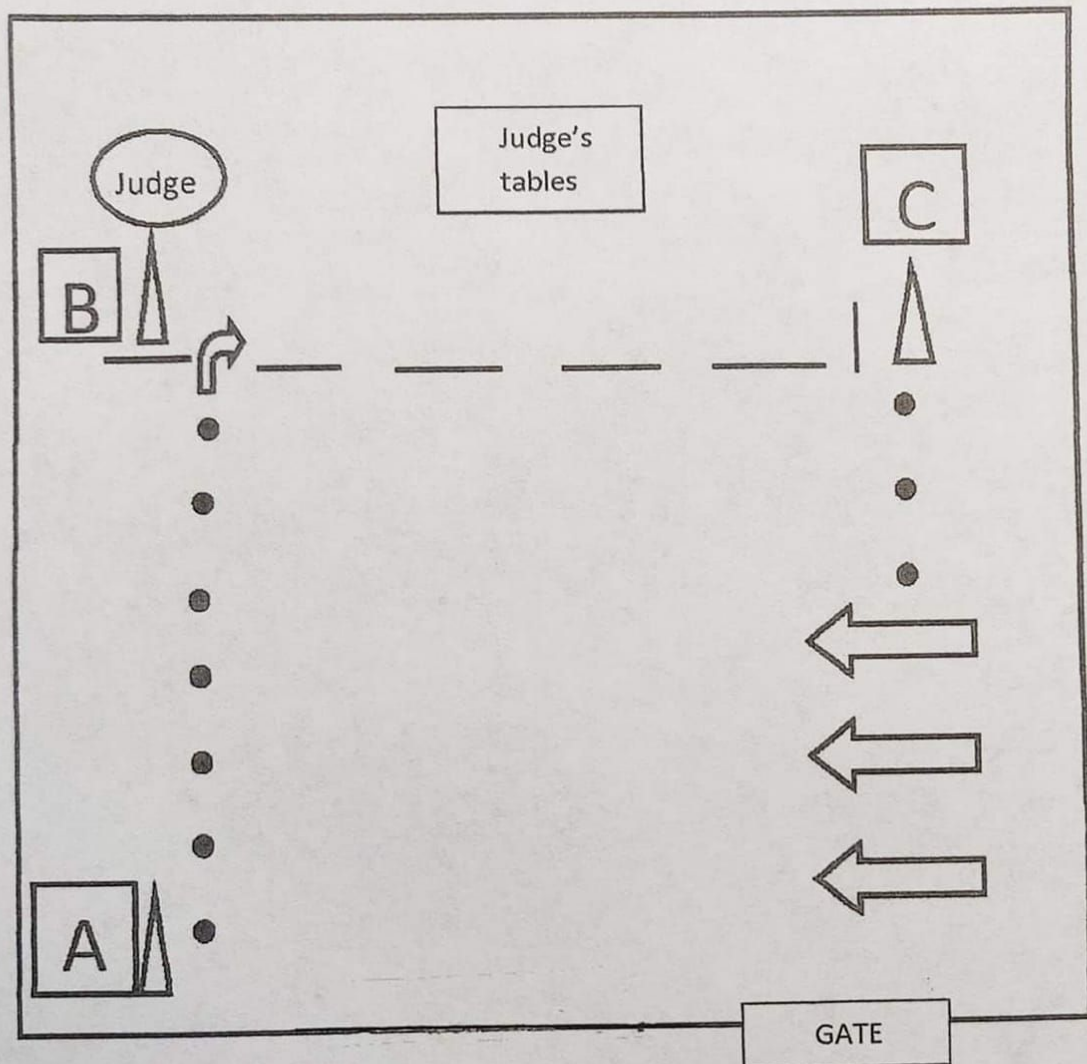

ACTS Showmanship Pattern - All classes

1. Start at cone A
2. Walk to Cone B and set up for inspection
3. After inspection perform a 90° and trot to Cone C. Halt.
4. Walk into line up with tail facing the rail