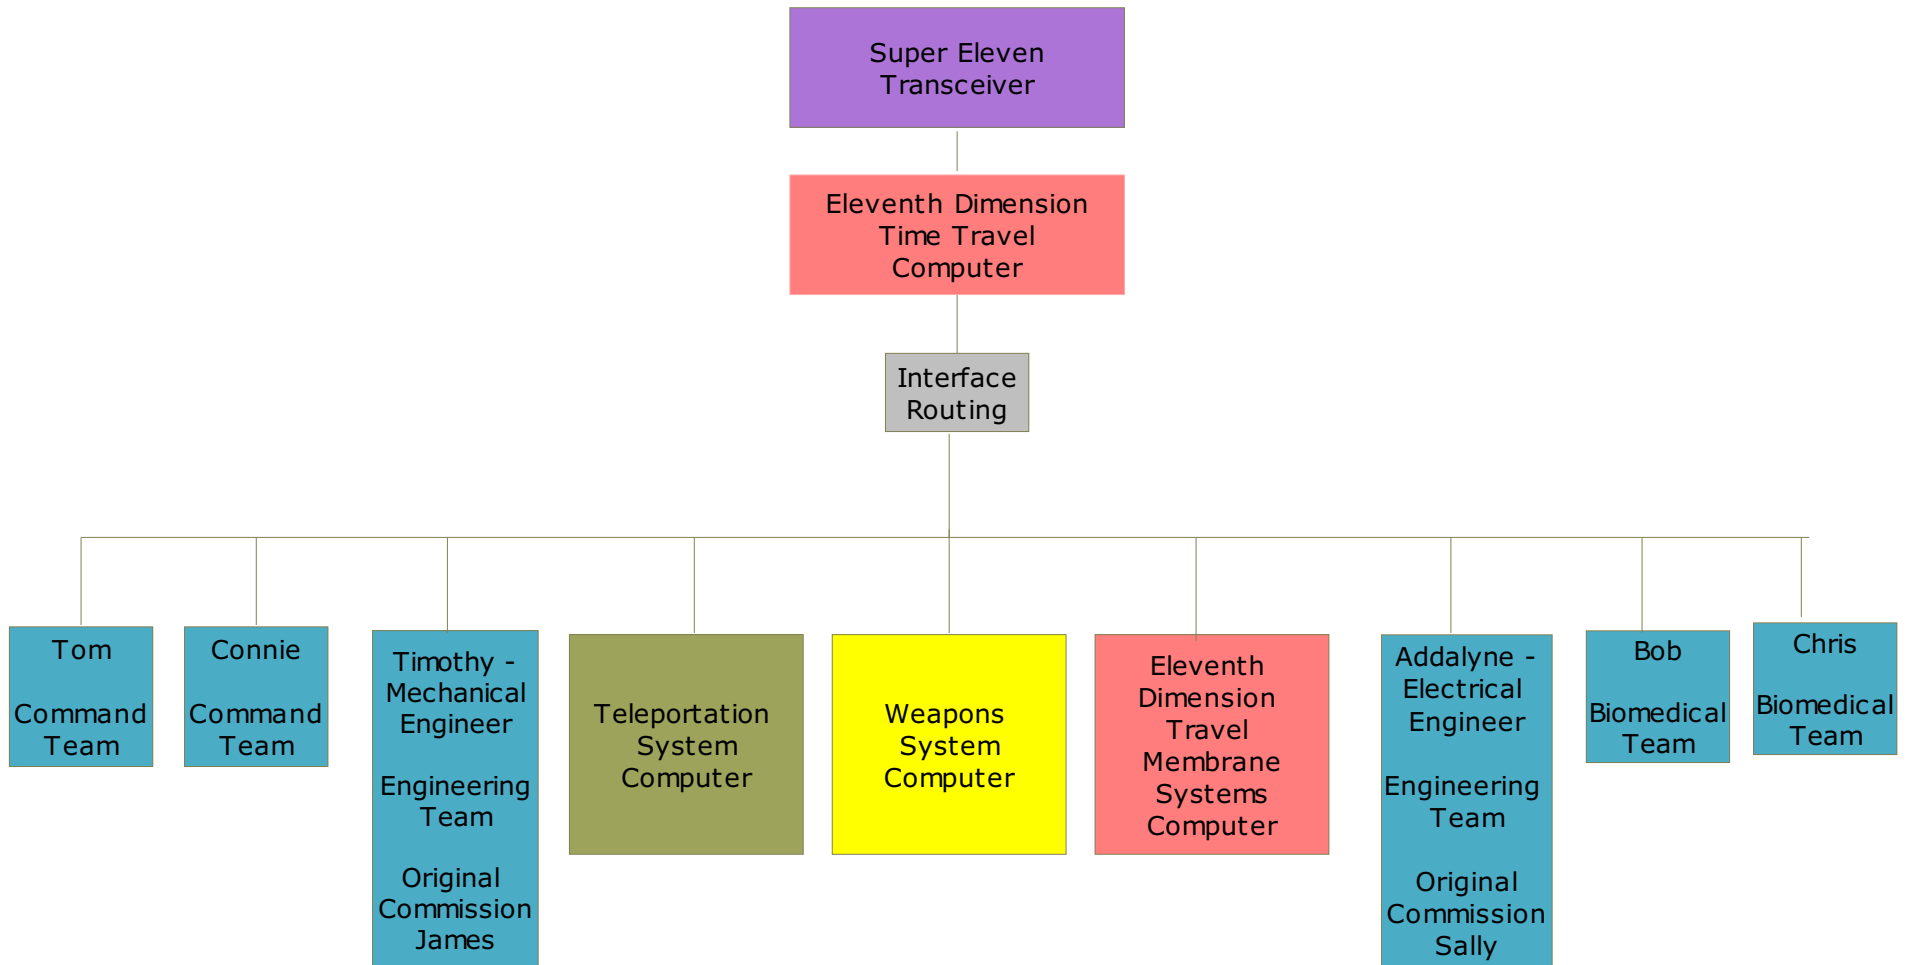

# Communications Protocol Starship Galileo

Star Travelers- The Promise Land takes place after Addalyne joined the crew of the Galileo as Timothy's legal mate.