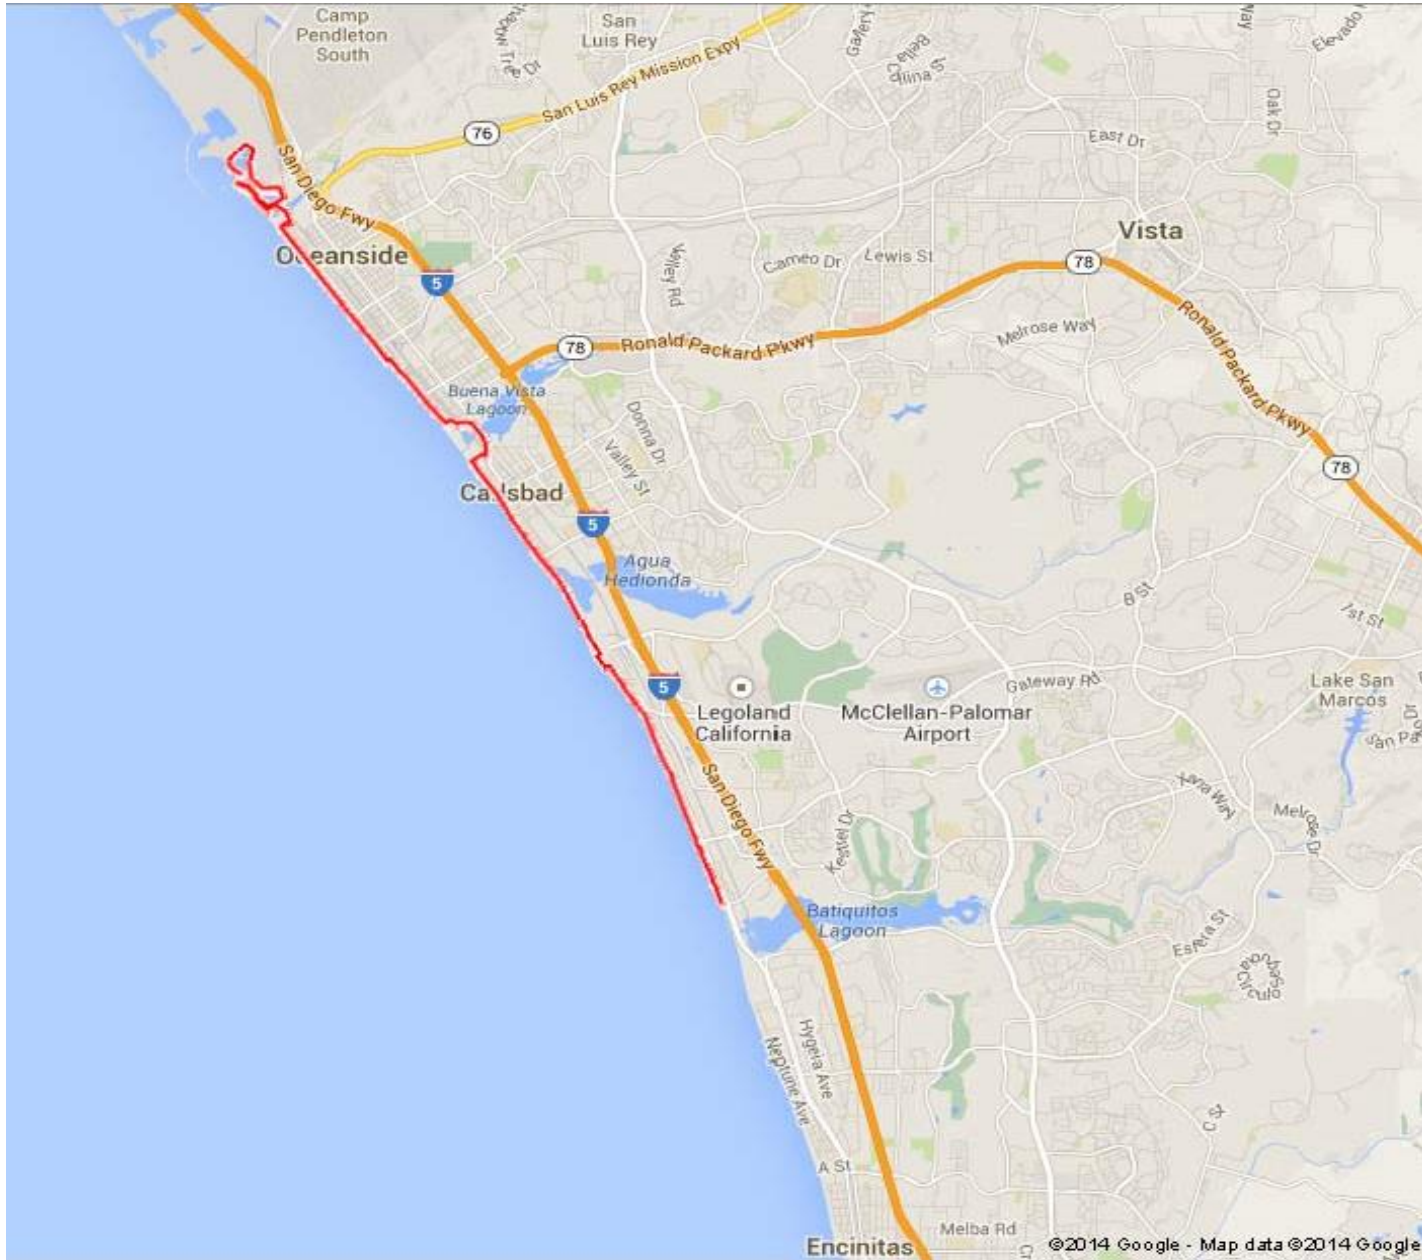

Oceanside

Great ride around the Oceanside marina , thru Carlsbad and on Carlsbad State Beach.

Photos

Detail Map

Ride-A-Long

S.D. Coast

Directions

BEACH CREWS

Oceanside