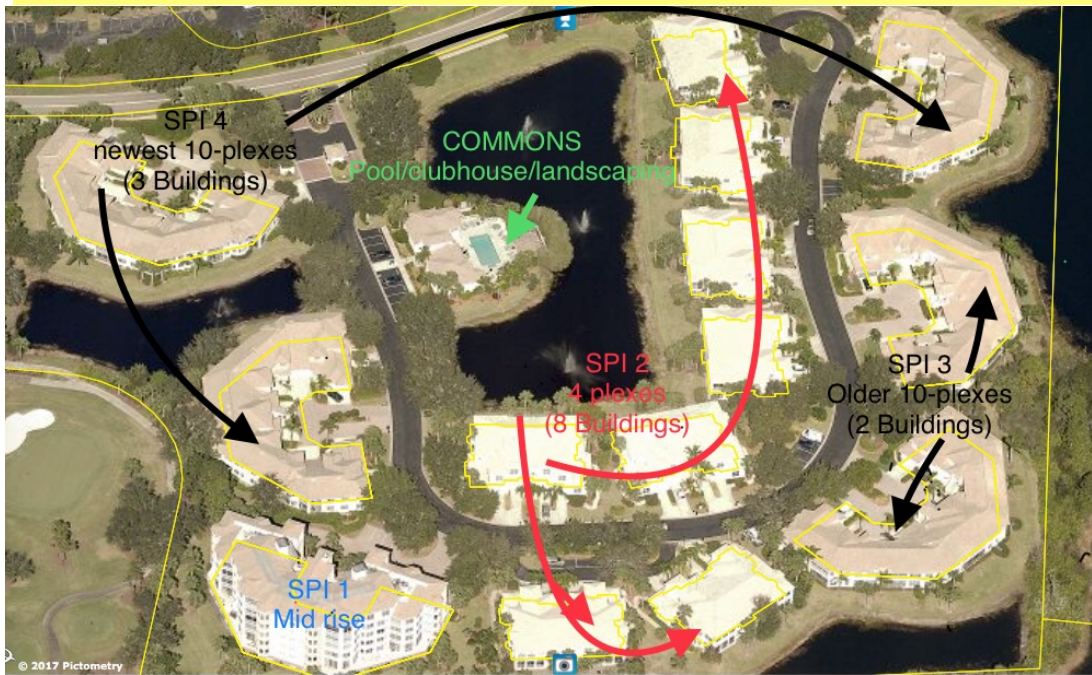

**Association numbers/code explanation**  
**Type Building/Addresses/Number buildings/Number Units**

Association # codes (used in budget)	Type Building	Addresses	Number buildings/ association codes	Number Units/ address
<b>SPI 0 (COMMONS)</b>	Clubhouse/ pool/ landscaping	24311	1	
<b>SPI 1</b>	Mid-rise	24330	1	18
<b>SPI 2</b>	4 plexes	24340	8	4
		24341	8	4
		24350	8	4
		24351	8	4
		24361	8	4
		24371	8	4
		24381	8	4
		24391	8	4
<b>SPI 3</b>	10 plexes (first two built)	24360	2	10
		24370	2	10
<b>SPI 4</b>	10 plexes (last three built)	24300	3	10
		24320	3	10
		24390	3	10
	<b>TOTAL NUMBER OF UNITS IS:</b>			<b>100</b>
	<i>18 mid-rise + 32 four plexes + 20 (older) &amp; 30 (newer) ten plexes</i>			