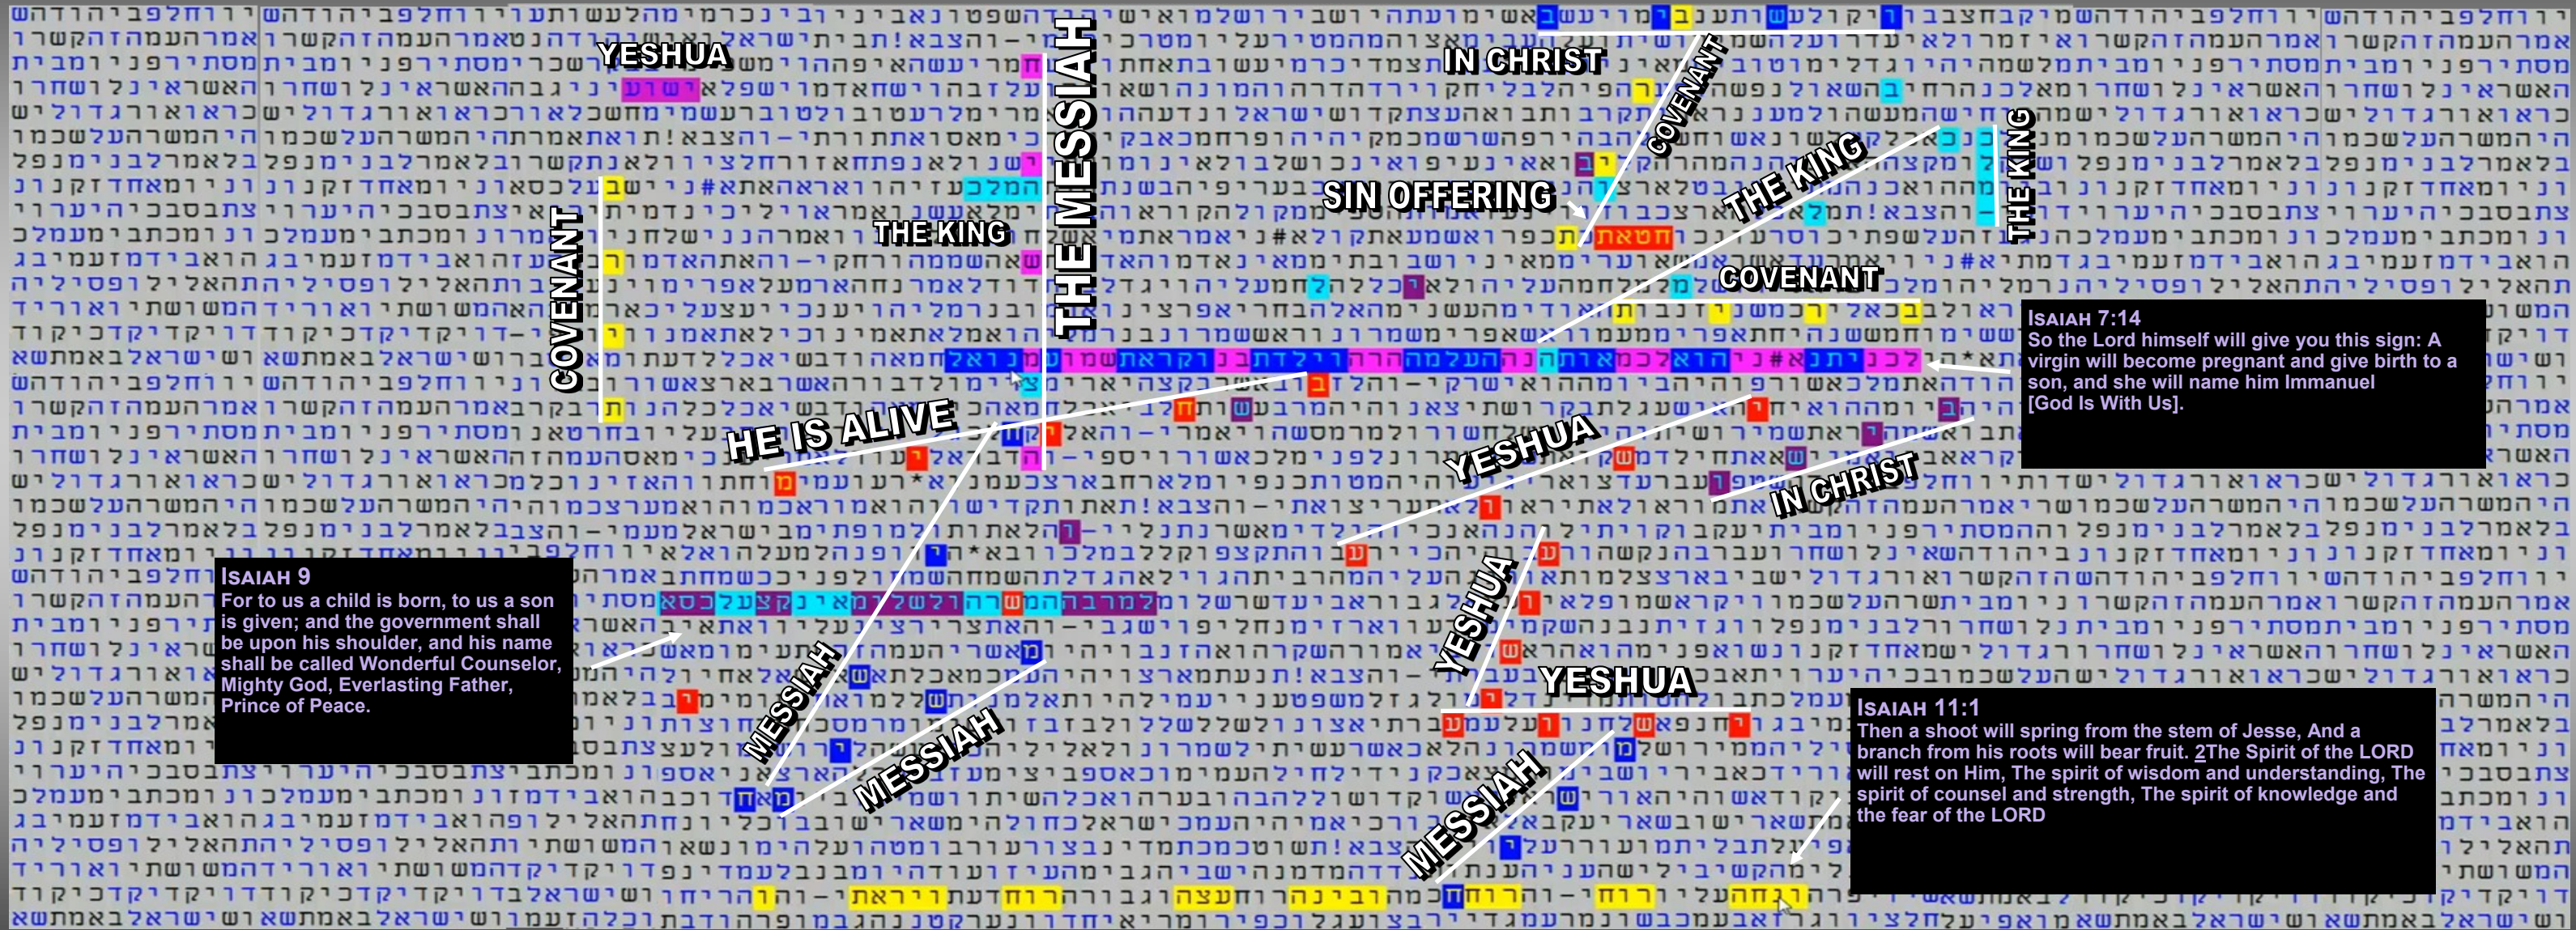

MESSIAH ACCORDING TO ISAIAH

Bible Code Matrix of End Time Prophecy

© MATTHEW WRIGHT MINISTRIES
Graphic layout by Luis B. Vega

RESOURCES
[youtube.com/user/TheMatt71269](https://www.youtube.com/user/TheMatt71269)
biblecodenow1@gmail.com
biblecodenow.com
[facebook.com/groups/code searcher](https://www.facebook.com/groups/code searcher)

SCRIPTURE SOURCE(S)
Old & New Testament
TorahSoft

FOR AN EXPLANATION - STUDY OF THE CHART CODE MATRIX, VISIT THE YOUTUBE CHANNEL VIDEO SERIES.

WIDTH: 202 CENTER: 4474