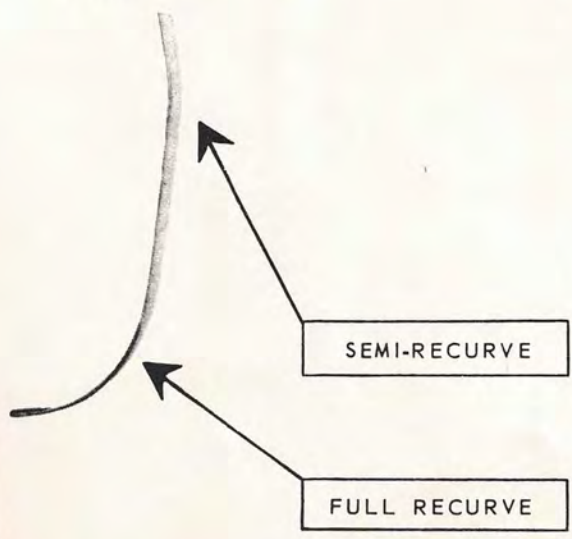

An important factor for a perfectly balanced handle section - internal weights exactly the same distance up and down from the pivot point.

No weights or gadgets protruding from the bow.

Length - 66" - 68" - 70"

Weight - 25# - 45#

HIT ALWAYS A LEADER

Stabilizing Weights (since 1959)

Dual Recurves (since 1962)

SEMI-RECURVE

FULL RECURVE

Black Ace

\$125.00

Dual Power

Dual Recurves

- ** 66" 68" Lengths
- ** 25# to 45# Weights
- ** Internal weights engineered at strategic points for stability.
- ** All white glass with double tapered matched select maple core.
- ** This bow has proven itself to be one of the top contenders in tournaments from National Field, State championships, to countless regionals and clubs. When you see a Black Ace you look for a winner.
- ** Beautiful case included with every BLACK ACE.