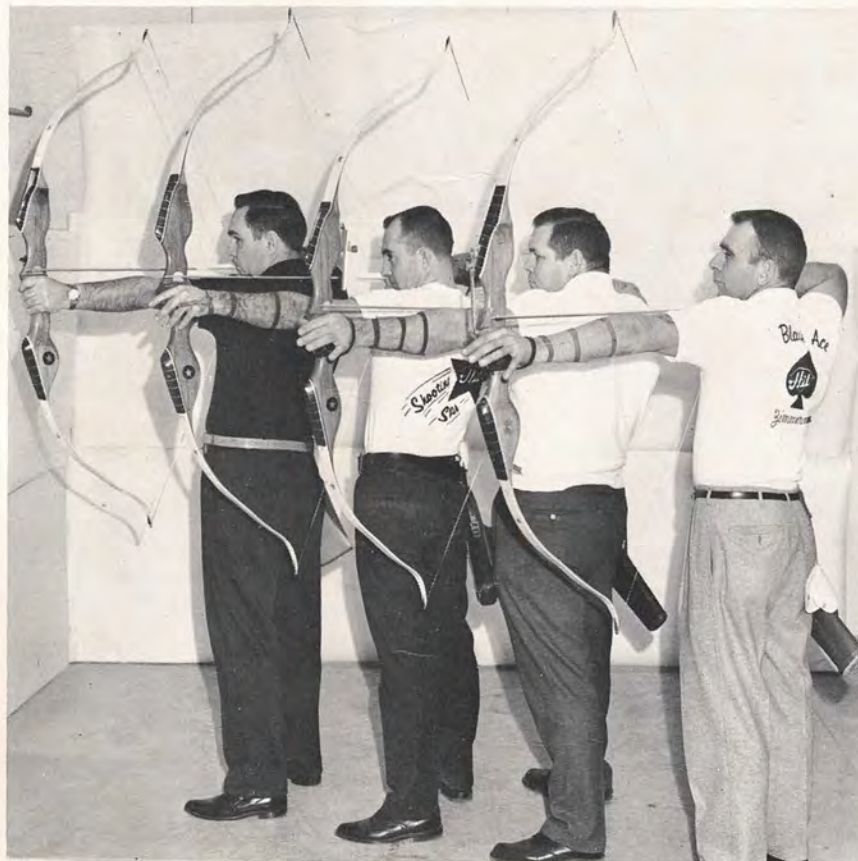

Instinctive or Free Style — average archer or champion — they all are choosing the SHOOTING STAR

RAW MATERIALS AND ACCESSORIES

Arrows:	State weight	
Matched wooden shafts per doz.		$2.75
Dipped, groved, striped for Twi-light trail.	per doz.	$7.50
Plain dipped ready for nocks	per doz.	$4.25
Wood practice arrows. Sold by box only.		
6 doz. per box. 28" length only.		$21.60

Feathers:		per 100
White and dyed white		$6.80
Barred		$4.50
Dyed barred		$4.90
Nocks-white only		
1/4", 9/32", 5/16", 11/32"	doz.	$.40
	per 100	$2.00
Field points		
Heavy duty 5/16", 11/32"	per doz.	$.90
Plasti-fletch vanes per 100	#26	$4.50
	#22	$4.00
Flourescent colors: orange, green and ruby red.		

Gordon Bo-Tuff glass-length 66" only by 1 3/4" wide. White, black, seafoam green.	per strip	$6.50
Glue available with glass		$1.00
Also available complete bow kit, laminations etc. prices upon request.		
Kamo sticks		.50
Kamo bow cover		1.50
Deluxe Kwiikee Kwiiver		3.50
Cloth bow case		1.00
Best bow string holder		1.00
Padded Bow Case with print		$10.50
Padded Bow Case, Plain		$ 9.50