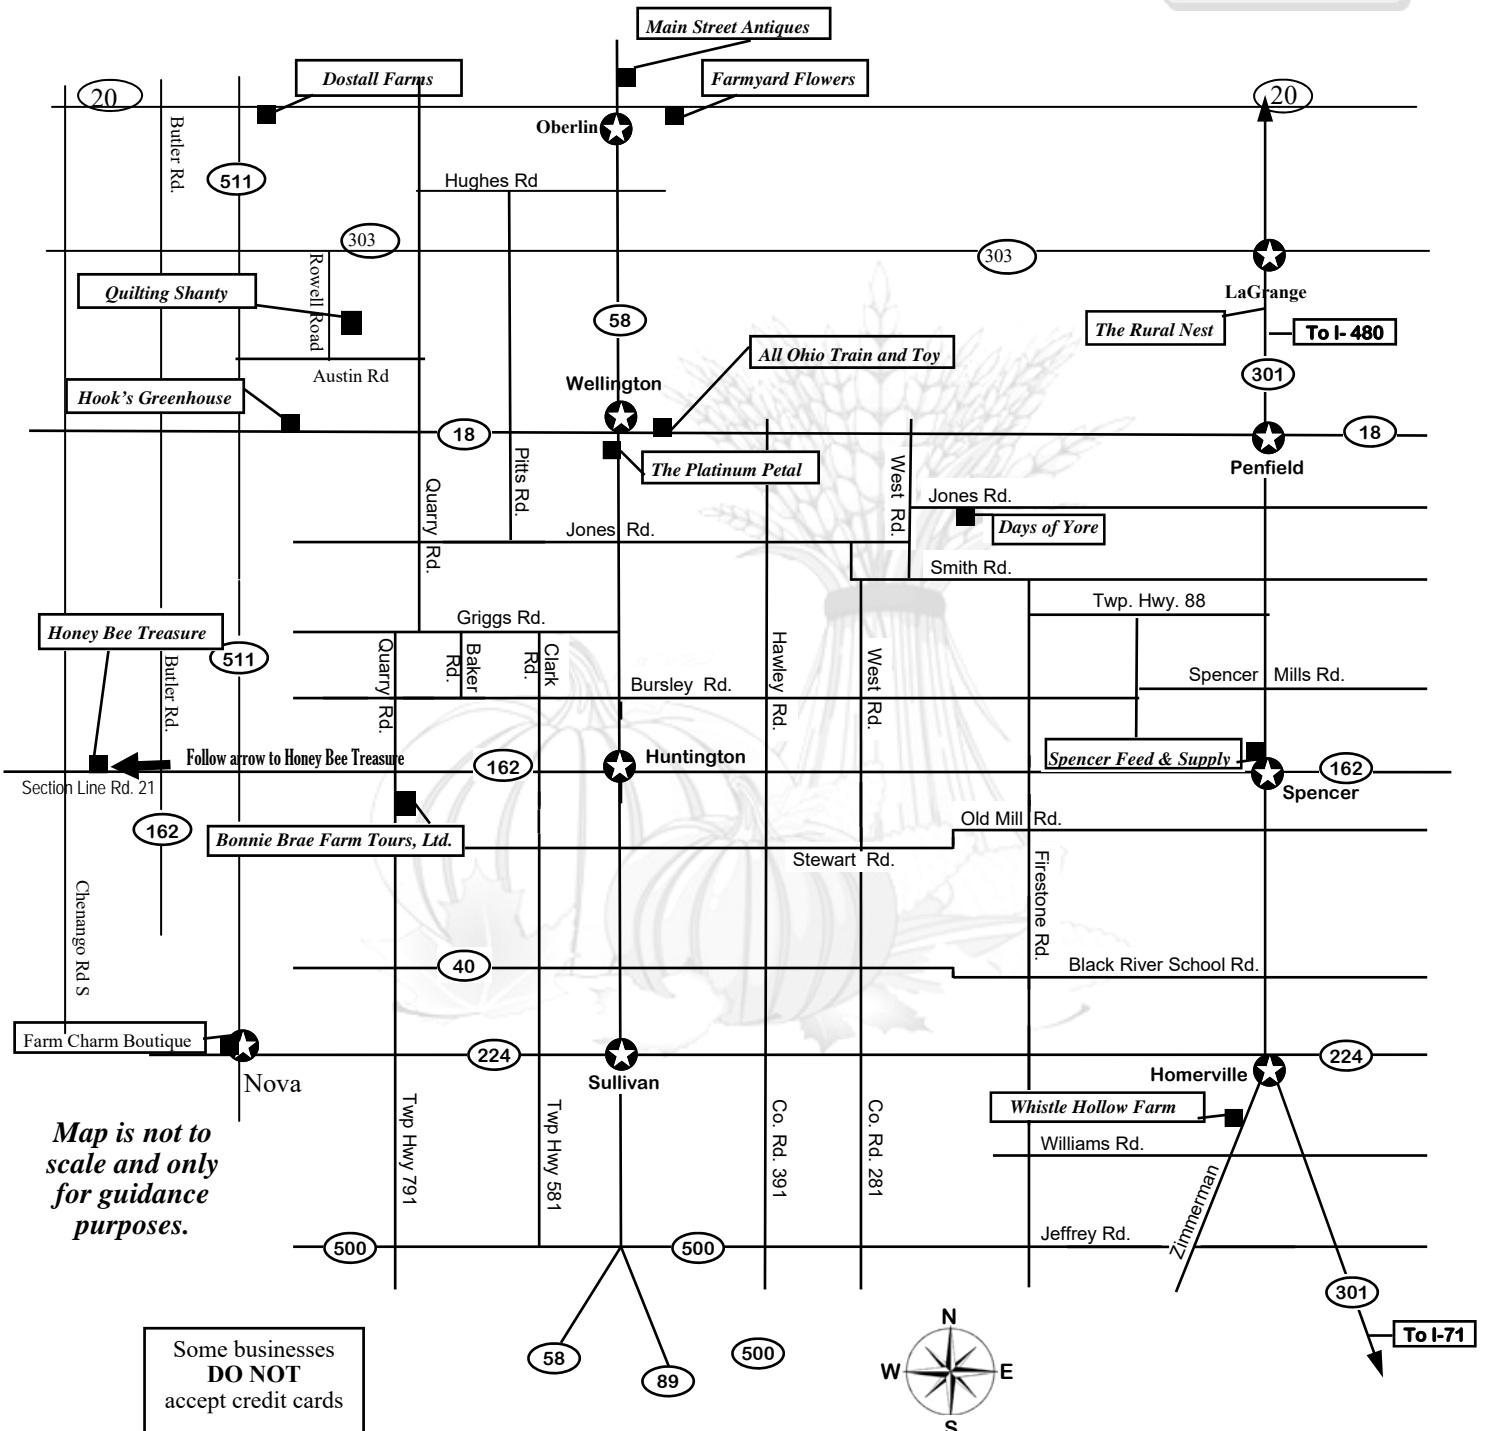

Map is not to scale and only for guidance purposes.

Some businesses DO NOT accept credit cards

Map is not to scale