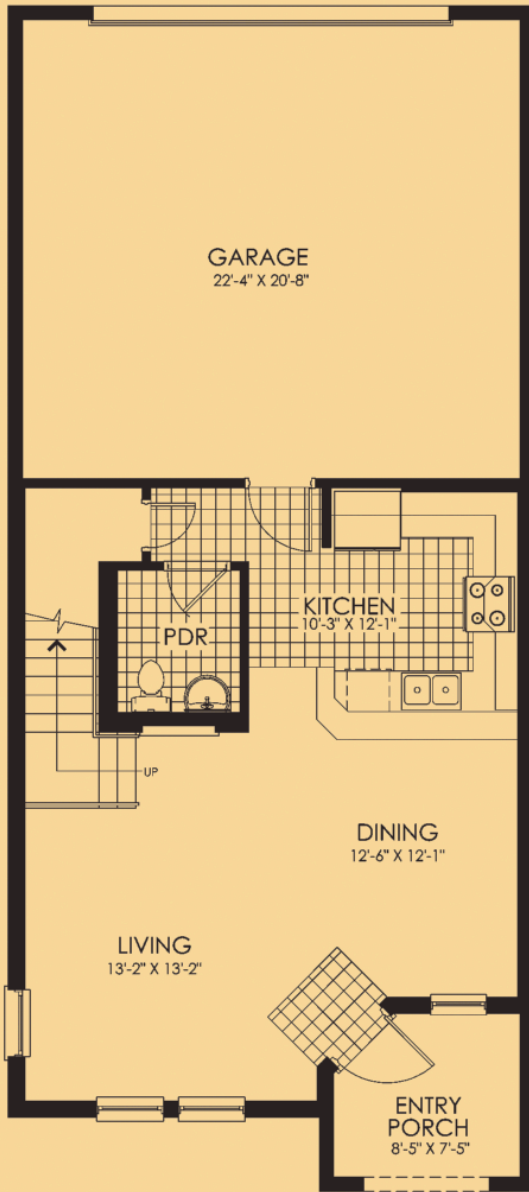

TOWNHOME
**SANTA
ANA**
(END)

LIVING AREA: 1,733 SQ. FT.

GROUND FLOOR

SECOND FLOOR