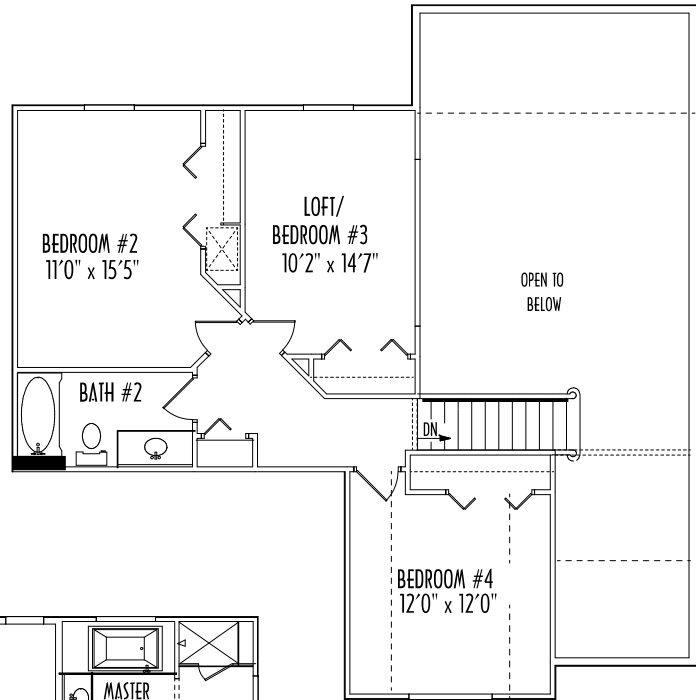

CAPE COD | 4 OR 3 BED | 2.5 BATH | 2,628 SQ FT

SECOND FLOOR