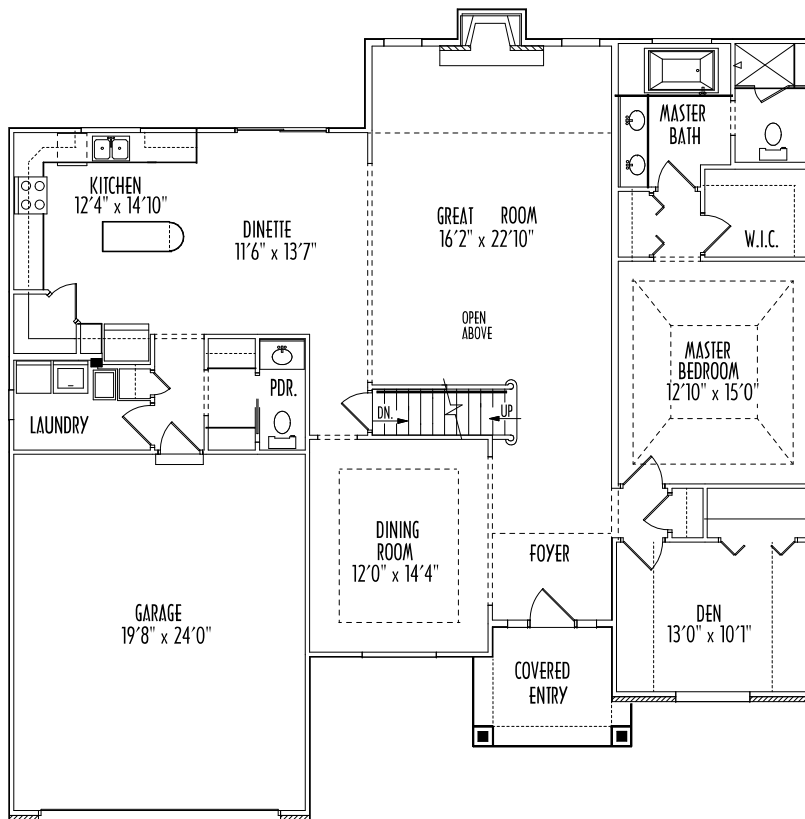

CAPE COD | 4 OR 3 BED | 2.5 BATH | 2,628 SQ FT

SECOND FLOOR