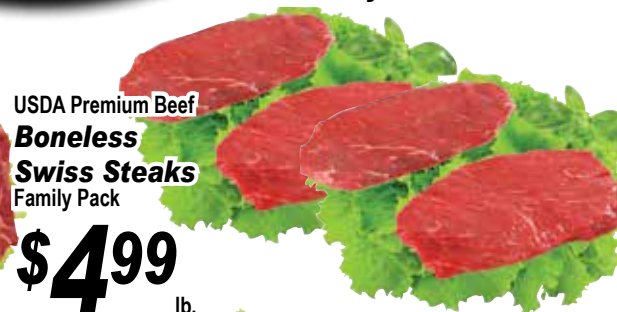

## OUR FINEST MEATS!

**USDA Premium Beef Boneless English Roast**

**\$3.49 lb.**

**USDA Premium Beef Boneless Short Ribs Family Pack**

**\$3.99 lb.**

**USDA Premium Beef Boneless Petite Steaks**  
lb. **\$4.99**

**USDA Premium Beef Boneless Swiss Steaks Family Pack**  
lb. **\$4.99**

**USDA Premium Beef Bone In Rib Steaks Family Pack**  
lb. **\$5.99**

**USDA Inspected Chinese Style BBQ Pork Ribs Family Pack**  
lb. **\$2.39**