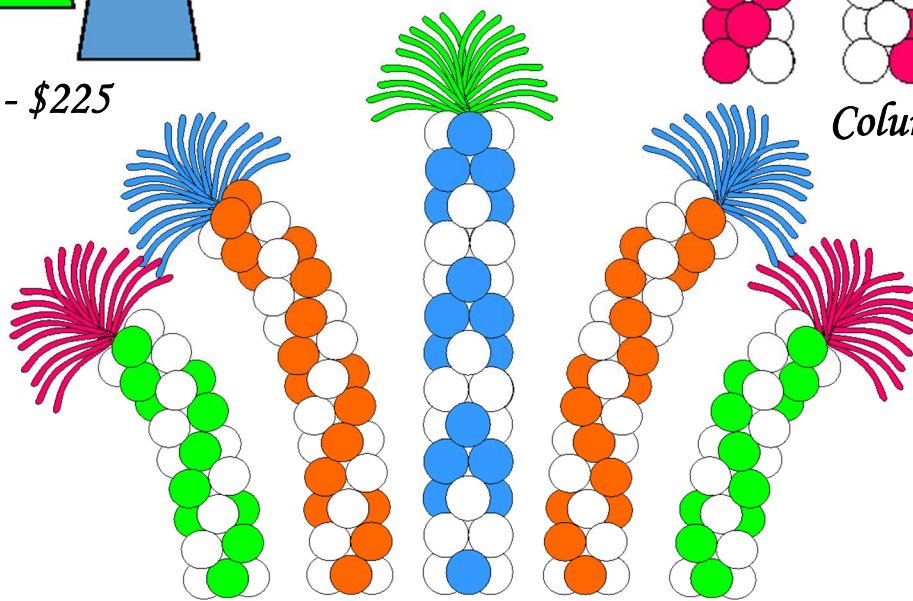

Decor Guide 2016

Arches

Arch Size Guide

Double Door Arch: 25 ft
 Arch ON 6 ft table: 10 ft
 Arch OVER 6 table: 20 ft

Balloon Bouquet

Photo Frame

Personalization Available!

Yard Numbers & Balloon Sculptures – call for pricing.

*Year Pedestals
- \$30 each*

*Year Columns
- \$40 each*

Year Backdrop - \$150

Stage Decor

Spherical Backdrop - \$225

Column Backdrop - \$275

Arced Backdrop - \$325

OTHER SERVICES