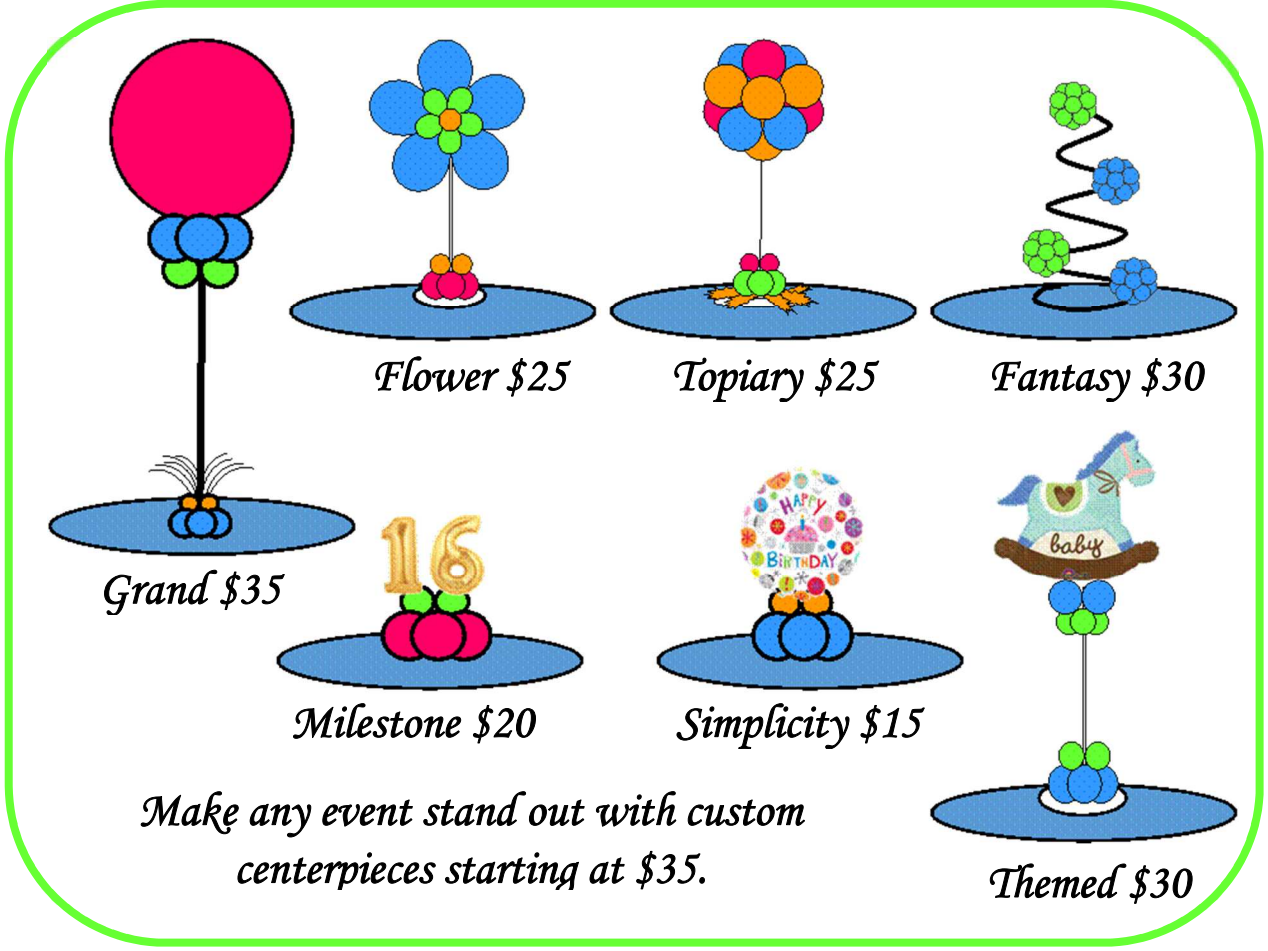

Decor Guide 2016

Arches

Arch Size Guide

Double Door Arch: 25 ft
 Arch ON 6 ft table: 10 ft
 Arch OVER 6 table: 20 ft

Balloon Bouquet

Photo Frame

Personalization Available!

Yard Numbers & Balloon Sculptures – call for pricing.

Columns

Dance Floor Canopies

Centerpieces

For more information visit www.emeventballoons.com

Numbers/Letters

Word Backdrop - \$35 per letter

*Yard Marker
\$125*

*Name Arch - \$150 for first 5 letters.
\$30 for each additional letter.*

*Year Pedestals
- \$30 each*

*Year Columns
- \$40 each*

Year Backdrop - \$150

Stage Decor

Spherical Backdrop - \$225

Column Backdrop - \$275

Arced Backdrop - \$325

OTHER SERVICES

This guide is general pricing. Images are not to scale. Any custom orders that require additional colors, foil balloons, specialty themes or personalizing, will incur additional charges.

Installation and Delivery are included on orders over \$150.00. Strike down is an additional charge. Refundable frame deposits may apply. Prices do not include GST.