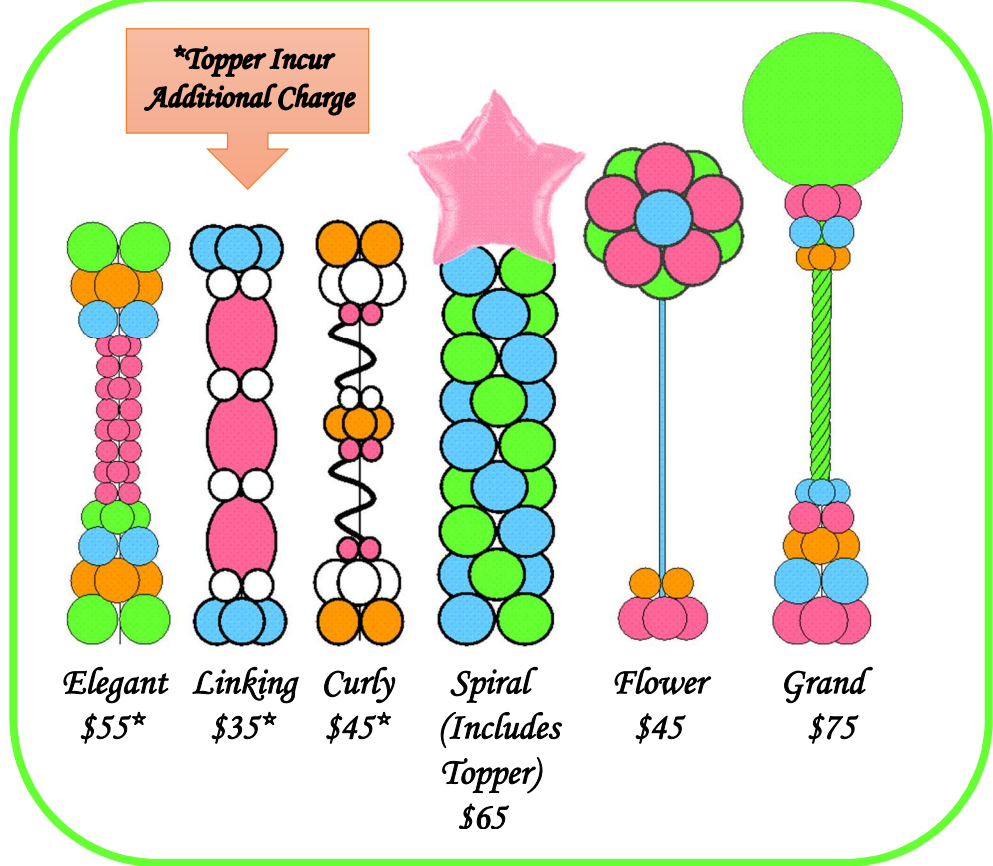

Decor Guide 2016

Arches

Arch Size Guide

Double Door Arch: 25 ft
 Arch ON 6 ft table: 10 ft
 Arch OVER 6 table: 20 ft

Balloon Bouquet

Photo Frame

Personalization Available!

Yard Numbers & Balloon Sculptures – call for pricing.

Columns

Dance Floor Canopies

Centerpieces

For more information visit www.emeventballoons.com

Numbers/Letters

Word Backdrop - \$35 per letter

*Yard Marker
\$125*

*Name Arch - \$150 for first 5 letters.
\$30 for each additional letter.*

*Year Pedestals
- \$30 each*

*Year Columns
- \$40 each*

Year Backdrop - \$150

Stage Decor

Spherical Backdrop - \$225

Column Backdrop - \$275

Arced Backdrop - \$325

OTHER SERVICES