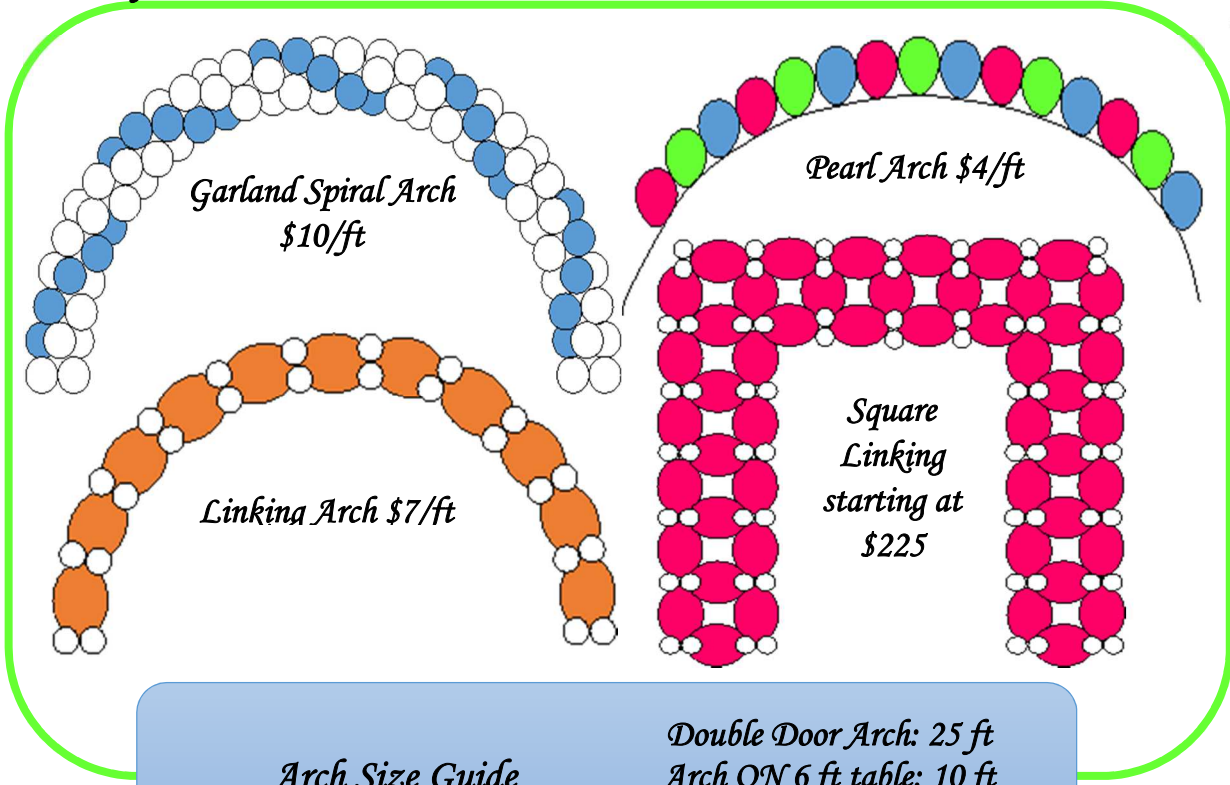

Decor Guide 2016

Arches

Arch Size Guide

Double Door Arch: 25 ft
 Arch ON 6 ft table: 10 ft
 Arch OVER 6 table: 20 ft

Balloon Bouquet

Photo Frame

Personalization Available!

Yard Numbers & Balloon Sculptures – call for pricing.

Columns

Dance Floor Canopies

Centerpieces

For more information visit www.emeventballoons.com

Numbers/Letters

Word Backdrop - \$35 per letter

*Yard Marker
\$125*

*Name Arch - \$150 for first 5 letters.
\$30 for each additional letter.*

*Year Pedestals
- \$30 each*

*Year Columns
- \$40 each*

Year Backdrop - \$150

Stage Decor

Spherical Backdrop - \$225

Column Backdrop - \$275

Arced Backdrop - \$325

OTHER SERVICES