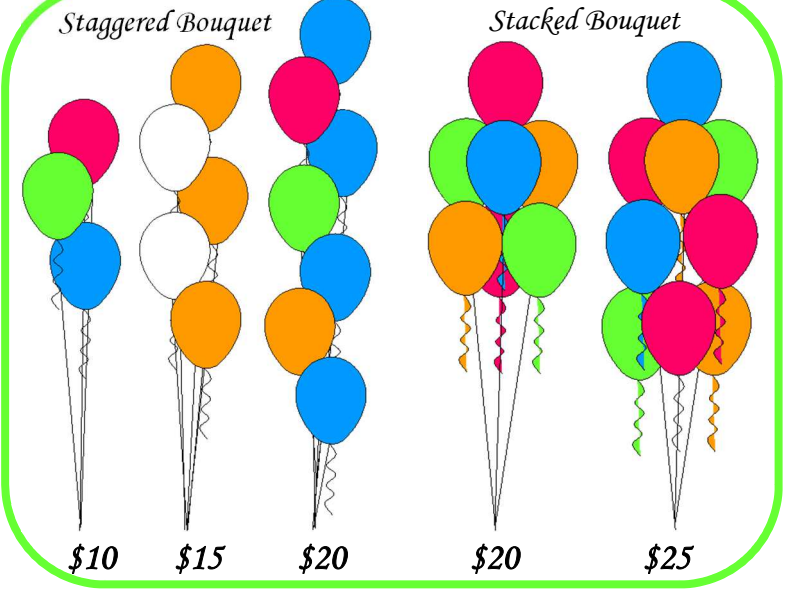

Decor Guide 2016

Arches

Arch Size Guide

Double Door Arch: 25 ft
 Arch ON 6 ft table: 10 ft
 Arch OVER 6 table: 20 ft

Balloon Bouquet

Photo Frame

Personalization Available!

Yard Numbers & Balloon Sculptures – call for pricing.

Columns

Dance Floor Canopies

Centerpieces

For more information visit www.emeventballoons.com

Numbers/Letters

Word Backdrop - \$35 per letter

*Yard Marker
\$125*

*Name Arch - \$150 for first 5 letters.
\$30 for each additional letter.*

*Year Pedestals
- \$30 each*

*Year Columns
- \$40 each*

Year Backdrop - \$150

Stage Decor

Spherical Backdrop - \$225

Column Backdrop - \$275

Arced Backdrop - \$325

OTHER SERVICES