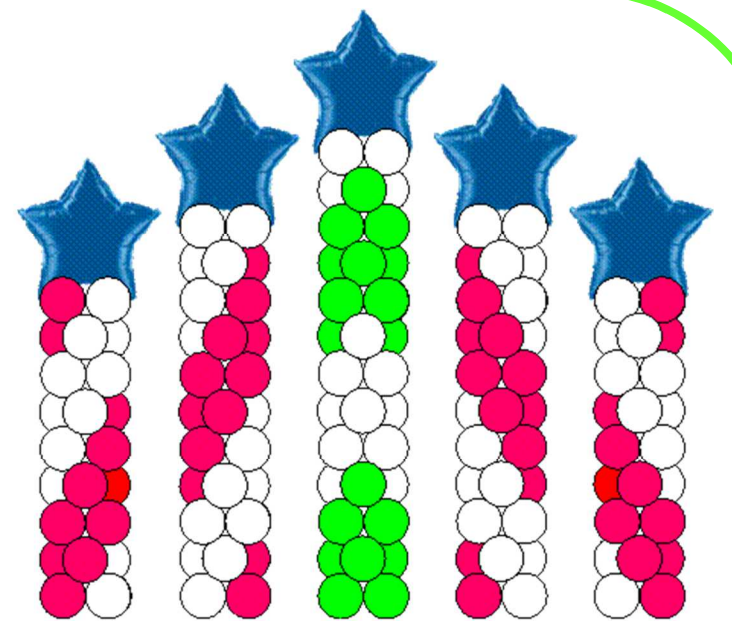

Decor Guide 2016

Arches

Arch Size Guide

Double Door Arch: 25 ft
 Arch ON 6 ft table: 10 ft
 Arch OVER 6 table: 20 ft

Balloon Bouquet

Photo Frame

Personalization Available!

Yard Numbers & Balloon Sculptures – call for pricing.

*Year Pedestals
- \$30 each*

*Year Columns
- \$40 each*

Year Backdrop - \$150

Stage Decor

Spherical Backdrop - \$225

Column Backdrop - \$275

Arced Backdrop - \$325

OTHER SERVICES