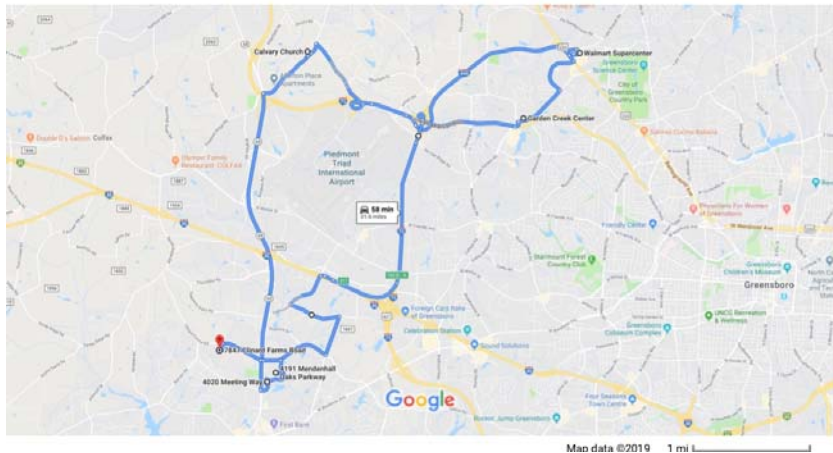

ROUTE SELECTION FORM

**PACES
TRANSPORTATION**

CHILD'S NAME _____
GRADE K 1 2 3 4 5 (CIRCLE ONE)
TEACHER _____

WEST ROUTE-CHECK ONE

KERNERSVILLE WESLEYAN CHURCH

- PICK UP 7:15AM
- DROP OFF 3:55 PM
- BOTH

COLFAX BAPTIST CHURCH

- PICK UP 7:30 AM
- DROP OFF 3:35 PM
- BOTH

FOOD LION

- PICK UP 7:45 AM
- DROP OFF 3:15 PM
- BOTH

NORTH ROUTE-CHECK ONE

CALVARY CHURCH

- PICK UP 7:00AM
- DROP OFF 4:00 PM
- BOTH

WALMART SUPERCENTER

- PICK UP 7:20AM
- DROP OFF 3:40 PM
- BOTH

GARDEN CREEK CENTER

- PICK UP 7:35AM
- DROP OFF 3:20 PM
- BOTH

Google Maps 7847 Clinard Farms Road, High Point, NC to 7847 Clinard Farms Road, High Point, NC Drive 28.9 miles, 54 min

Google Maps 7847 Clinard Farms Road, High Point, NC to 7847 Clinard Farms Road, High Point, NC Drive 31.6 miles, 58 min