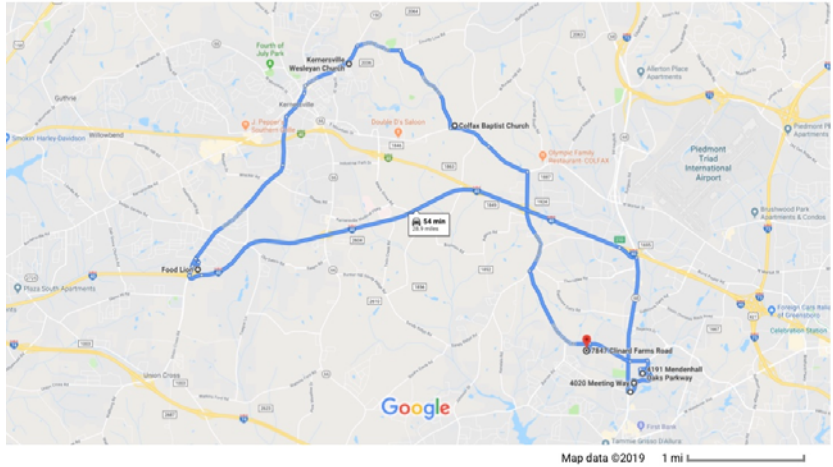

ROUTE SELECTION FORM

**PACES
TRANSPORTATION**

CHILD'S NAME _____
GRADE K 1 2 3 4 5 (CIRCLE ONE)
TEACHER _____

WEST ROUTE-CHECK ONE

KERNERSVILLE WESLEYAN CHURCH

- PICK UP 7:15AM
- DROP OFF 3:55 PM
- BOTH

COLFAX BAPTIST CHURCH

- PICK UP 7:30 AM
- DROP OFF 3:35 PM
- BOTH

FOOD LION

- PICK UP 7:45 AM
- DROP OFF 3:15 PM
- BOTH

NORTH ROUTE-CHECK ONE

CALVARY CHURCH

- PICK UP 7:00AM
- DROP OFF 4:00 PM
- BOTH

WALMART SUPERCENTER

- PICK UP 7:20AM
- DROP OFF 3:40 PM
- BOTH

GARDEN CREEK CENTER

- PICK UP 7:35AM
- DROP OFF 3:20 PM
- BOTH

Google Maps 7847 Clinard Farms Road, High Point, NC to 7847 Clinard Farms Road, High Point, NC Drive 28.9 miles, 54 min

Google Maps 7847 Clinard Farms Road, High Point, NC to 7847 Clinard Farms Road, High Point, NC Drive 31.6 miles, 58 min