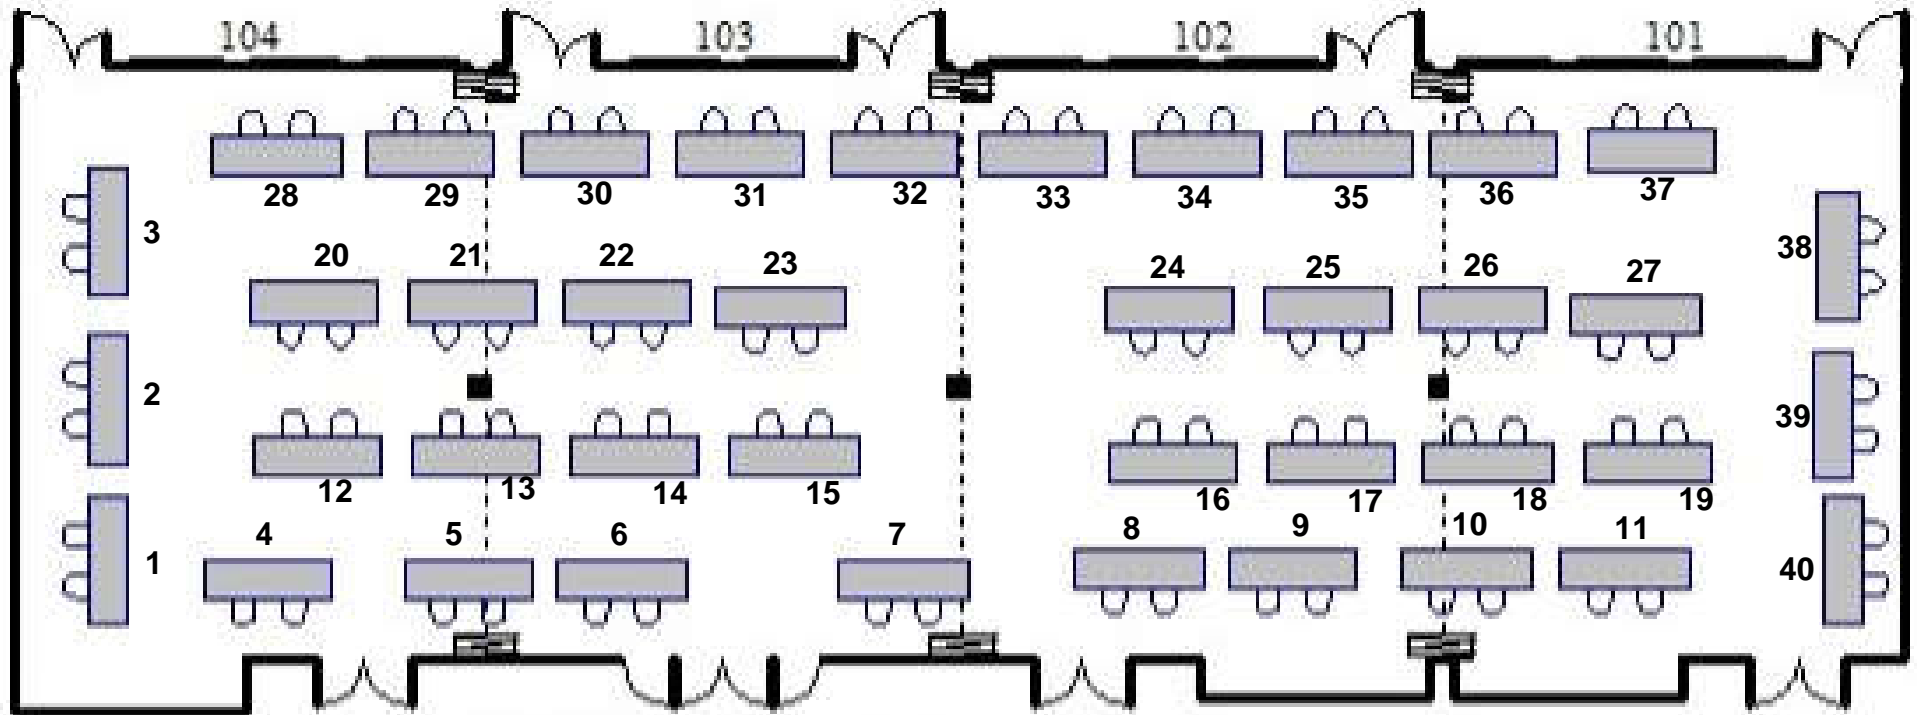

2019 Trade Show Layout

School Maintenance

BACK OF ROOMS

(this side nearest room where presentations are happening across hallway)

39-8' Skirted tables w/2 chairs each -Vendors can access/setup starting at 10:00 on 7/25
as diagrammed for displays or vendors -Bring in materials from loading dock, back of bldg
NO BOOTHS