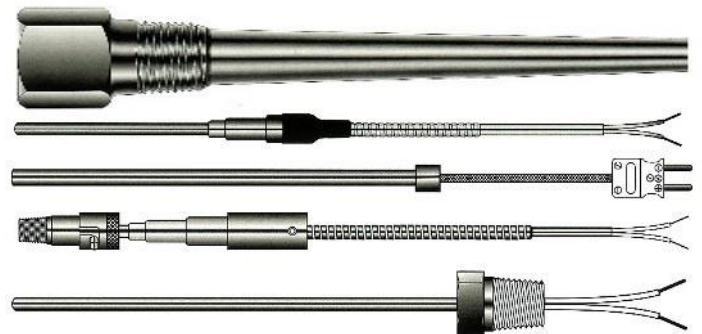

# Thermowells, Thermocouples & Indicators

Process Solutions provides instrumentation with some known product names such as El Pro Radios, General Monitors and Promag Pressure Transducers. Here are a few other examples. [Contact us](#) for special items you need!

Ball Valves from Flow-Tek, Keystone and more

Thermowells, Thermocouples and RTD's from TMS

John C. Ernst Company  
Level and Flow indicators