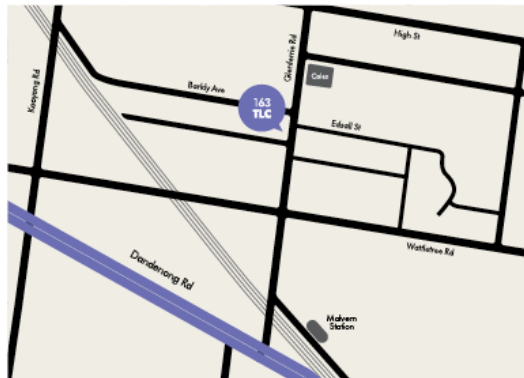

CATHERINE LOTRIONTE

Psychological Counselling Service

TLC Natural Health Works
1st Floor, 163 Glenferrie Rd, Malvern, Vic 3144

Parking:

- You will find me opposite the Coles Supermarket and directly opposite the Commonwealth Bank
- Please be mindful of the 1-hour parking available on Glenferrie Rd as the parking inspectors in this area are very vigilant!!!!
- Ample 2 hour parking is available on Barkly Ave and in the parking areas behind the office.
- There is 3 hour parking at Malvern Central on Wattlebee Rd.
- There is some all day parking in surrounding areas.

Public Transport:

Malvern Station is within walking distance approximately 6 minutes away. Otherwise you can take tram along Glenferrie Rd. Trams are also accessible along High St, Princess Highway/Dandenong Rd and Wattlebee Rd.