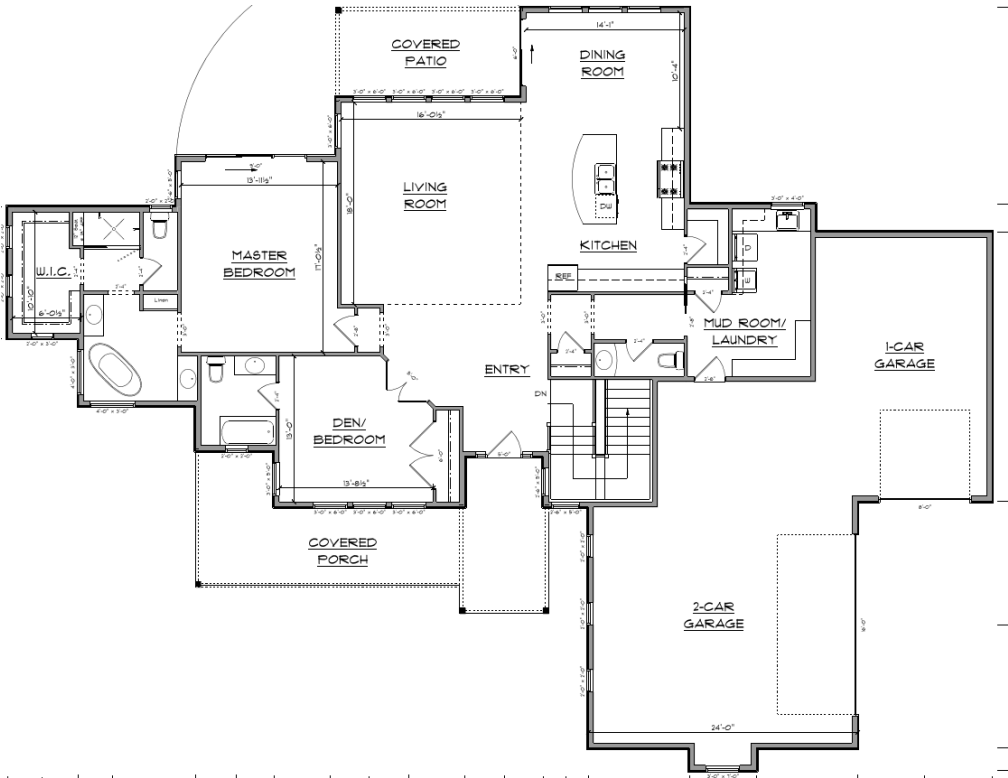

# The Riviera

2,008 sq ft

Plan owned by Rentfrow Design, LLC