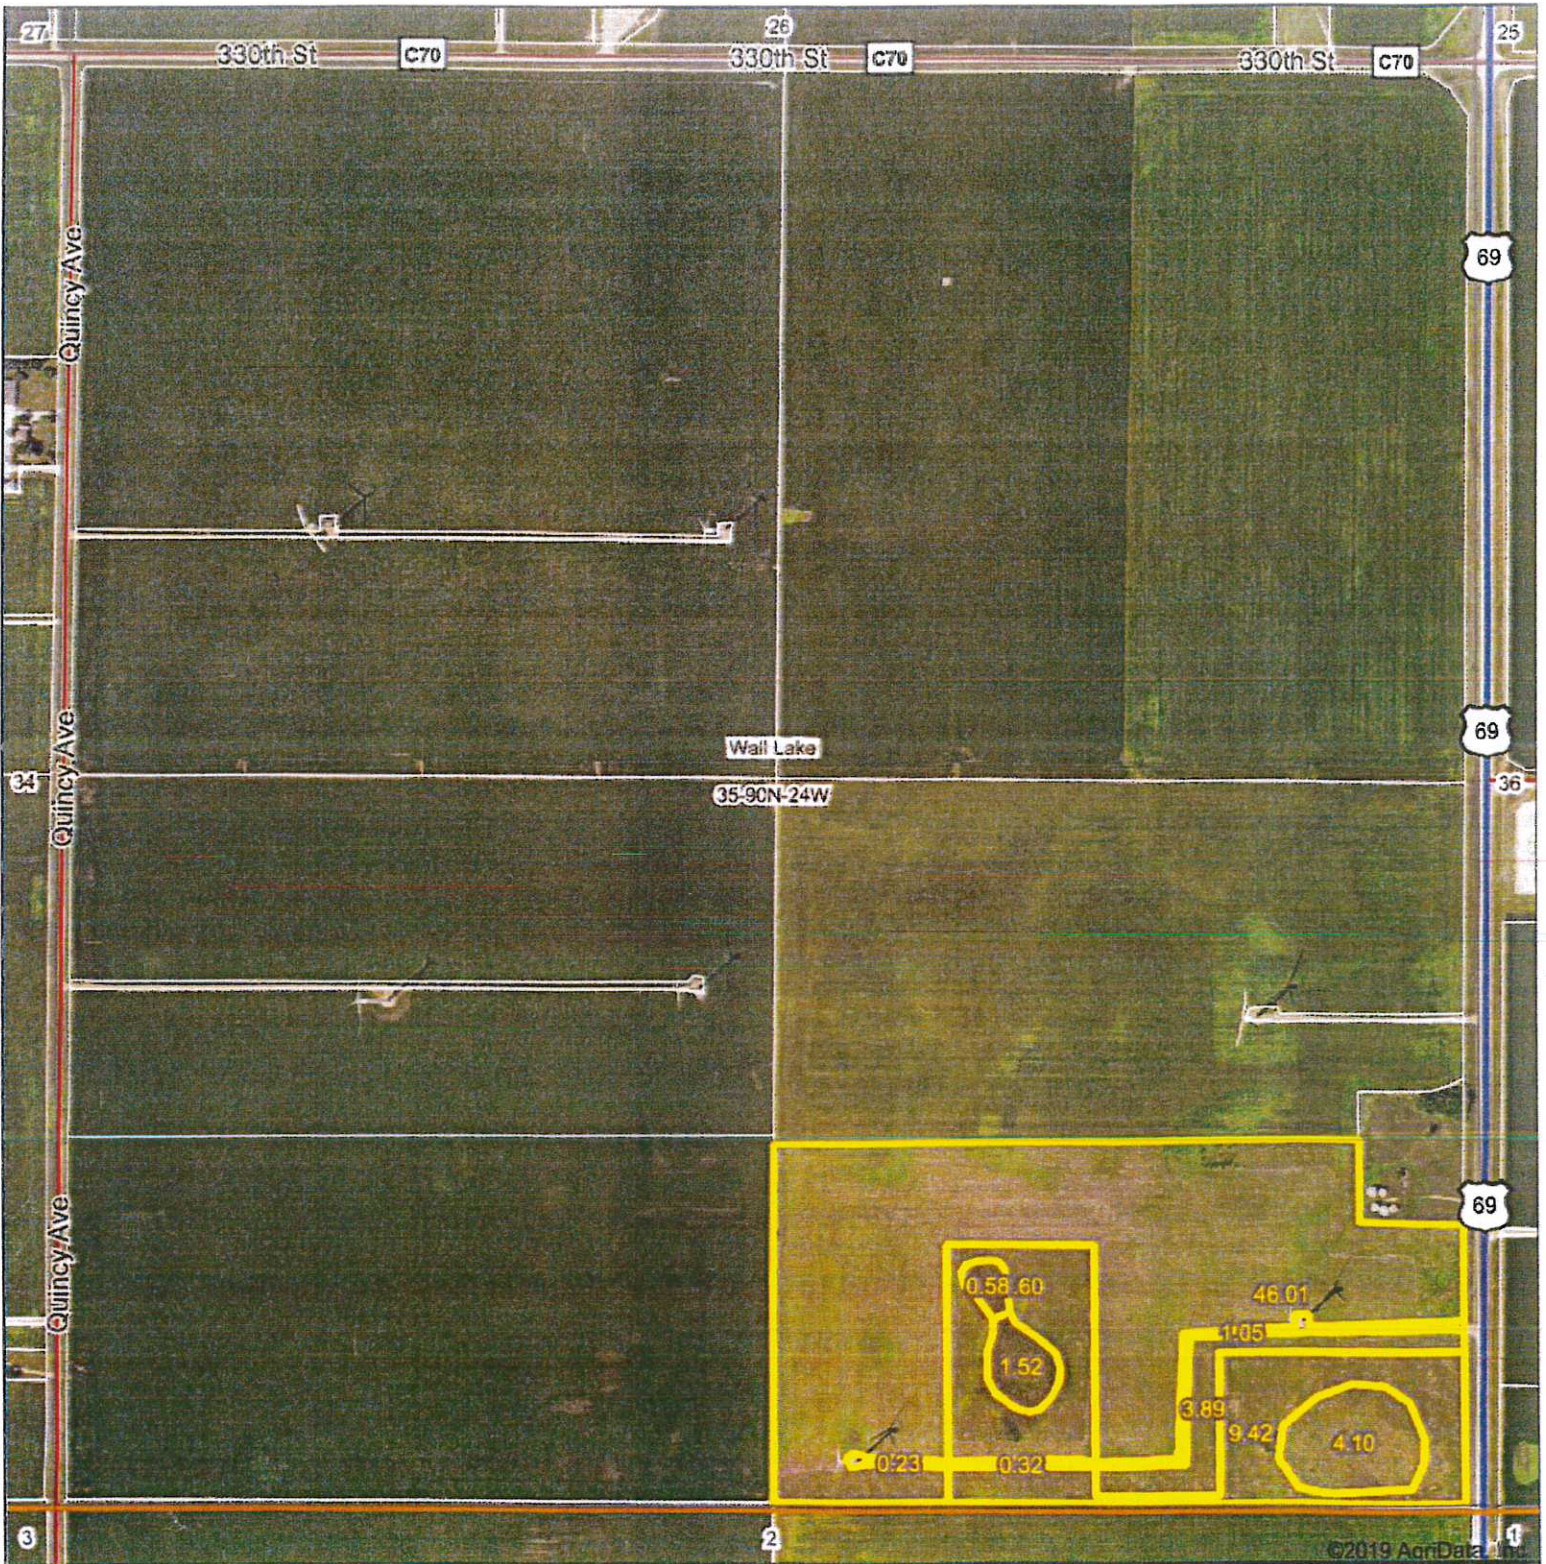

# Aerial Map

Gold-Eagle Cooperative

Maps Provided By:

© AgriData, Inc. 2019 www.AgrDataInc.com

Map Center: 42.564872, -93.646858

35-90N-24W  
Wright County  
Iowa

11/21/2019