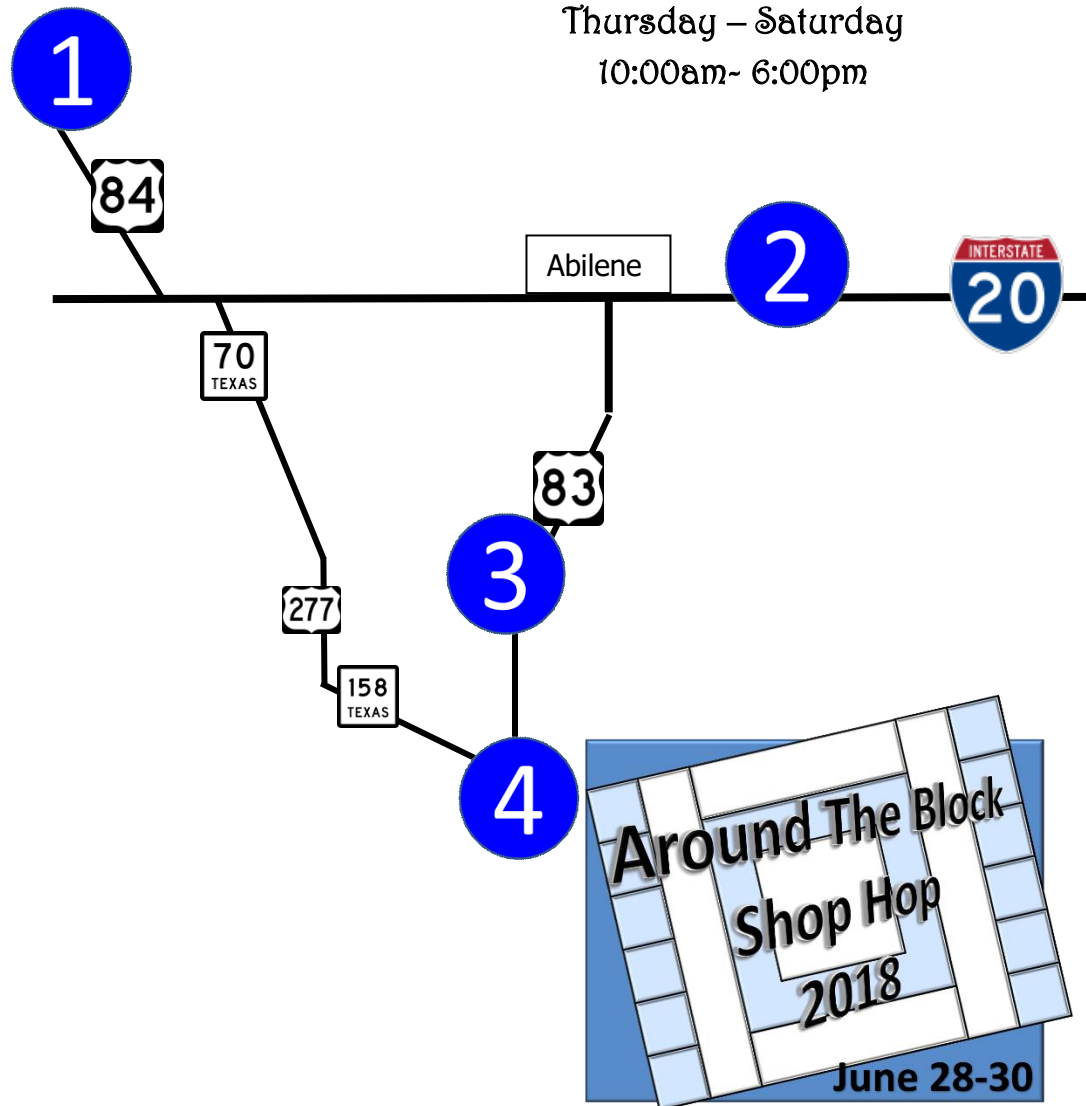

Around the Block Shop Hop

June 28-30

Thursday – Saturday

10:00am- 6:00pm

Nana Bear's Notions
 2513 College Ave
 Snyder, TX 79549
 325 436 0211
 Regular Hours:
 Mon-Fri 10-5
 Sat 10-2

Feathered Star
 107 Oak
 Clyde, TX 79510
 325 893 4699
 Regular Hours:
 Wed-Fri 10-6
 Sat 10-2

Bee's Quilting & Gifts
 106 S Main Street
 Winters TX 79567
 325 754 4624
 Regular Hours:
 Tues-Fri 10-5
 Sat 10-3

The Quilt Shop in Ballinger
 712 Hutchings Avenue
 Ballinger, TX 76821
 325 365 3230
 Regular Hours:
 Thurs 10-3
 Fri-Sat 10-5:30

Return map with stamps for each shop at the last shop on or before June 30 to be eligible for the Grand Prize drawings. If you do not travel to all the shops you are still eligible for prizes in each store. A customer will receive one ticket for coming in the shop. And additional ticket is given for each \$25 spent at that shop. There will be a bag or basket for each of the two in store gifts. Customers can put their tickets in the corresponding bag/basket according to which they wish to win. Bring address labels for these tickets for entering drawings if you like. Drawings Sunday July 1.