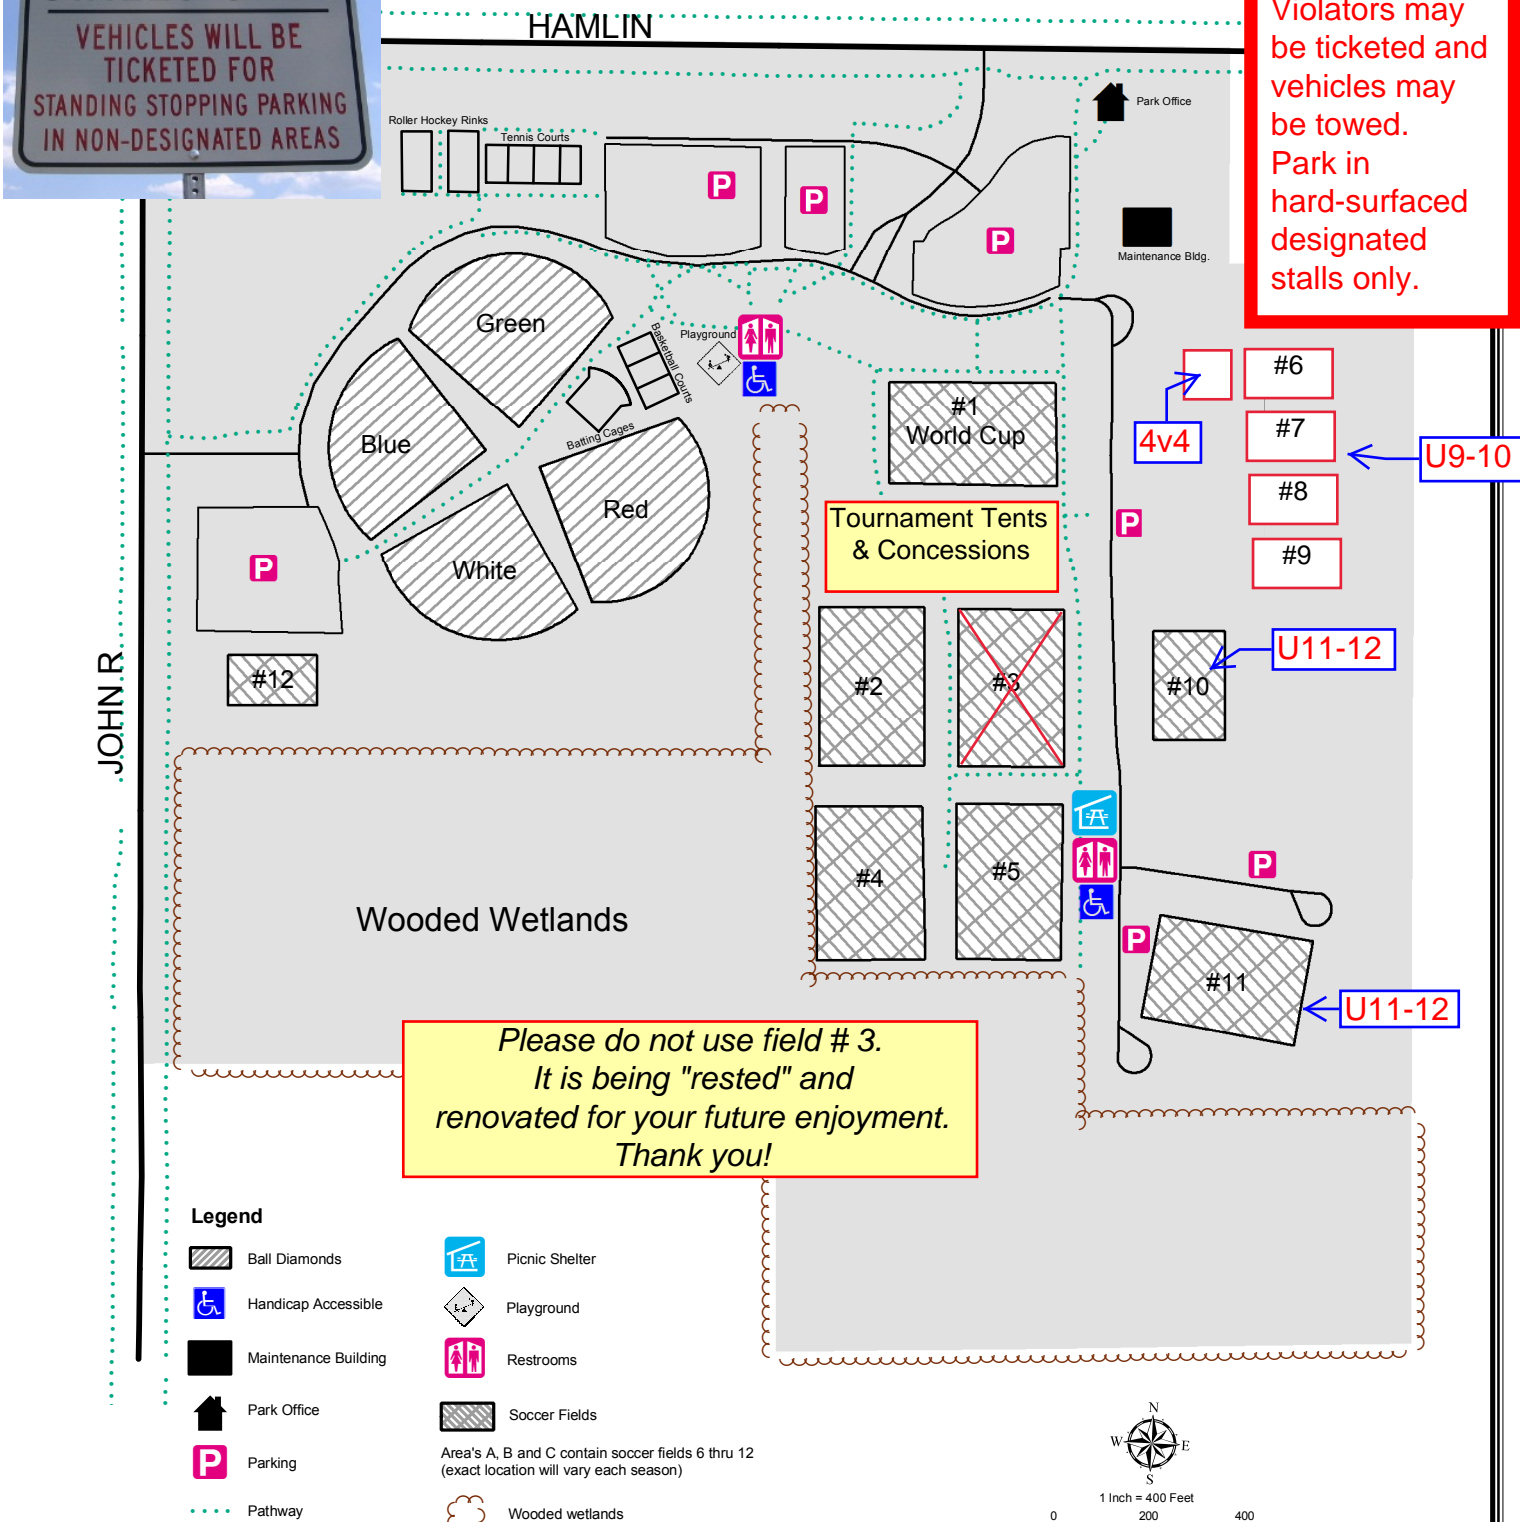

PARK IN DESIGNATED STALLS ONLY
 VEHICLES WILL BE TICKETED FOR STANDING STOPPING PARKING IN NON-DESIGNATED AREAS

City of Rochester Hills
 Earl E. Borden Park
 Michigan Soccer Classic 2019 Memorial Day weekend

No parking on grass anywhere. Violators may be ticketed and vehicles may be towed. Park in hard-surfaced designated stalls only.

Please do not use field # 3. It is being "rested" and renovated for your future enjoyment. Thank you!

Rainout line 24/7: 248-841-2680

Borden Park: www.rochesterhills.org/index.aspx?NID=452