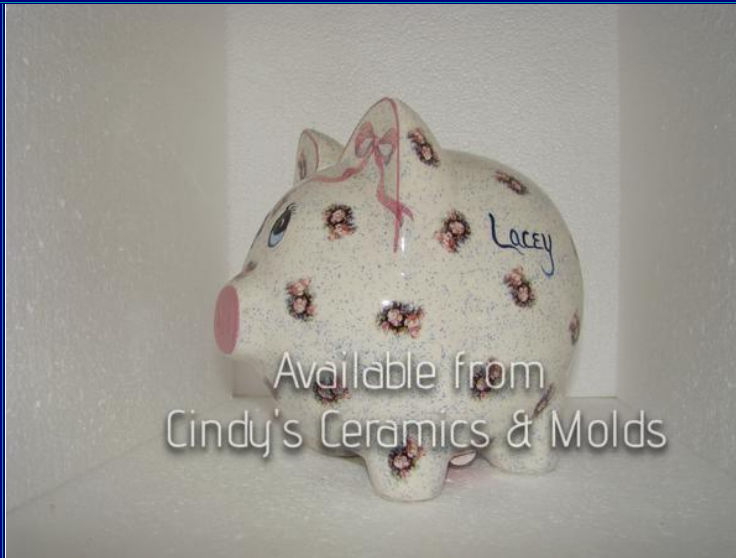

<p>*A-2</p>	 <p>#A-2 1 3/4" H x 2 1/2" L Available from Cindy's Ceramics & Molds</p> <p>Chicks: 7/8" x 7/8"</p>	<p>Hen: 1 3/4 High & 2 1/2 Long</p> <p>Chick: 0.875 Tall by 0.875 Wide</p>	<p>4.00</p>
<p>*A-176</p>	 <p>Available from Cindy's Ceramics & Molds</p>	<p>2.25 High</p>	<p>4.00</p>
<p>Hen and Chick</p> <p>Big Boy Mouse</p>			

*A-220

Available from
Cindy's Ceramics & Molds

2.25 High

4.00

Girl Mouse

*AO-948

Available from
Cindy's Ceramics & Molds

7 1/2 Tall by
8 Long