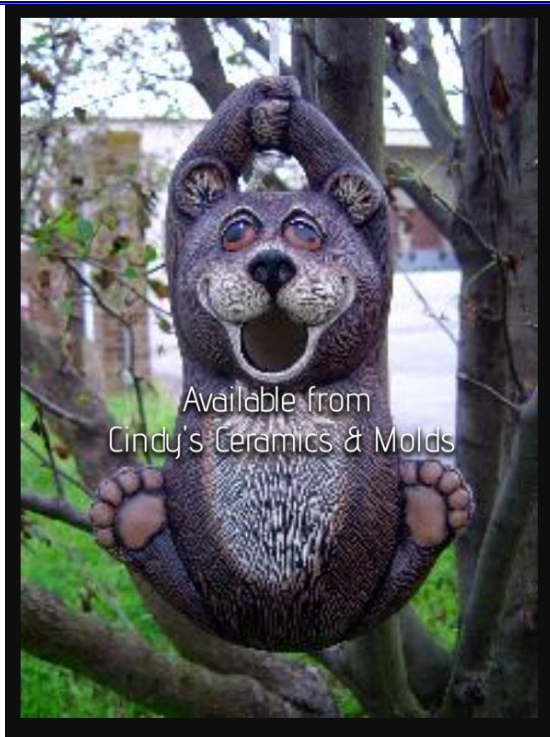

10.75 Tall

33.75

"Huff" the Rooster Cookie Jar

H-2740

12 High by
8 Diameter

24.00

Bear Birdhouse

<p>J-3206</p>	 <p>Snowman, Snowcat, & Snowdog (sold as a set only)</p>	<p>Snowman: 6 Tall by 5 Wide; Snowdog: 2 Tall; Snowcat: 1.75 Tall</p>	<p>12.50</p>
<p>SK-492</p>	<p>Elephant, Bear, Tiger, & Raccoon Ornaments</p>		<p>3.00 each; 10.00 (set of four)</p>
<p>SK-535</p>	<p>Revolver, Steer, Lone Star Map, Armadillo Ornaments</p>		<p>3.00 each; 10.00 (set of four)</p>
<p>DM-1073</p>	 <p>Laying Otter</p>	<p>9 Long</p>	<p>12.00</p>