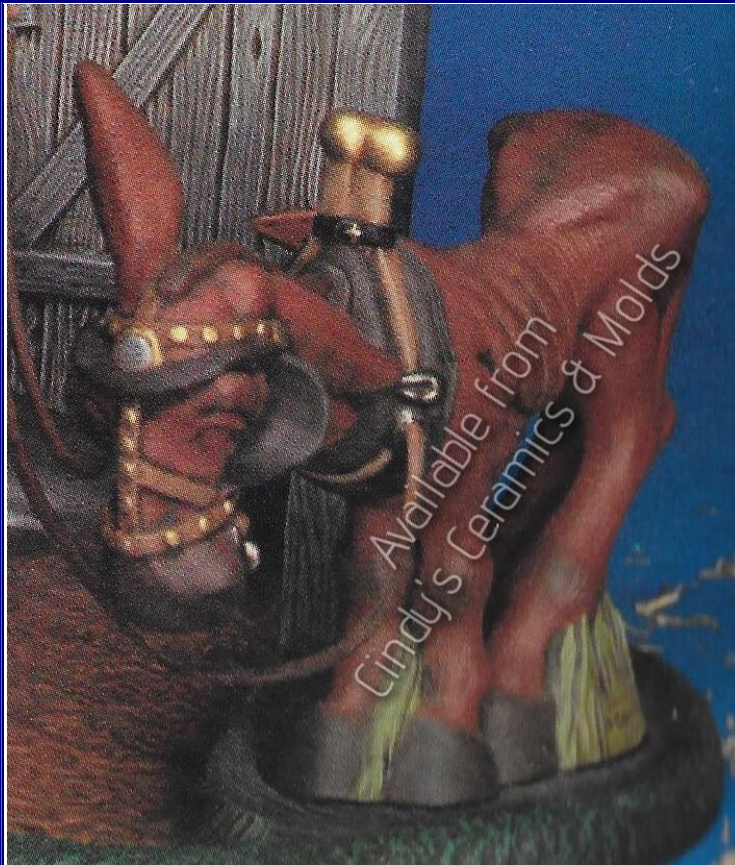

Po' Pitiful Pearl

*SP-156