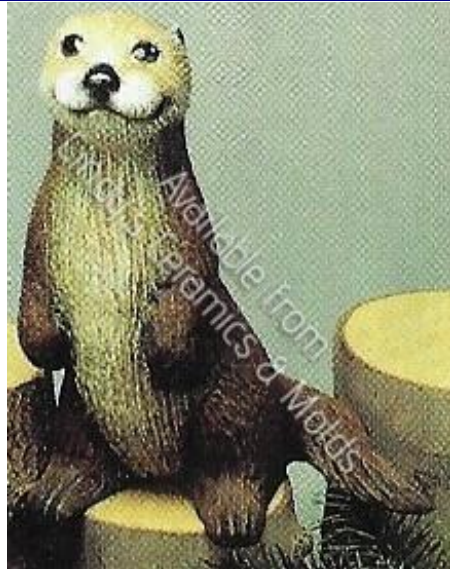

DM-1074

7.25 High

12.00

CP-4117