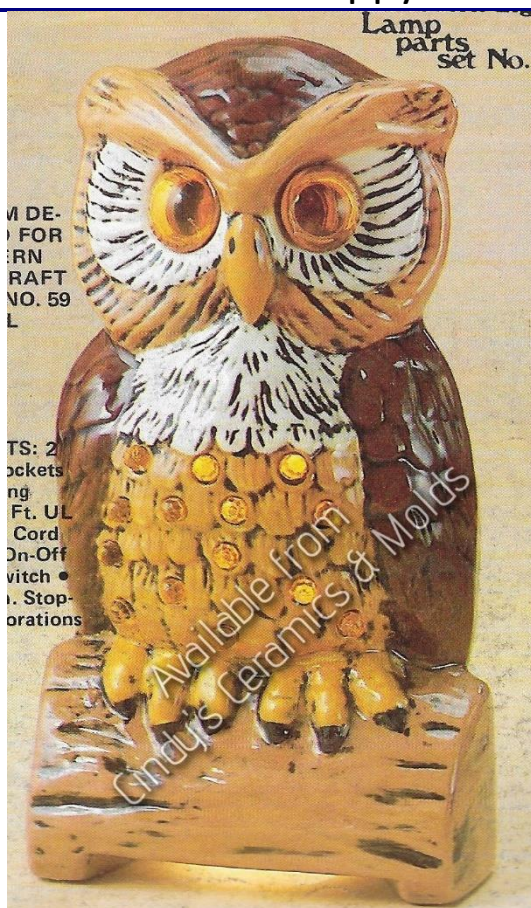

15.00 (set of two)

Kitten & Puppy

ML-59