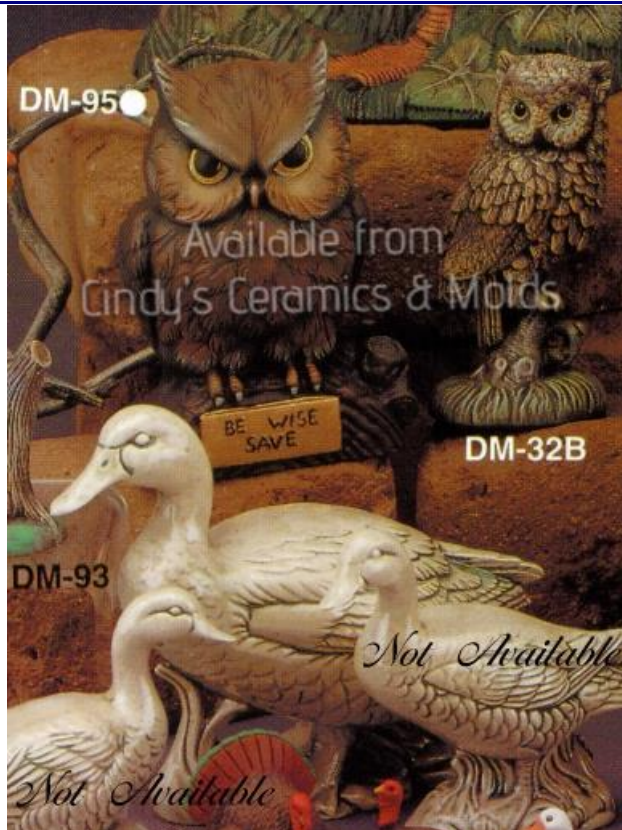

Small Kitten & Puppy

D-930

3 Tall

9.40

Three Little Lambs

D-1522

7 Tall

15.80

"Burrow-N" Bunny

D-1937

6 1/4
High

10.40

"Loved A Lot" Bunny

*DM-95

6 High

10.40

"Be Wise, Save" Owl (To order as a bank, please order item number DM-95-B)

*DM-216A

7 Long

10.50

Turtle

DM-268

6 High

10.50