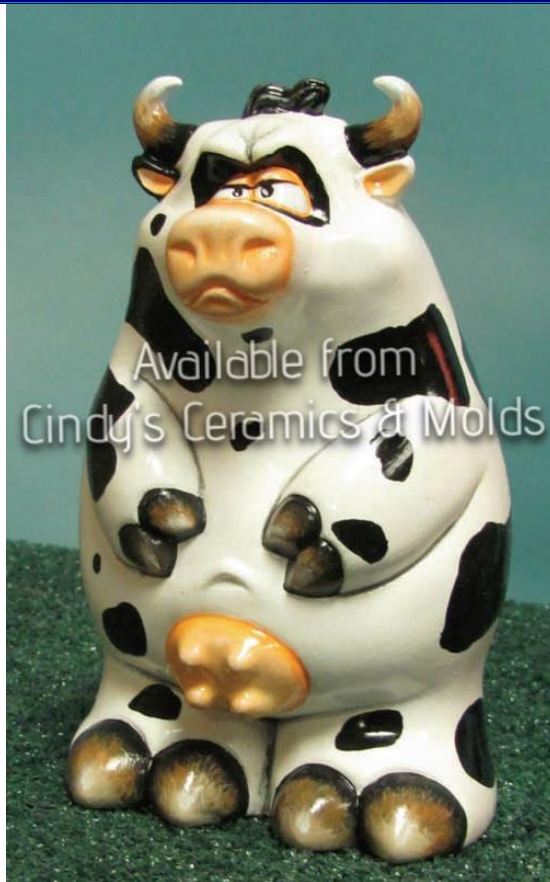

6 Tall by 5.5
Wide

12.00

Beaver with Hatchet

CS-185