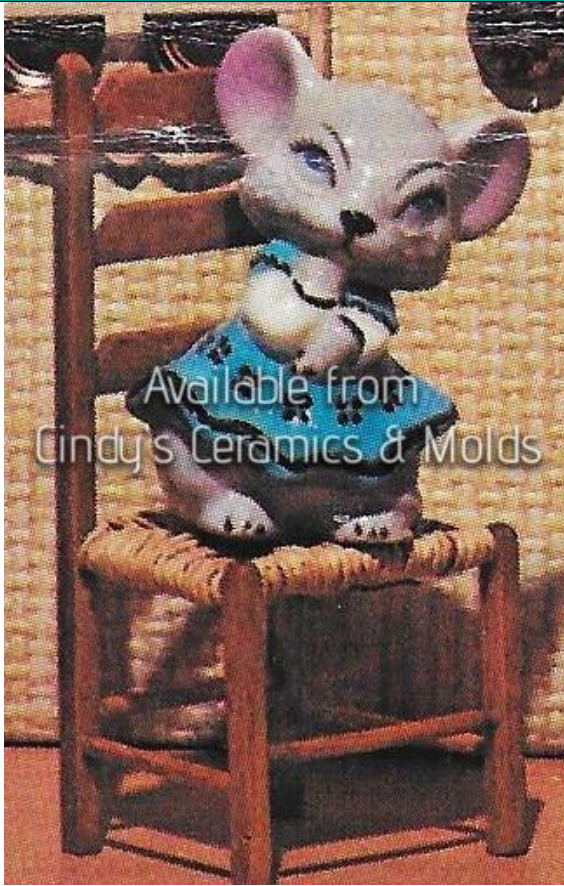

*A-220

Available from
Cindy's Ceramics & Molds

2.25 High

4.00

*AO-948