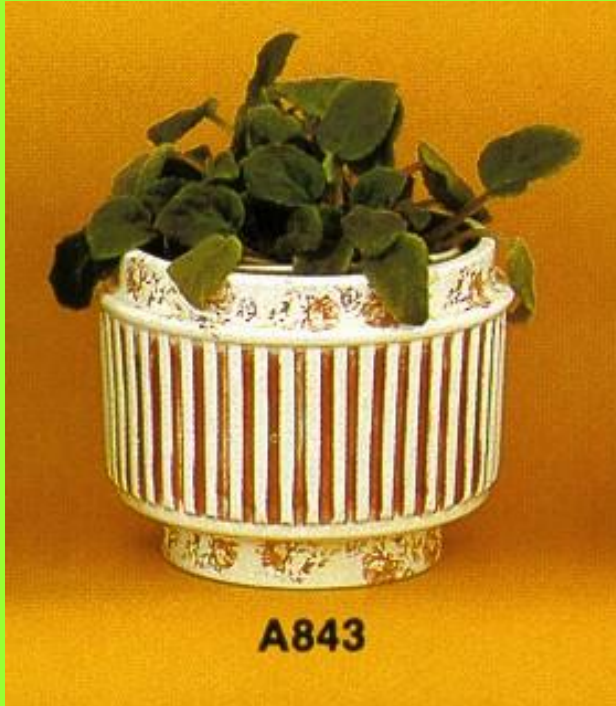

Pot with Vertical Ridges

A-843