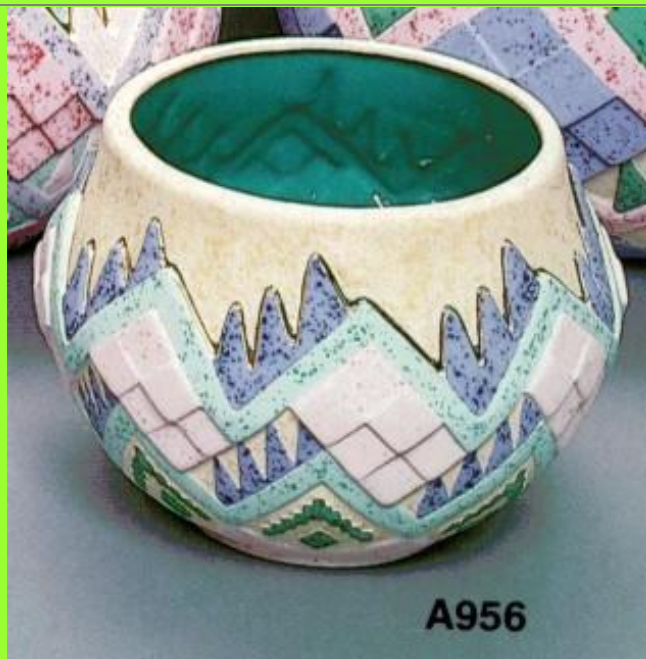

9 <sup>5</sup>/<sub>8</sub> Diameter  
by 7 High

12.30

A-843

7.00

Pot with Vertical Ridges

A-956

8 1/2 Diameter  
by 6 High

9.60

Indian Pot #3

<p>CE-514</p>	 <p>Bud Vase</p>	<p>7 Tall</p>	<p>6.60</p>
<p>MO-910</p>	<p>Basic Vases</p>	<p>6 High by 4 1/2 Diameter &amp; 8 High by 8 1/2 Diameter</p>	<p>7.70 Each</p>
<p>CP-3271, 3204</p>	 <p>Small Angel Planter (Shown on Rock Base)</p>	<p>4 1/2 Tall by 8 Wide</p>	<p>11.70</p>