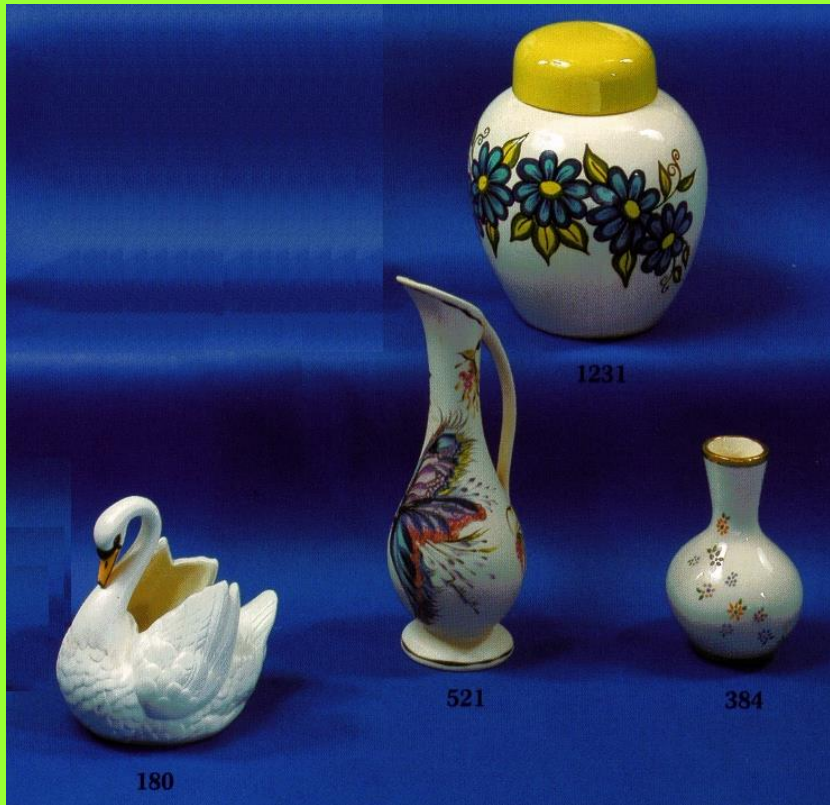

ECM-373

6.00 set

Three Medium Vases

H-521

9 High

11.50

Plain Bud Vase

H-1846