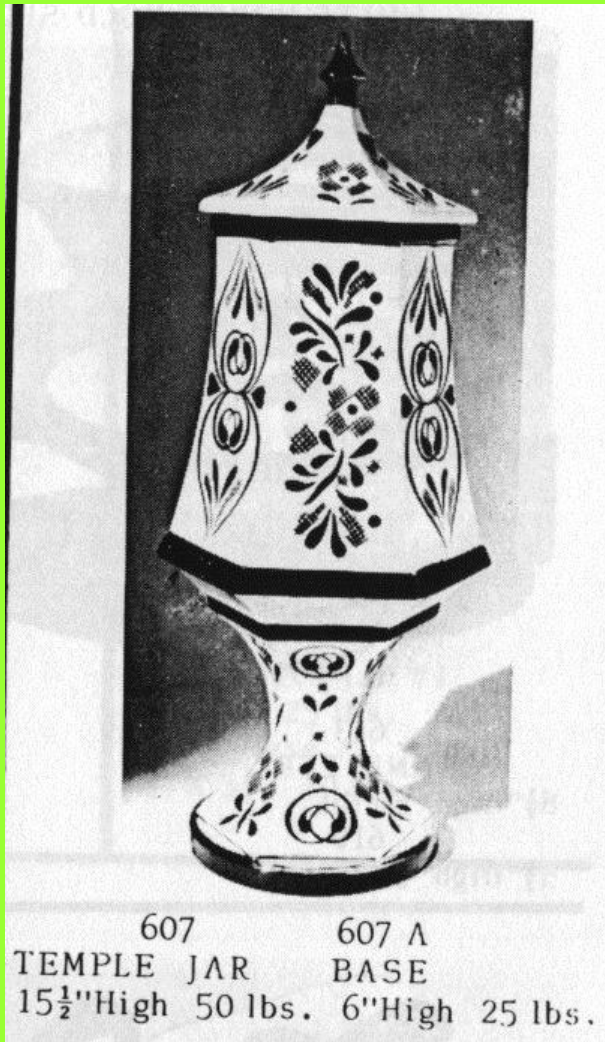

(5" tall) STRAWBERRY POT 10" wide

Strawberry Pot

10 Wide by 5  
Tall

6.30

ALB-198

Rose Jar with Lid

8 1/4 High

14.90

ALB-827

13 <sup>1</sup>/<sub>8</sub> High by  
8 <sup>3</sup>/<sub>8</sub> Wide

25.10

Large Country Jug

WH-607

15 1/2 High

22.75

Temple Jar with Lid