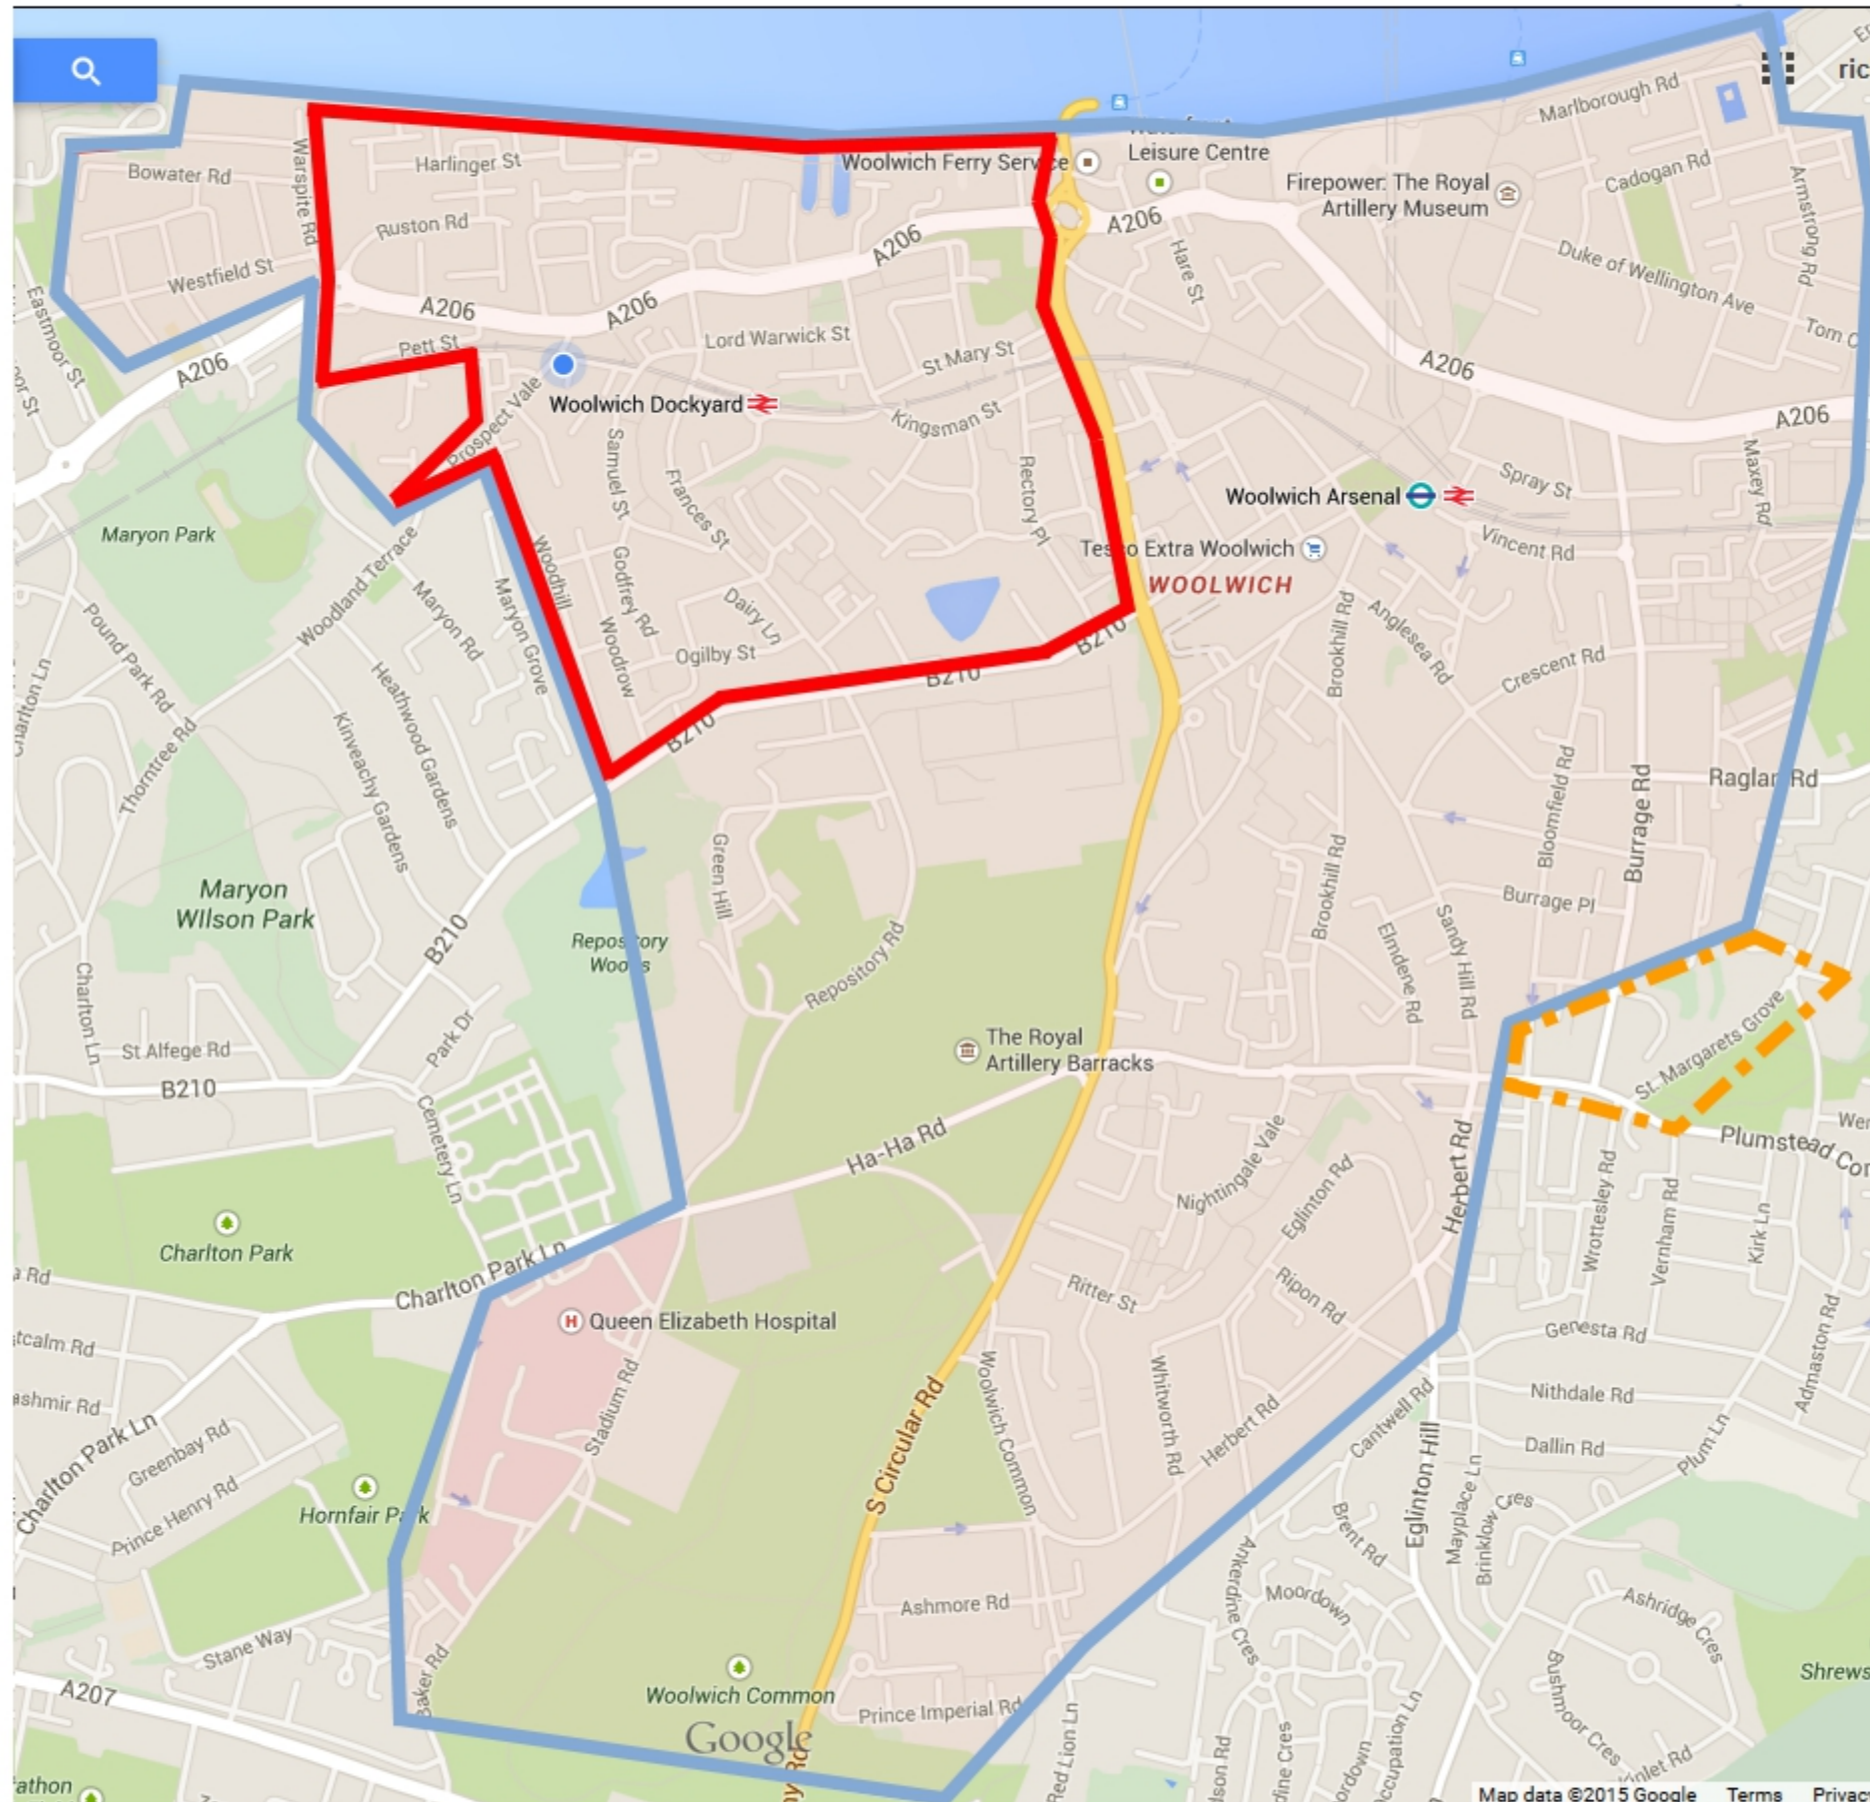

Wonderful Woolwich

Wonderful Woolwich Interest Area

The area in which the Wonderful Woolwich Community Group will liaise with residents, businesses and the Royal Borough of Greenwich on various concerns including solo litter picks, future clean up events and patrolling.

Wonderful Woolwich Active Target Area

The area in which the Wonderful Woolwich Community Group is currently involved in hosting clean up events, community projects and distributes its promotional media.