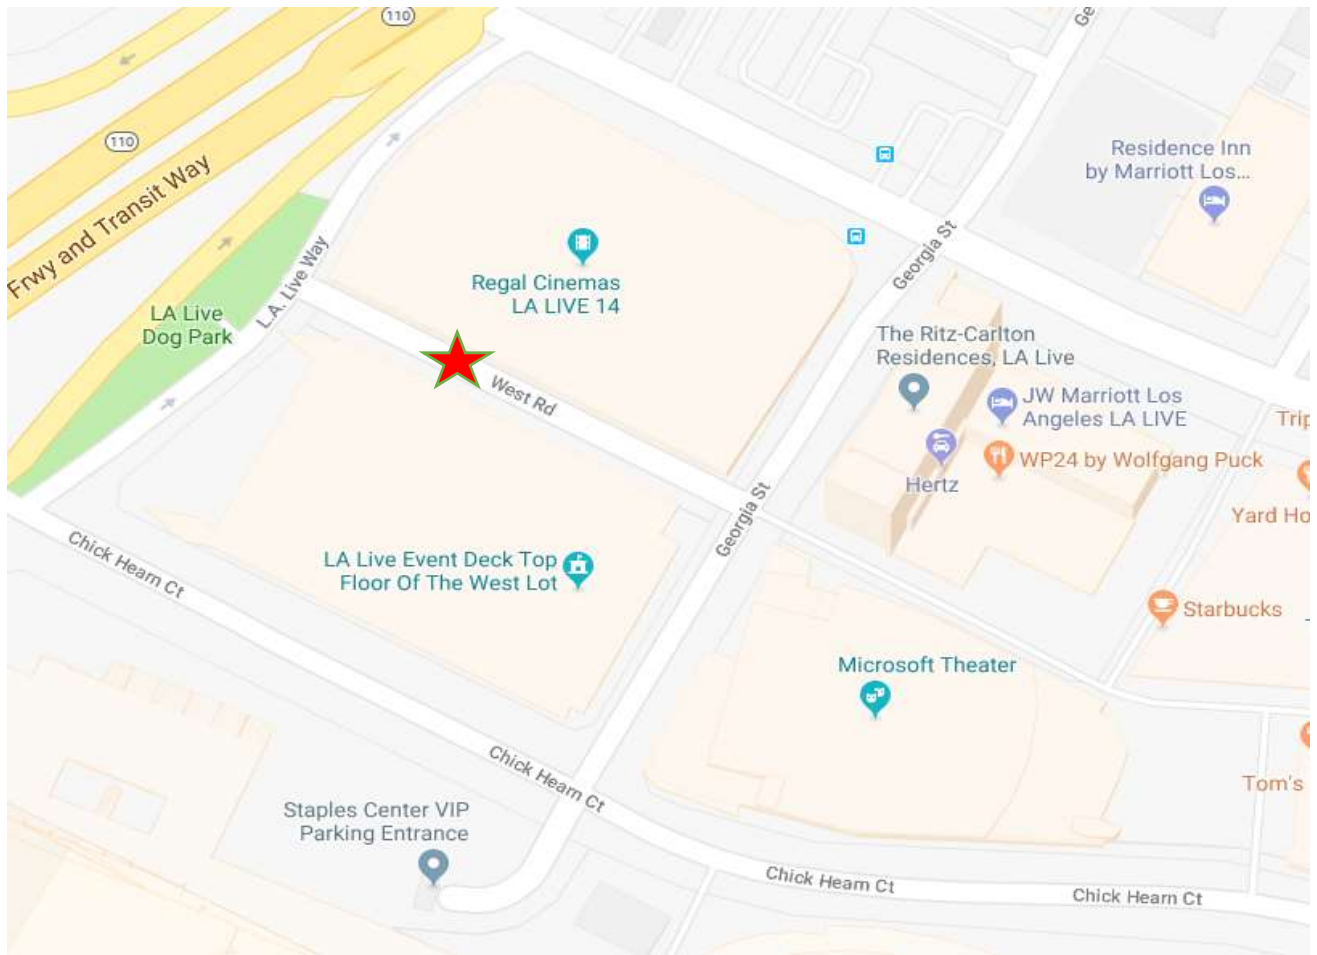

DIRECTIONS TO BALLROOM / WEST ROAD VALET PARKING

Traveling on the 110 South:

- Exit 9th Street
- Right turn on Flower Street
- Right turn on Olympic Blvd.
- Left turn on Georgia St.
- Right turn on West Rd. ★

Traveling on the 110 North:

- Exit 9th Street
- Right turn on Flower Street
- Right turn on Olympic Blvd.
- Left turn on Georgia St.
- Right turn on West Rd. ★

Traveling on the 10 East:

- Exit Hoover St.
- Left turn at Hoover St.
- Right turn on Alvarado St.
- Right turn on Olympic Blvd.
- Right turn on Georgia St.
- Right turn on West Rd. ★

Traveling on the 10 West:

- Transition to the 110 North
- Exit 9th Street
- Right turn on Flower Street
- Right turn on Olympic Blvd.
- Left turn on Georgia St.
- Right turn on West Rd. ★

ADDRESS TO WEST ROAD VALET

**1015 S. Georgia St.
(West Rd.)
Los Angeles, CA 90015**