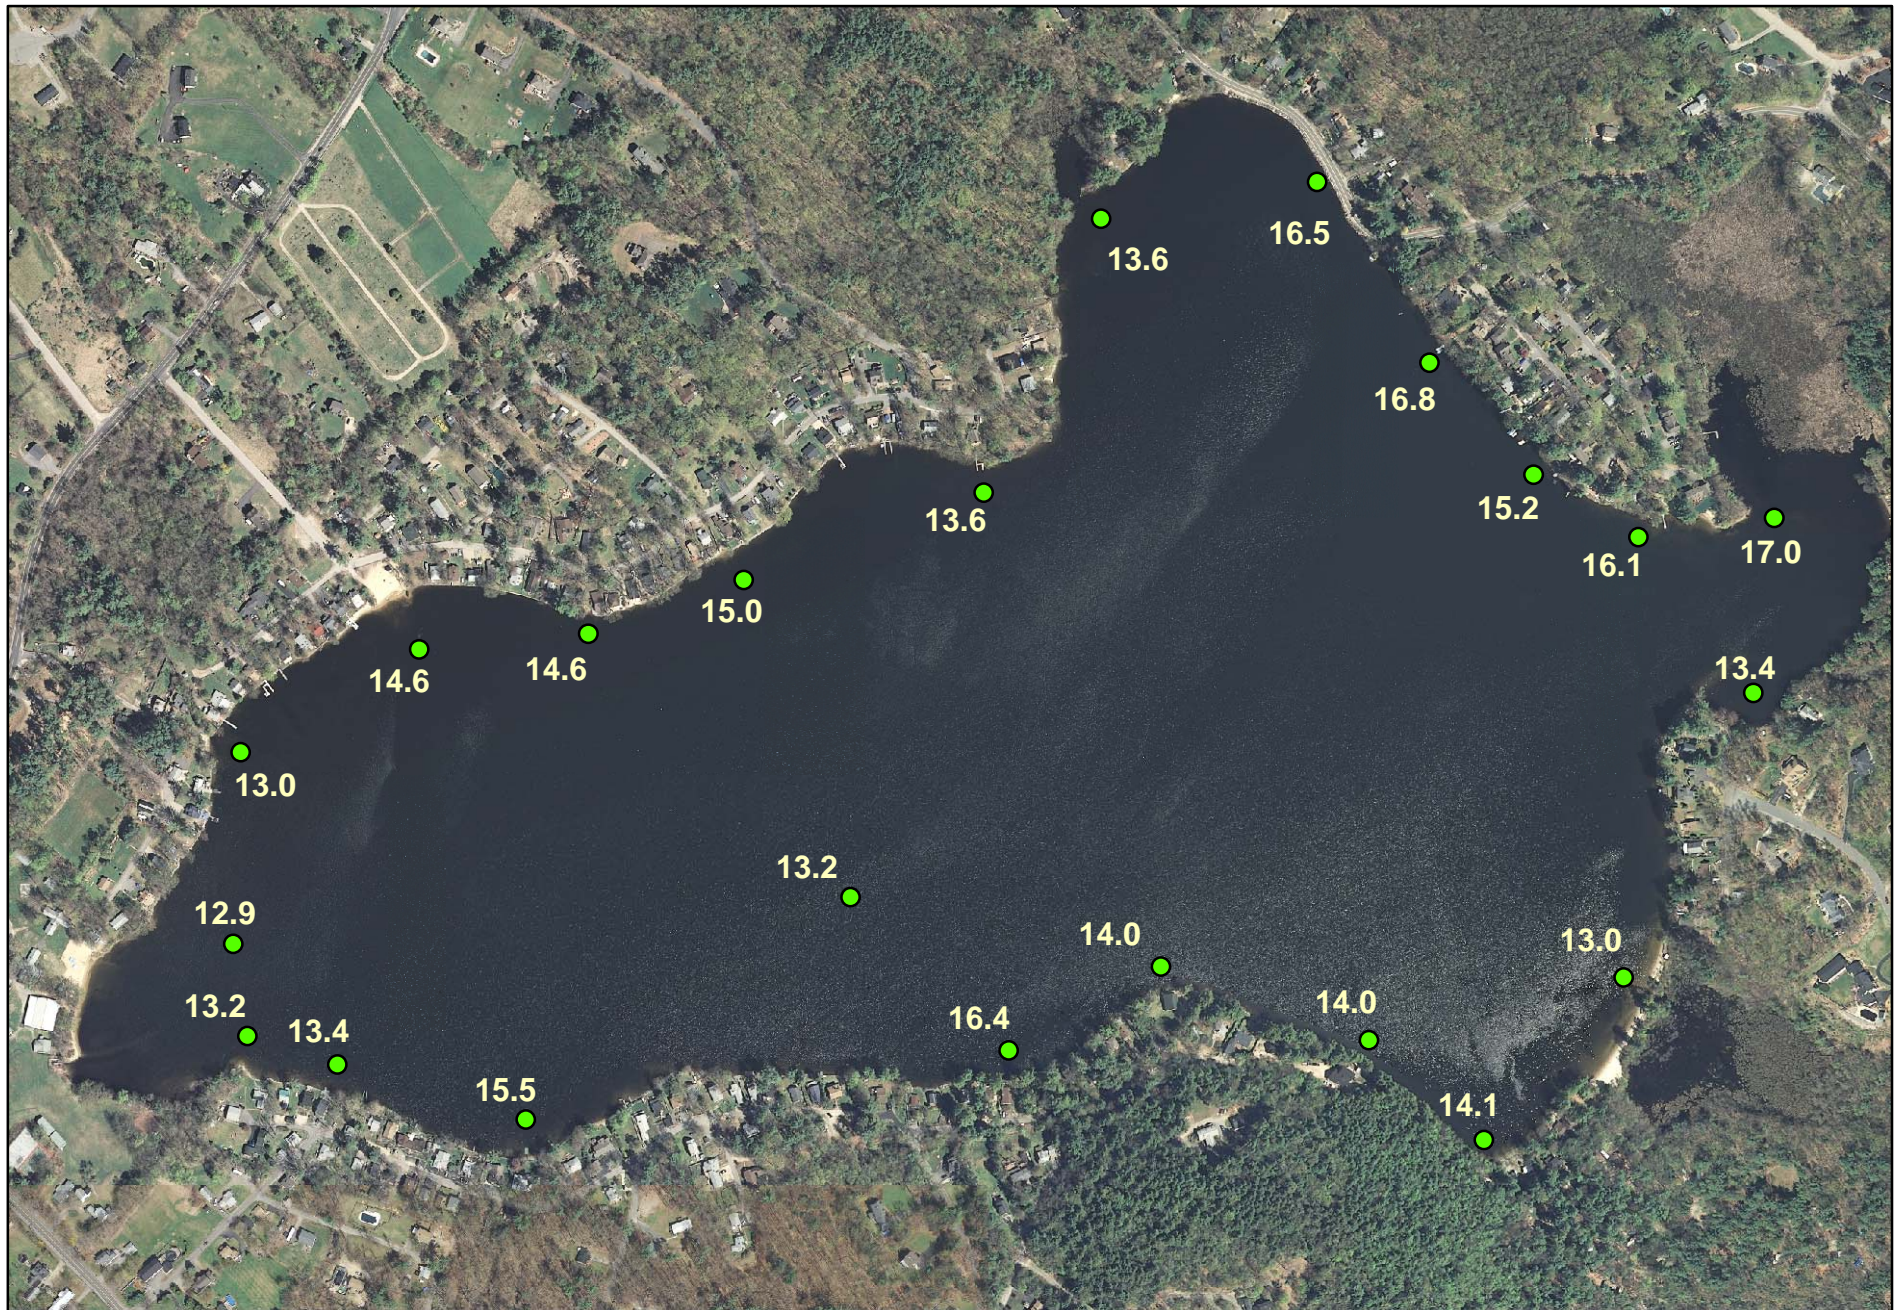

# Sunset Lake-- 2013 Total Phosphorus Survey Results

0 0.05 0.1 0.2 0.3 0.4 Miles