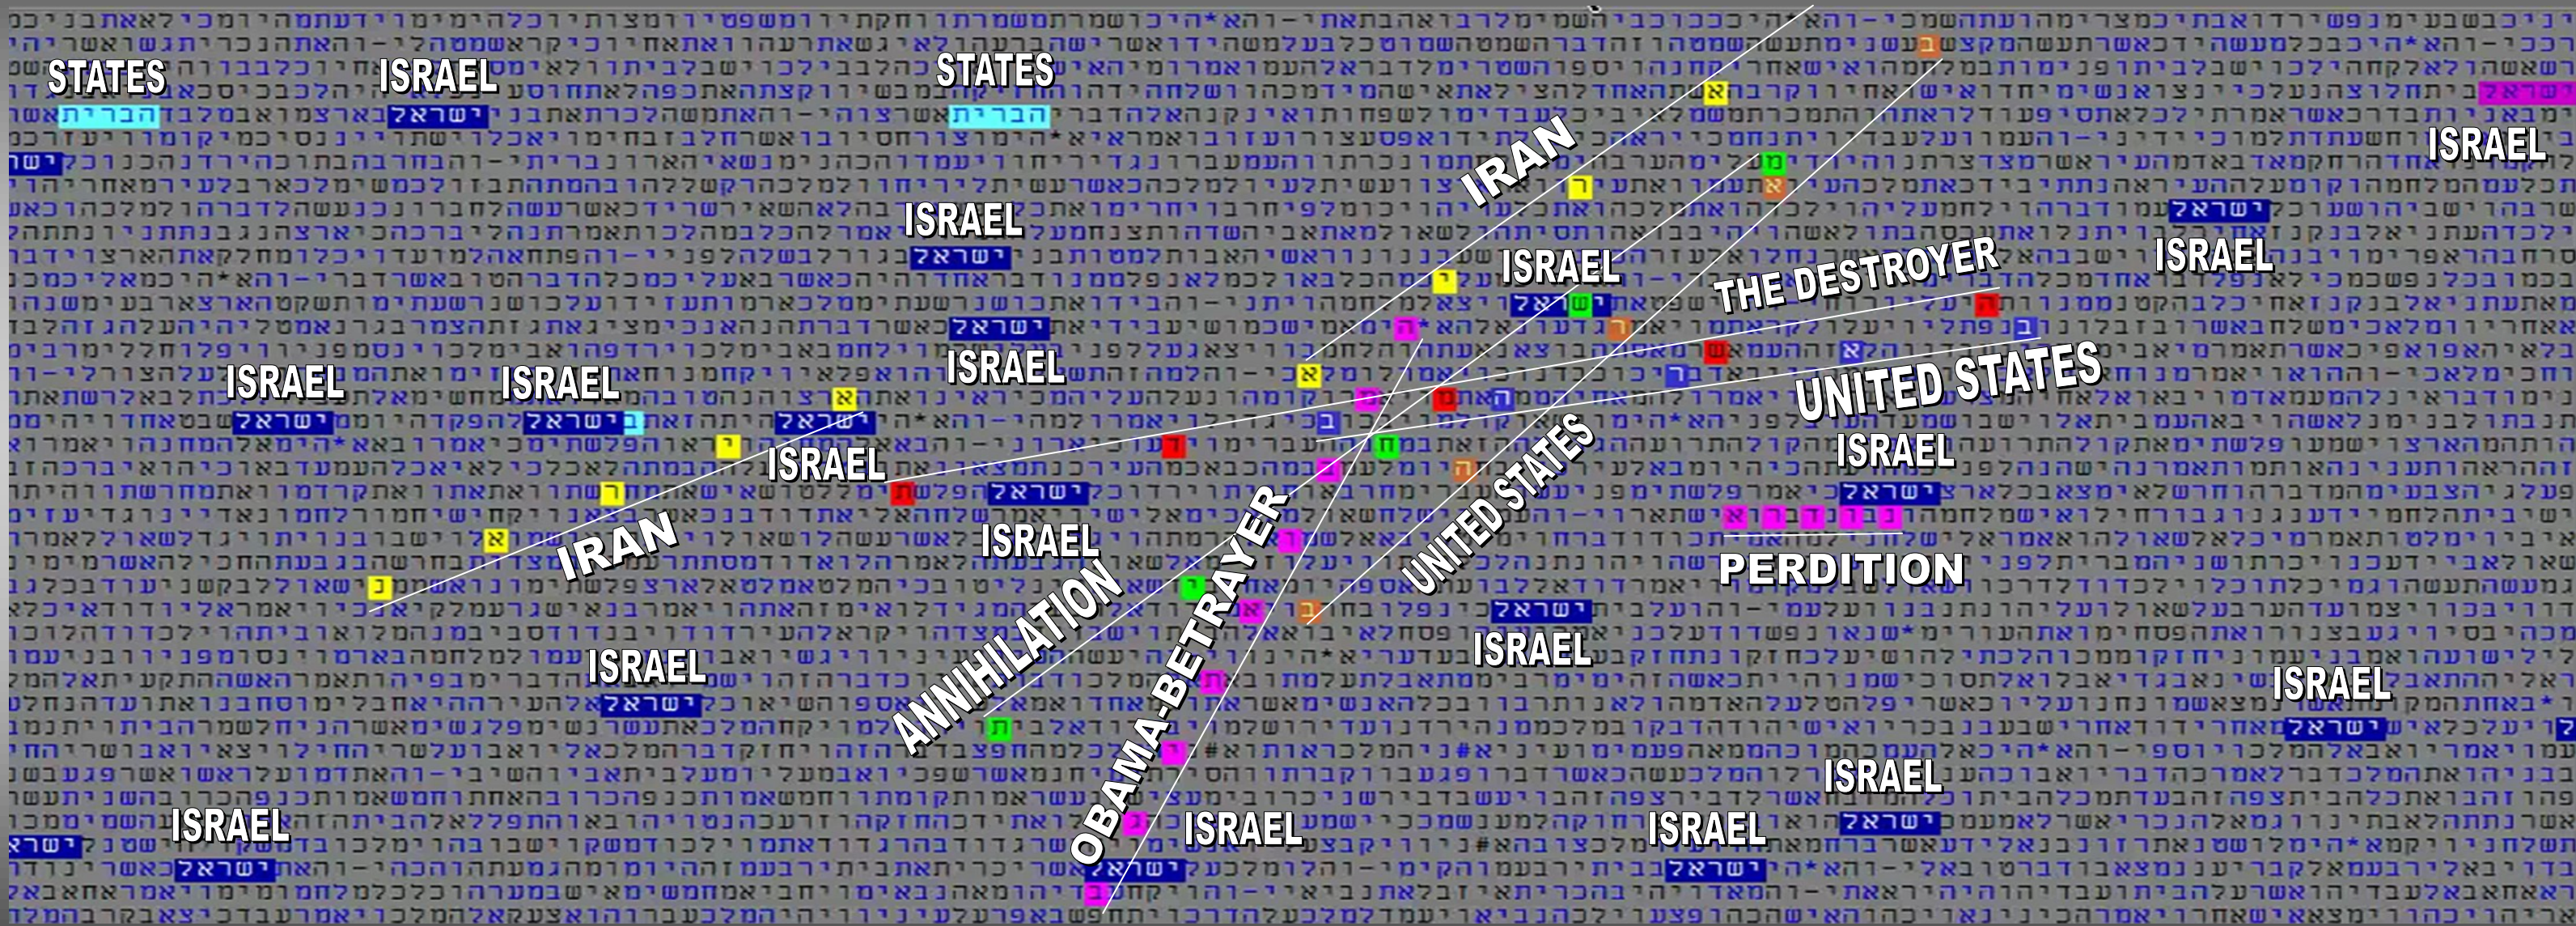

THE SON OF PERDITION I

Bible Code Matrix of Prophecy in Scripture

© MATTHEW WRIGHT MINISTRIES
Graphic layout by Luis B. Vega

RESOURCES
youtube.com/user/TheMatt71269
biblecodenow1@gmail.com
biblecodenow.com
facebook.com/groups/codesearcher

SCRIPTURE SOURCE(S)
Old & New Testament
TorahSoft

FOR AN EXPLANATION - STUDY OF THE CHART CODE MATRIX, VISIT THE YOUTUBE CHANNEL VIDEO SERIES.
WIDTH: 6684 CENTER: 355427