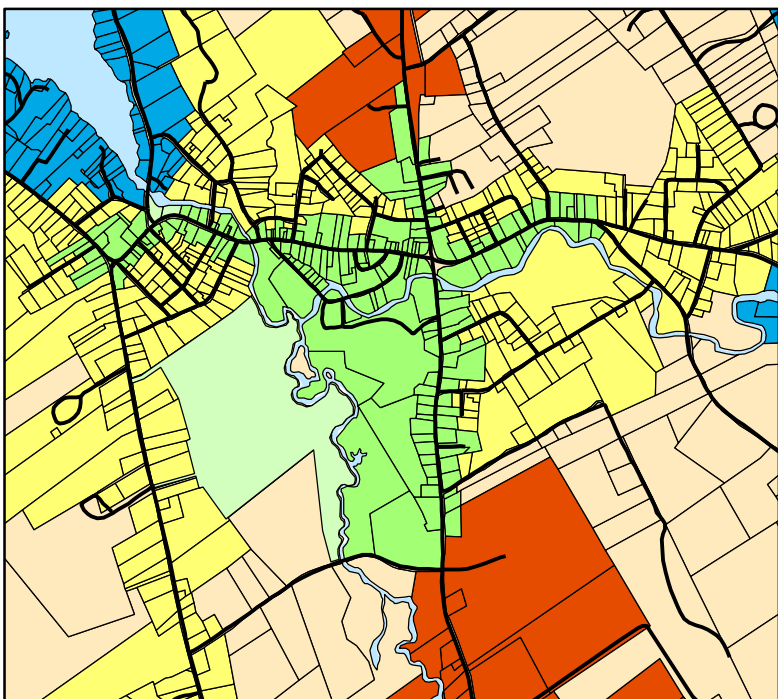

Town of Bridgton Future Land Use Map

Future Land Use Map 2014

- Downtown Village Business District
- Downtown Village Neighborhood
- Inner Corridor
- Outer Corridor
- Outer Village Neighborhood
- Lakeside Neighborhood
- Rural Neighborhood
- Town Parks
- Town Boundary
- Lakes, Ponds and Rivers
- Roads

Downtown Bridgton

Map created by:
Lakes Environmental Association
updated April 2014
Land_use_district11 x17 2014