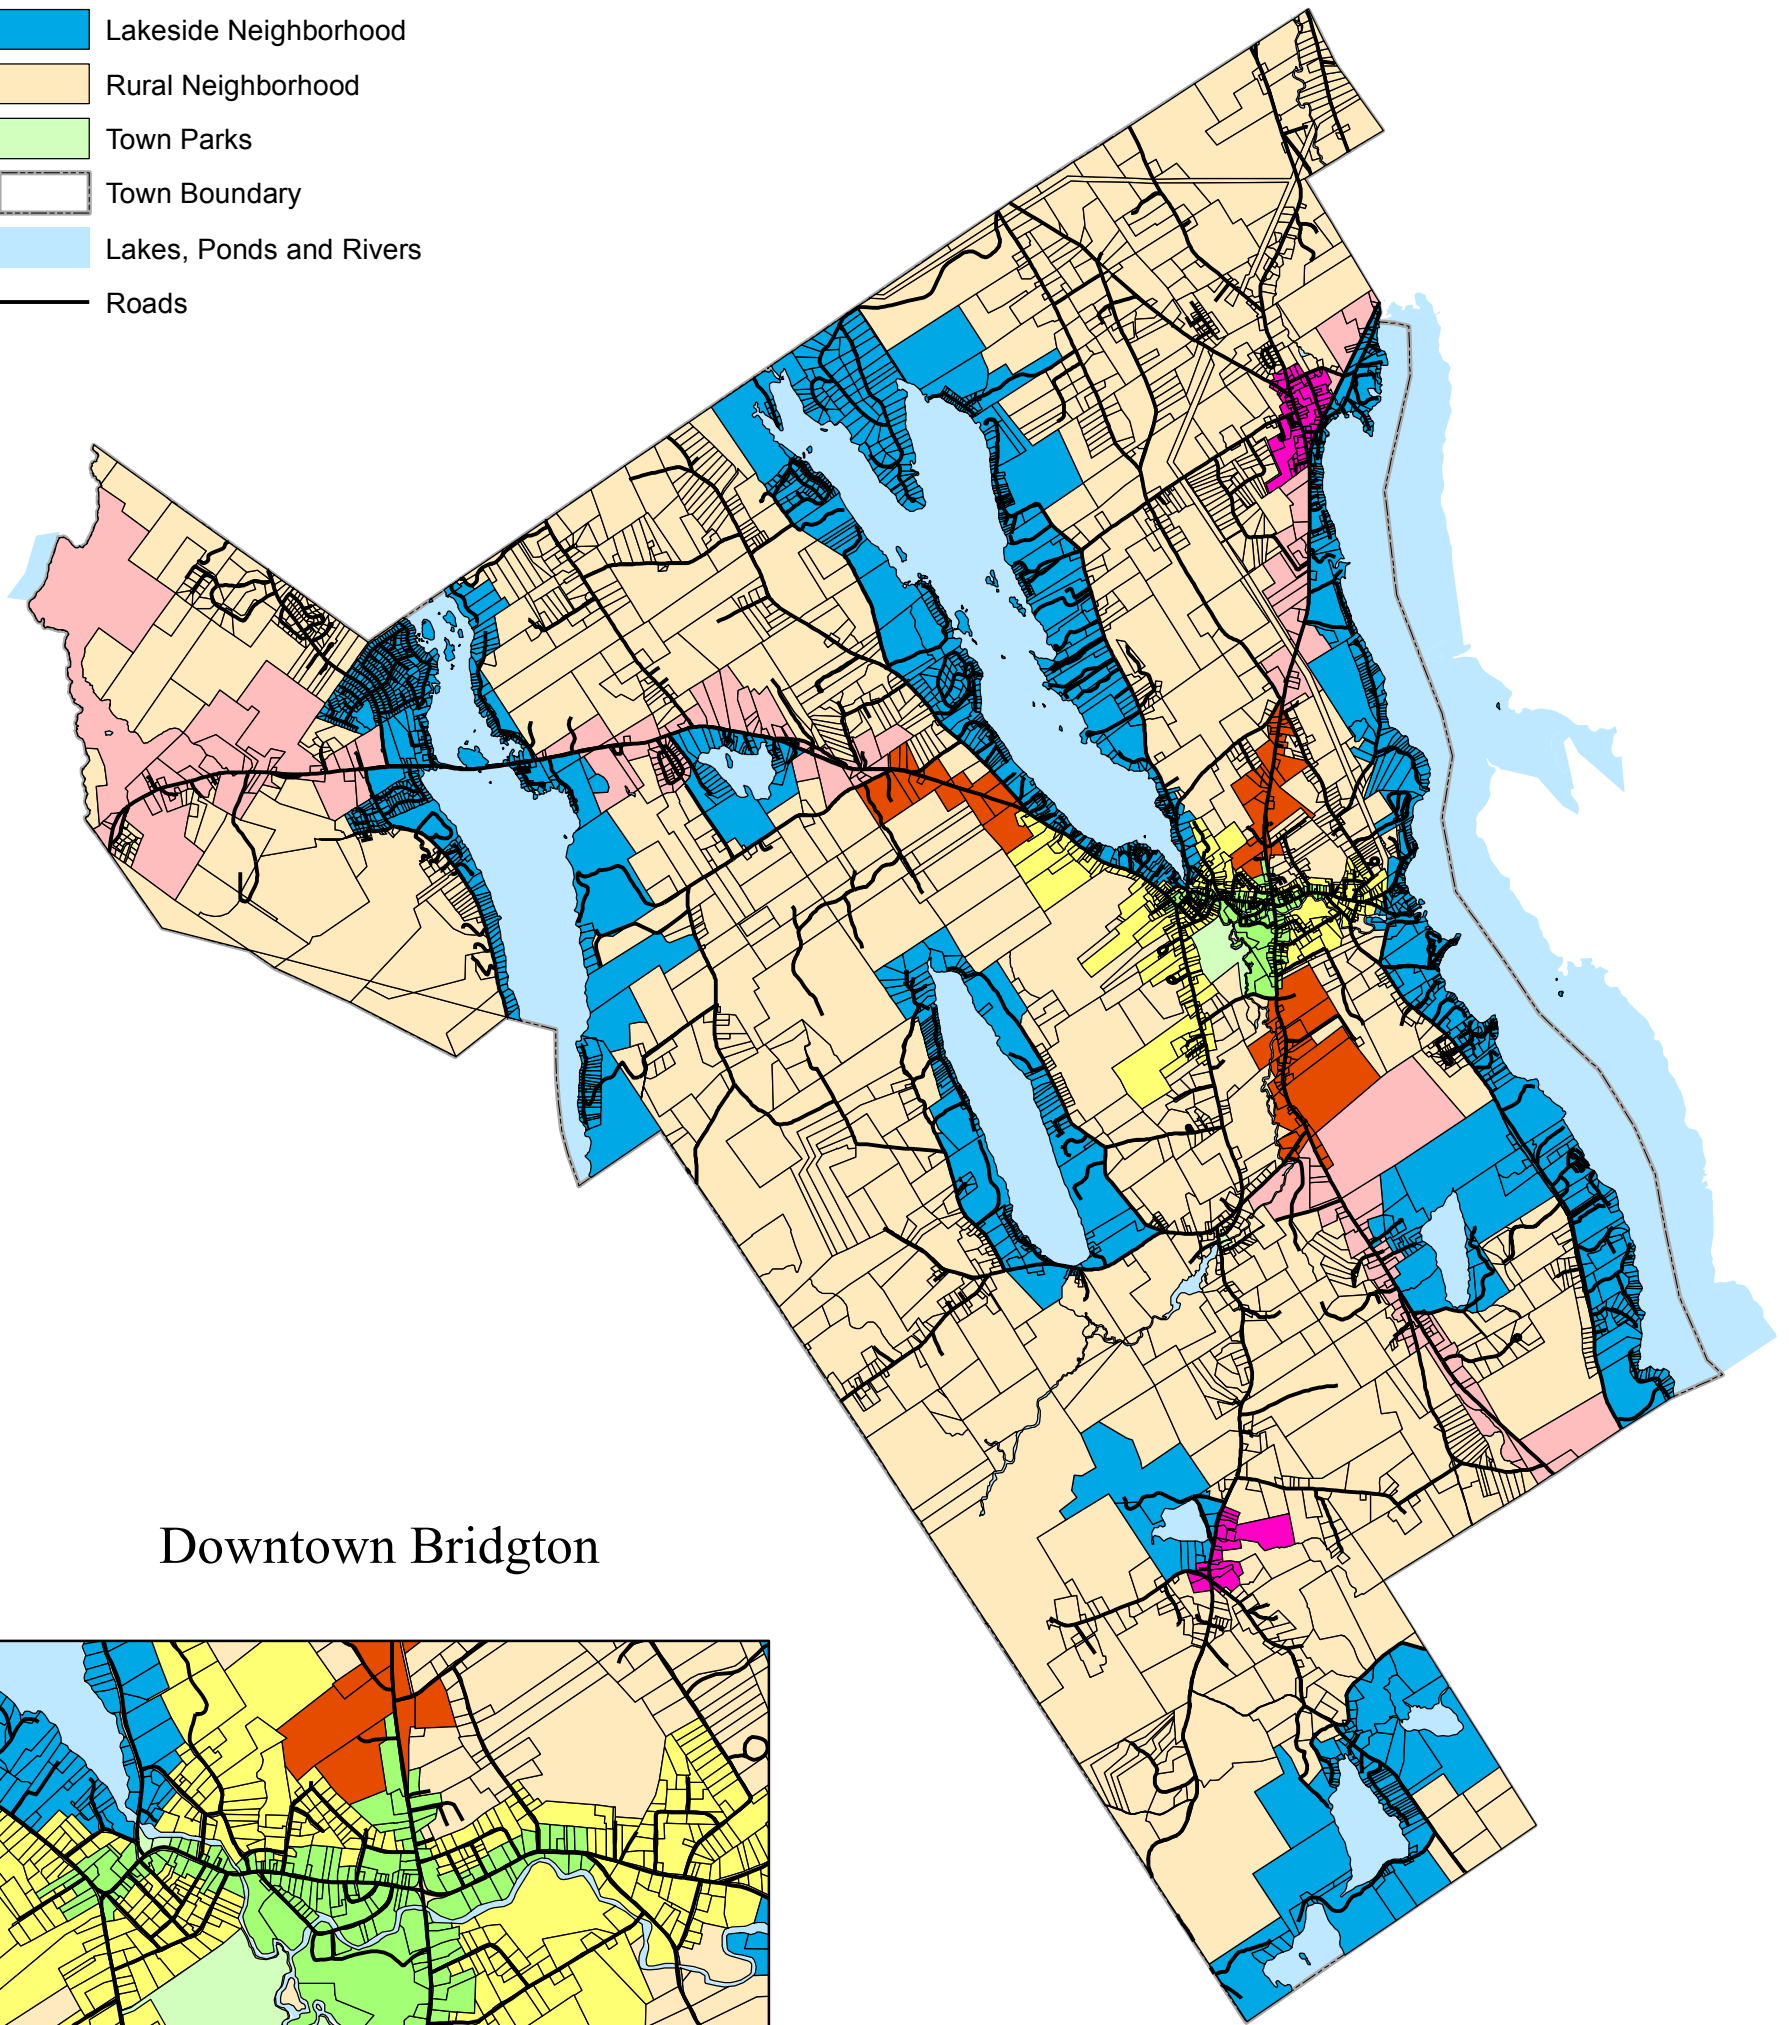

Town of Bridgton Future Land Use Map

Future Land Use Map 2014

- Downtown Village Business District
- Downtown Village Neighborhood
- Inner Corridor
- Outer Corridor
- Outer Village Neighborhood
- Lakeside Neighborhood
- Rural Neighborhood
- Town Parks
- Town Boundary
- Lakes, Ponds and Rivers
- Roads

Downtown Bridgton

Map created by:
Lakes Environmental Association
updated April 2014
Land_use_district11 x17 2014