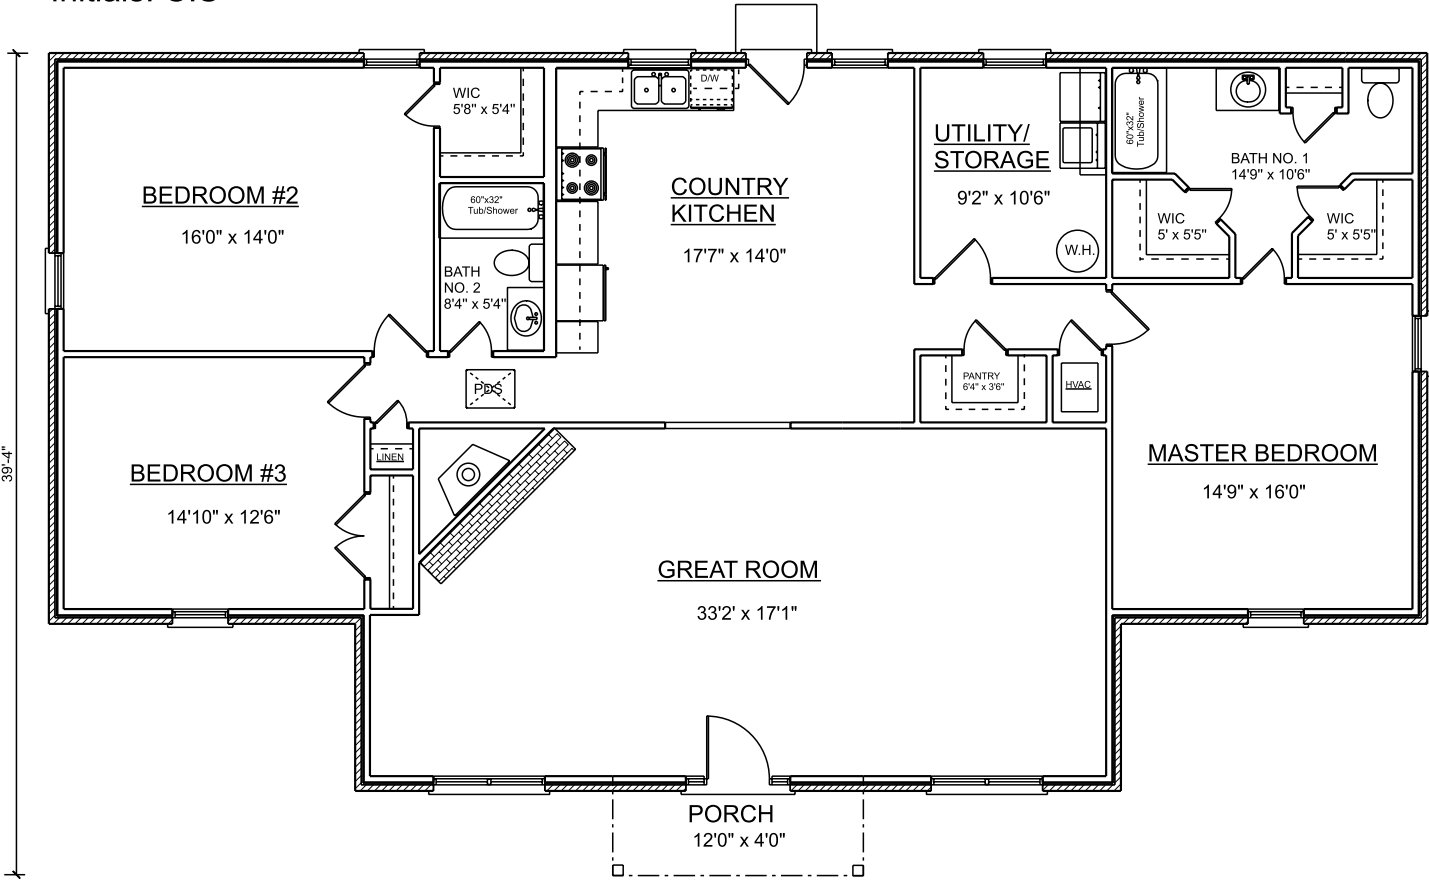

THE CANTERBURY

\$
 Subject to Change
 Date: 8/2019
 Initials: C.S

2098 sq. ft.

Alabama Better Built Homes, Inc.
 2203 Howard Murfee Blvd.
 Prattville, AL 36066
 334-285-6380

MEASUREMENTS AS SHOWN ARE NOT INTENDED TO BE EXACT, THEREFORE ARE NOT GUARANTEED AS SHOWN