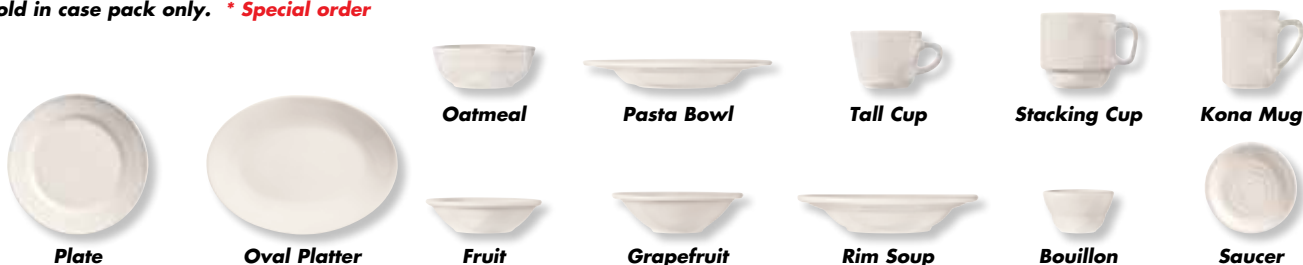

Sold in case pack only. * Special order

TABLETOP

Plate

Oval Platter

Fruit

Grapefruit

Rim Soup

Bouillon