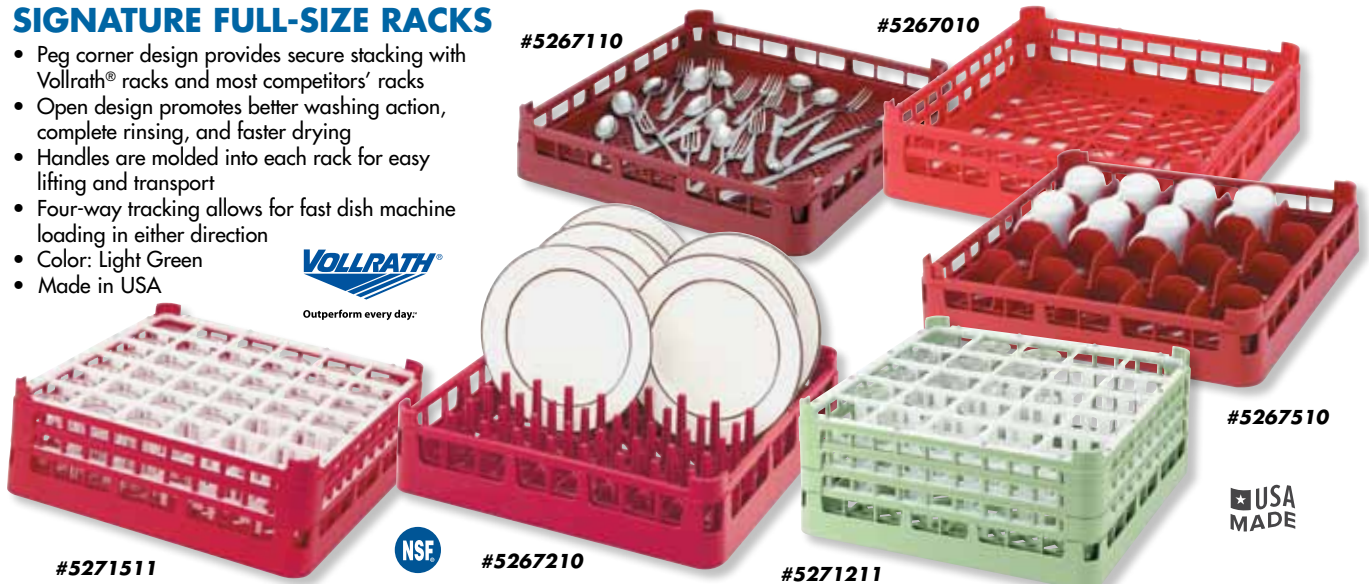

SIGNATURE FULL-SIZE RACKS

- Peg corner design provides secure stacking with Vollrath® racks and most competitors' racks
- Open design promotes better washing action, complete rinsing, and faster drying
- Handles are molded into each rack for easy lifting and transport
- Four-way tracking allows for fast dish machine loading in either direction
- Color: Light Green
- Made in USA

Outperform every day:

Item #	Mfg. #	Overall Dimensions	Compartment Size	Cs Pk
Open Rack – Short				
• For unusual shaped or oversized dishes and utensils				
379898	5267010	19 3/4" x 19 3/4" x 4 1/8"	18" square x 2 13/16"h	6 x 1 ea
Flatware Rack – Full Size				
• Tight lattice bottom grid allows free-flow of cleaning water while flatware stays firmly in place				
379902	5267110	19 3/4" x 19 3/4" x 4 1/8"	18 1/16" square x 2 5/8"h	6 x 1 ea
Plate and Tray Rack – Standard Height				
• Holds plates and trays upright for the ideal cleaning angle				
379905	5267210	19 3/4" x 19 3/4" x 3 1/4"	1 1/16" x 18 1/16" x 2 3/4"h	6 x 1 ea
Plate and Tray Rack – Extended Height				
• Taller pegs and sidewalls accommodate larger plates, added plate lock keeps plates from touching				
379966	5269510	19 3/4" x 19 3/4" x 4 7/8"	1 1/16" x 18 1/16" x 3 1/4"h	5 x 1 ea
Cup Rack – 16 Compartments, Short				
• Will hold most standard-sized cups				
379908*	5267410	19 3/4" x 19 3/4" x 4 1/8"	4 5/16" square x 2 3/4"h	6 x 1 ea
Cup Rack – 16 Compartments, Medium				
• Extra high molded compartments prevent chipping and breaking				
379912	5267611	19 3/4" x 19 3/4" x 5 1/16"	4 5/16" square x 4 1/8"h	4 x 1 ea
Cup Rack – 20 Compartments, Short				
• Will hold most standard-sized cups				
379910	5267510	19 3/4" x 19 3/4" x 4 1/8"	3 7/16" x 4 5/16" x 2 1 1/16"h	6 x 1 ea
Cup Rack – 20 Compartments, Medium				
• Extra high molded compartments prevent chipping and breaking				
379913	5267711	19 3/4" x 19 3/4" x 5 1/2"	3 7/16" x 4 5/16" x 4 1/8"h	4 x 1 ea
Glass Rack – 25 Compartments, Extra Tall				
379967	5271211	19 3/4" x 19 3/4" x 8 1/2"	3 1/2" x 3 1/2" x 4 15/16"	3 x 1 ea
Glass Rack – 36 Compartments, Tall				
379968	5271511	19 3/4" x 19 3/4" x 7"	2 7/8" square x 5 1/16"h	3 x 1 ea

Sold in case pack or eaches. * Special order

8-COMPARTMENT FLATWARE BASKET W/HANDLES

- Presort, soak and wash your flatware
- Two baskets fit full-size open rack – nest for compact storage – handles for easy lifting
- 18 1/2" x 13 5/16" high
- Compartment size: 3 3/16" square x 4 1/4" high
- Color: Light Green
- Made in USA