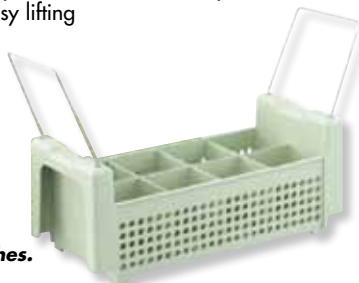

Item #379781
Mfg. #52641
Cs Pk 4 x 1 ea
Sold in case pack or eaches.

PLASTIC RACK DOLLY

- Provides smooth, safe transport for all full-size racks
- Durable plastic is resistant to rust and corrosion
- 4" non-marking wheels
- Platform dimensions: 20" x 20"
- Weight capacity: 200 lb
- Made in USA
- Cs Pk 1 x 1 ea

Outperform every day: