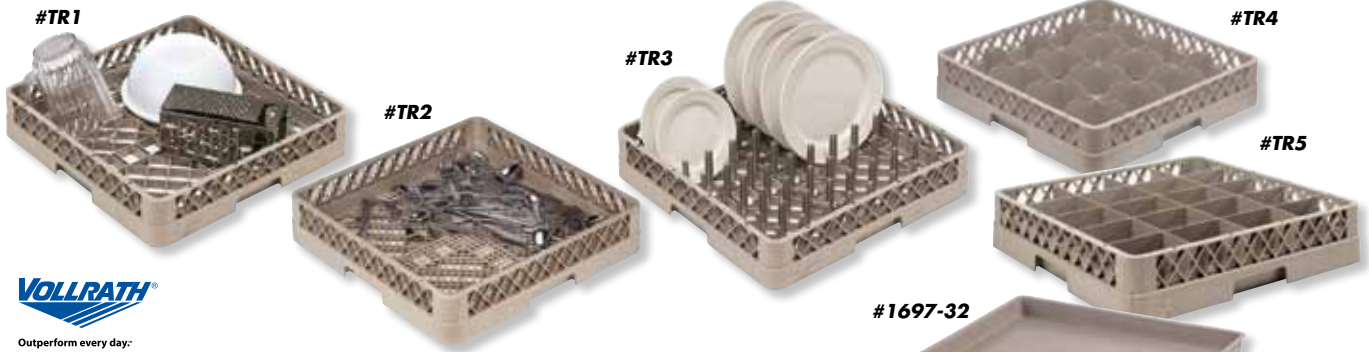

Outperform every day.

TRAEX® WAREWASHING RACKS

- Open profile allows top-to-bottom and side-to-side washing action
- Snap-fit extenders • Racks stack with all domestic competitive racks
- Double wall construction • Handles on all four sides – can enter dishwasher from any side • Overall Dimensions: 19 $\frac{3}{4}$ " x 19 $\frac{3}{4}$ " x 4" • Color: Beige

Item #	Mfg. #	Compartment Size	Cs Pk
Open Rack – 1 Extender – Ideal For Cups, Bowls and Large or Irregularly Shaped Items			
429336	TR1	18$\frac{1}{8}$" square x 3$\frac{1}{4}$"h	6 x 1 ea
Flatware Rack – 1 Extender – Mesh Surface Keeps Flatware in the Rack			
429337	TR2	18$\frac{1}{8}$" square x 3$\frac{1}{4}$"h	6 x 1 ea
Peg Rack – 1 Extender – Longer Pegs Support Large Plates and Trays			
429338	TR3	18$\frac{1}{8}$" square x 3$\frac{1}{4}$"h	6 x 1 ea
Cup Rack – 16 Compartments – With Tilt Bar for Drainage			
502152	TR4	4$\frac{7}{16}$" square x 3$\frac{1}{4}$"h	6 x 1 ea
Cup Rack – 20 Compartments – With Tilt Bar for Drainage			
429340	TR5	3$\frac{1}{32}$" x 4$\frac{1}{16}$" x 3$\frac{1}{4}$"h	6 x 1 ea
Sold in case pack or eaches.			
Traex® Dolly – High-Density Polyethylene, 5" Casters, Beige			
380782†	1697-32	21" x 21"	1 x 1 ea
Sold in case pack only. † Not NSF			

TRAEX® STANDARD FULL-SIZE COMPARTMENT RACKS

- Color: Beige
- Cs Pk 2 x 1 ea

Outperform every day.