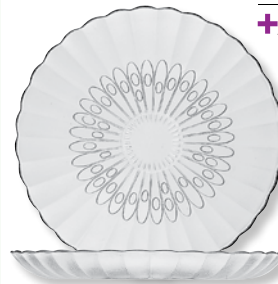

BOUQUET

LIBBEY®
+DuraTuff®

Salad Plate, 7 5/8"
Item #370395
Mfg. #15500 +
H7/8" T7 5/8"
B5 1/2" D7 5/8"
Cs Pk 1 x 3 dz