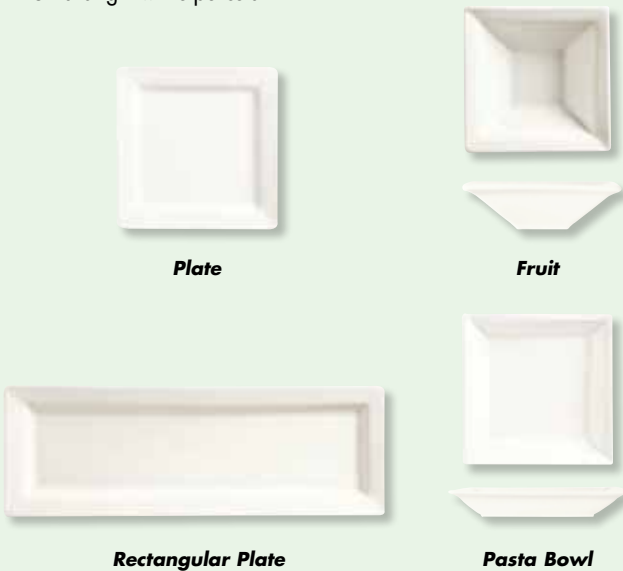

Sold in case pack only. * Special order

Plate

Oval Platter

WORLD®
TABLEWARE

SLATE

- Minimalist geometry and generous well space perfectly complement creative food presentations
- Ultra bright white porcelain