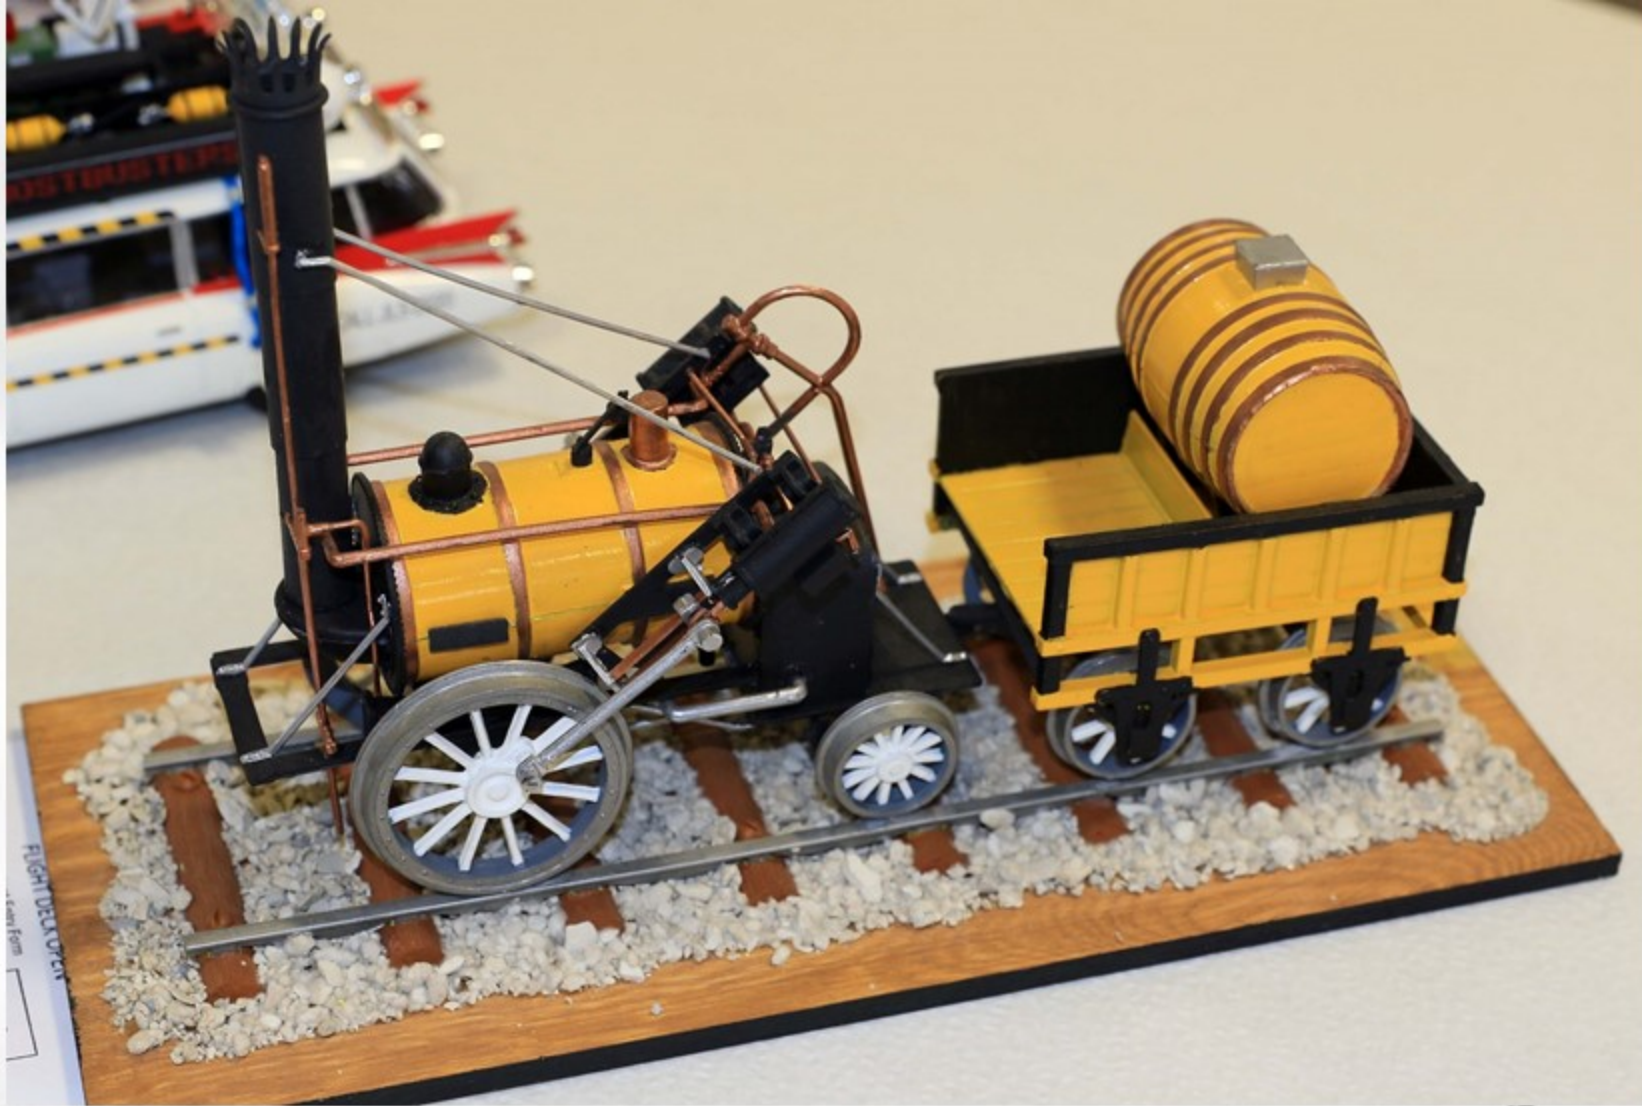

## Open Plastic Scale Model Contest

**FLIGHT DECK**  
RESTAURANT

In association  
with

**Top 15 Award**

**"Savoia - Marchetti S.79, 1/48th scale"**  
by Jorge Suarez