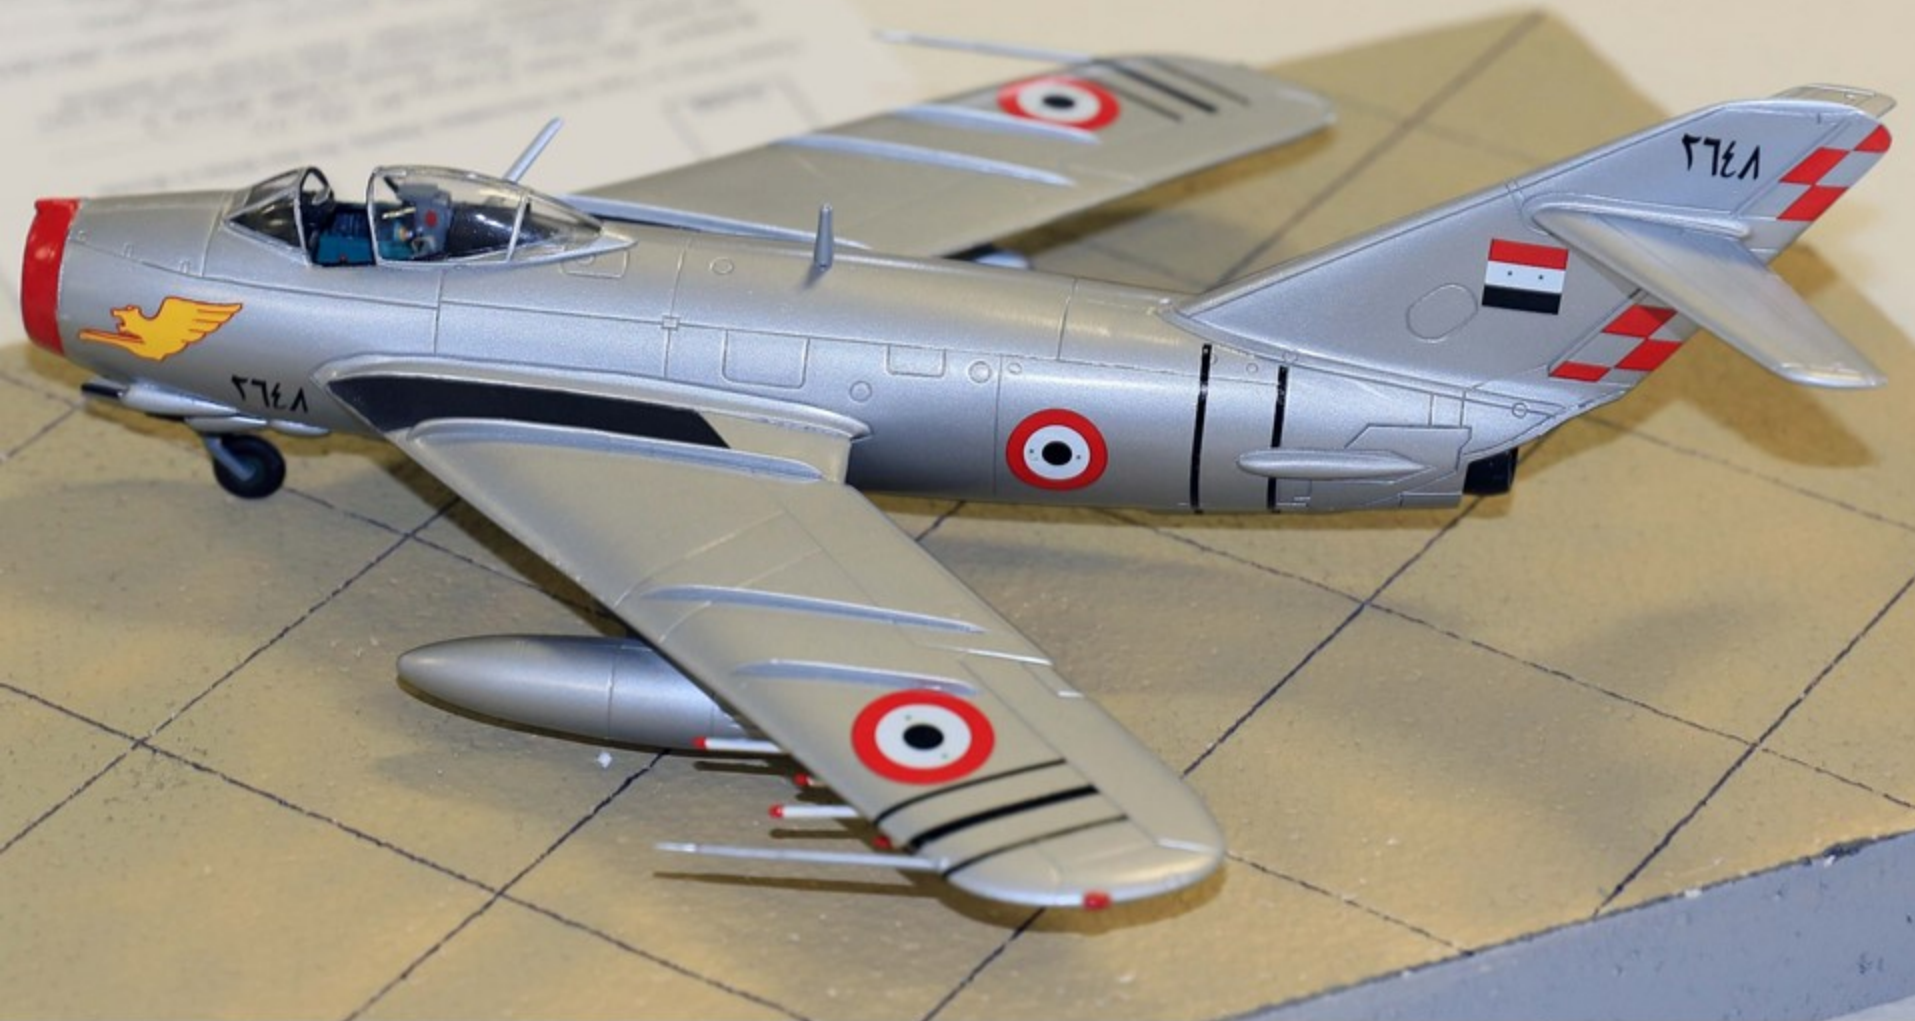

Open Plastic Scale Model Contest

FLIGHT DECK
RESTAURANT

In association
with

Top 15 Award

"Egyptian AF MIG - 17F"
by Jim Hamilton