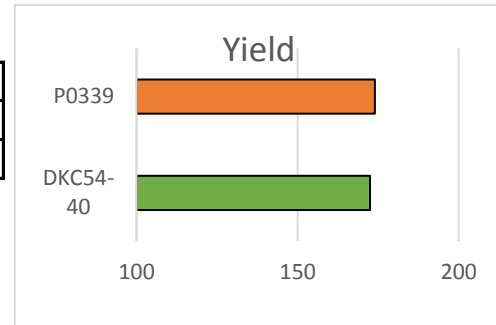

Cooperator: Wolgemuth Farview

Plot type: Side by side trials

Trial 1: DKC54-40 vs. P0339AM

Previous Crop: Soybeans

Planting Date: 4/19/16

Harvest Date: 9/7/16

Population: 32000

Acres: 12.5

Moisture: 19.9%

Hybrid	Yield
DKC54-40	172.5
P0339	174

Trial 1: DKC58-06 vs. P0843AM

Previous Crop: Corn

Planting Date: 5/20/16

Harvest Date: 9/21/16

Population: 36000

Acres: 14.2