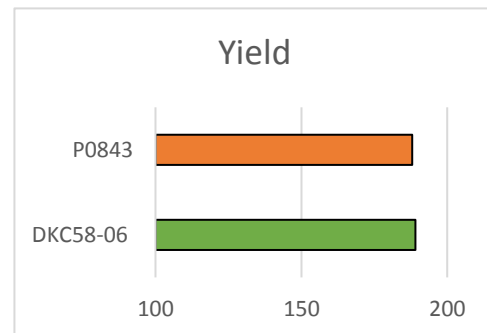

Cooperator: Wolgemuth Farview

Plot type: Side by side trials

Trial 1: DKC54-40 vs. P0339AM

Previous Crop: Soybeans

Planting Date: 4/19/16

Harvest Date: 9/7/16

Population: 32000

Acres: 12.5

Moisture: 19.9%

Hybrid	Yield
DKC54-40	172.5
P0339	174

Trial 1: DKC58-06 vs. P0843AM

Previous Crop: Corn

Planting Date: 5/20/16

Harvest Date: 9/21/16

Population: 36000

Acres: 14.2

Moisture: 22.1%

Hybrid	Yield
DKC58-06	189.1
P0843	188

Trial 1: DKC63-87 vs. P1197AM

Previous Crop: Corn

Planting Date: 4/19/16

Harvest Date: 9/24/16

Population: 34000

Acres: 14.75