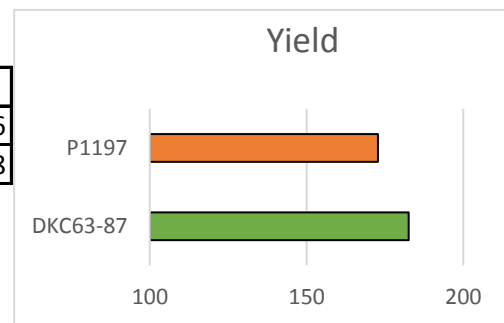

Moisture: 22.1%

Hybrid	Yield
DKC58-06	189.1
P0843	188

Trial 1: DKC63-87 vs. P1197AM

Previous Crop: Corn

Planting Date: 4/19/16

Harvest Date: 9/24/16

Population: 34000

Acres: 14.75

Moisture: 20.9%

Hybrid	Yield
DKC63-87	182.6
P1197	172.8

Lancaster Seed Sales
Research Plot 2016