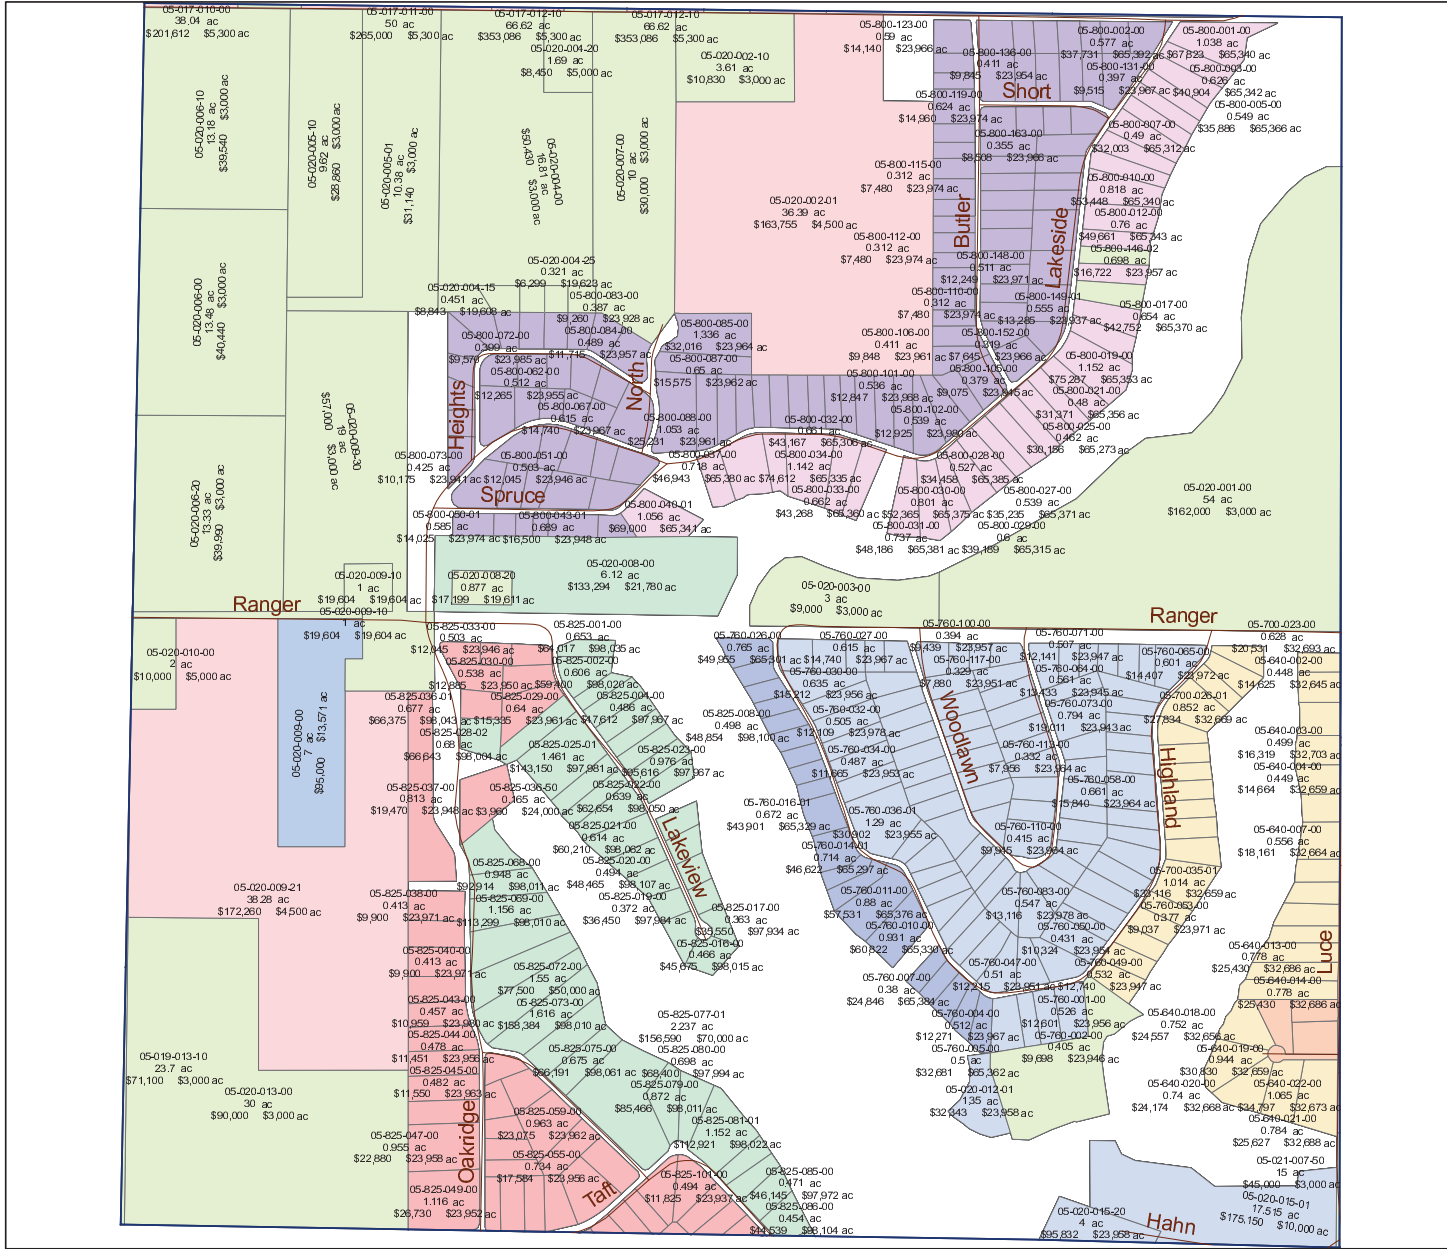

Land Value Map

Town-09N Range-03W
Section 07

2014 Fulton Township

Legend			
	2001 COMM		RAINBOW LAKE HIGHLANDS B L
	4000 FULTON AG		RAINBOW LAKE HEIGHTS B L'S
	4001 RURAL RES		RAINBOW HIGHLANDS W F
	4200 MIDDLETON		RAINBOW LAKE SUB 2 WATER FRONT
	4210 PERRINTON		RAINBOW LAKE SUB 1 B L
	4220 POMPEII		RAINBOW LAKE SUB 2 B L
	RAINBOW LAKE SUB 1 LAKE FRONT		RAINBOW LAKE SUB 3
	LITTLE RAINBOW LAKE SUB 1 & 2 W F		RAINBOW LAKE SUB 4 W F
	RAINBOW LAKE HEIGHTS W F		RAINBOW LAKE SUB 5 W F
	RAINBOW LAKE SUB 3 W F		RAINBOW LAKE SUB 6 L F
	RAINBOW LAKE SUB 4 BACK LOTS		RAINBOW LAKE WEST-WATER FRONT
	RAINBOW LAKE SUB 5 LRL S-1, B L'S		RAINBOW LAKE WEST SUB

Land Value Map

Town-09N Range-03W
Section 20

2014 Fulton Township

Legend

- 2001 COLT
- 4000 FULTON AG
- 4001 RURAL RES
- 4200 MIDDLETON
- 4210 PERRINTON
- 4220 POMPEII
- RAINBOW LAKE SUB 1 LAKE FRONT
- RAINBOW LAKE SUB 1 B L F
- RAINBOW LAKE SUB 1 B L S
- RAINBOW LAKE SUB 2 W F
- RAINBOW LAKE SUB 2 B L
- RAINBOW LAKE SUB 3
- RAINBOW LAKE SUB 4 W F
- LITTLE RAINBOW LAKE SUB 1 & 2 W F
- RAINBOW LAKE SUB 5 W F
- RAINBOW LAKE SUB 6 L F
- RAINBOW LAKE SUB 3 W F
- RAINBOW LAKE SUB 4 BACK LOTS
- RAINBOW LAKE SUB 5 LRL S-1 B L S
- RAINBOW LAKE HIGHLANDS B L
- RAINBOW LAKE HEIGHTS B L S
- RAINBOW HIGHLANDS W F
- RAINBOW LAKE SUB 2 WATER FRONT
- RAINBOW LAKE SUB 1 B L
- RAINBOW LAKE SUB 2 B L
- RAINBOW LAKE SUB 3
- RAINBOW LAKE SUB 4 W F
- RAINBOW LAKE SUB 5 W F
- RAINBOW LAKE SUB 6 L F
- RAINBOW LAKE WEST-WATER FRONT
- RAINBOW LAKE WEST SUB