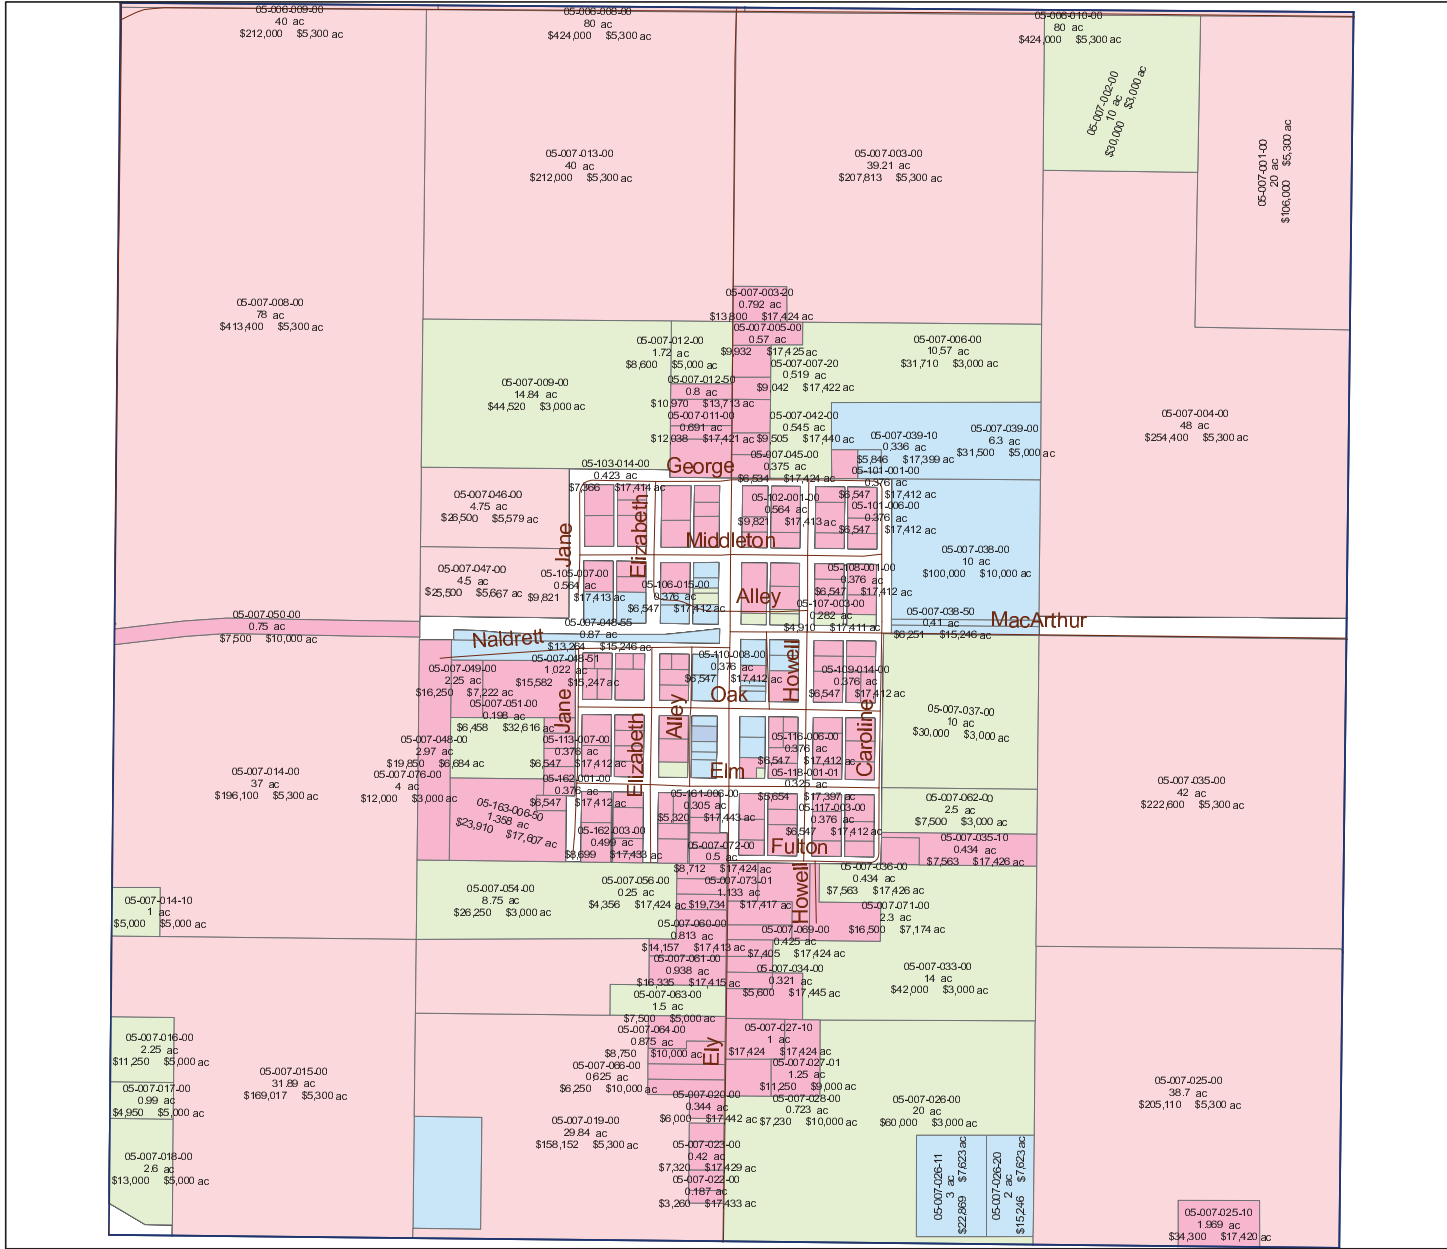

Land Value Map

Town-09N Range-03W
Section 07

2014 Fulton Township

Legend			
	2001 COMM		RAINBOW LAKE HIGHLANDS B L
	4000 FULTON AG		RAINBOW LAKE HEIGHTS B L'S
	4001 RURAL RES		RAINBOW HIGHLANDS W F
	4200 MIDDLETON		RAINBOW LAKE SUB 2 WATER FRONT
	4210 PERRINTON		RAINBOW LAKE SUB 1 B L
	4220 POMPEII		RAINBOW LAKE SUB 2 B L
	RAINBOW LAKE SUB 1 LAKE FRONT		RAINBOW LAKE SUB 3
	LITTLE RAINBOW LAKE SUB 1 & 2 W F		RAINBOW LAKE SUB 4 W F
	RAINBOW LAKE HEIGHTS W F		RAINBOW LAKE SUB 5 W F
	RAINBOW LAKE SUB 3 W F		RAINBOW LAKE SUB 6 L F
	RAINBOW LAKE SUB 4 BACK LOTS		RAINBOW LAKE WEST-WATER FRONT
	RAINBOW LAKE SUB 5 LRL S-1, B L'S		RAINBOW LAKE WEST SUB

Land Value Map

Town-09N Range-03W
Section 20

2014 Fulton Township

Legend

- 2001 COLT
- 4000 FULTON AG
- 4001 RURAL RES
- 4200 MIDDLETON
- 4210 PERRINTON
- 4220 POMPEII
- RAINBOW LAKE SUB 1 LAKE FRONT
- RAINBOW LAKE SUB 1 B L F
- RAINBOW LAKE SUB 1 B L S
- RAINBOW LAKE SUB 2 W F
- RAINBOW LAKE SUB 2 B L
- RAINBOW LAKE SUB 3
- RAINBOW LAKE SUB 4 W F
- LITTLE RAINBOW LAKE SUB 1 & 2 W F
- RAINBOW LAKE SUB 5 W F
- RAINBOW LAKE SUB 6 L F
- RAINBOW LAKE SUB 3 W F
- RAINBOW LAKE SUB 4 BACK LOTS
- RAINBOW LAKE SUB 5 LRL S-1 B L S
- RAINBOW LAKE HIGHLANDS B L
- RAINBOW LAKE HEIGHTS B L S
- RAINBOW HIGHLANDS W F
- RAINBOW LAKE SUB 2 WATER FRONT
- RAINBOW LAKE SUB 1 B L
- RAINBOW LAKE SUB 2 B L
- RAINBOW LAKE SUB 3
- RAINBOW LAKE SUB 4 W F
- RAINBOW LAKE SUB 5 W F
- RAINBOW LAKE SUB 6 L F
- RAINBOW LAKE WEST-WATER FRONT
- RAINBOW LAKE WEST SUB