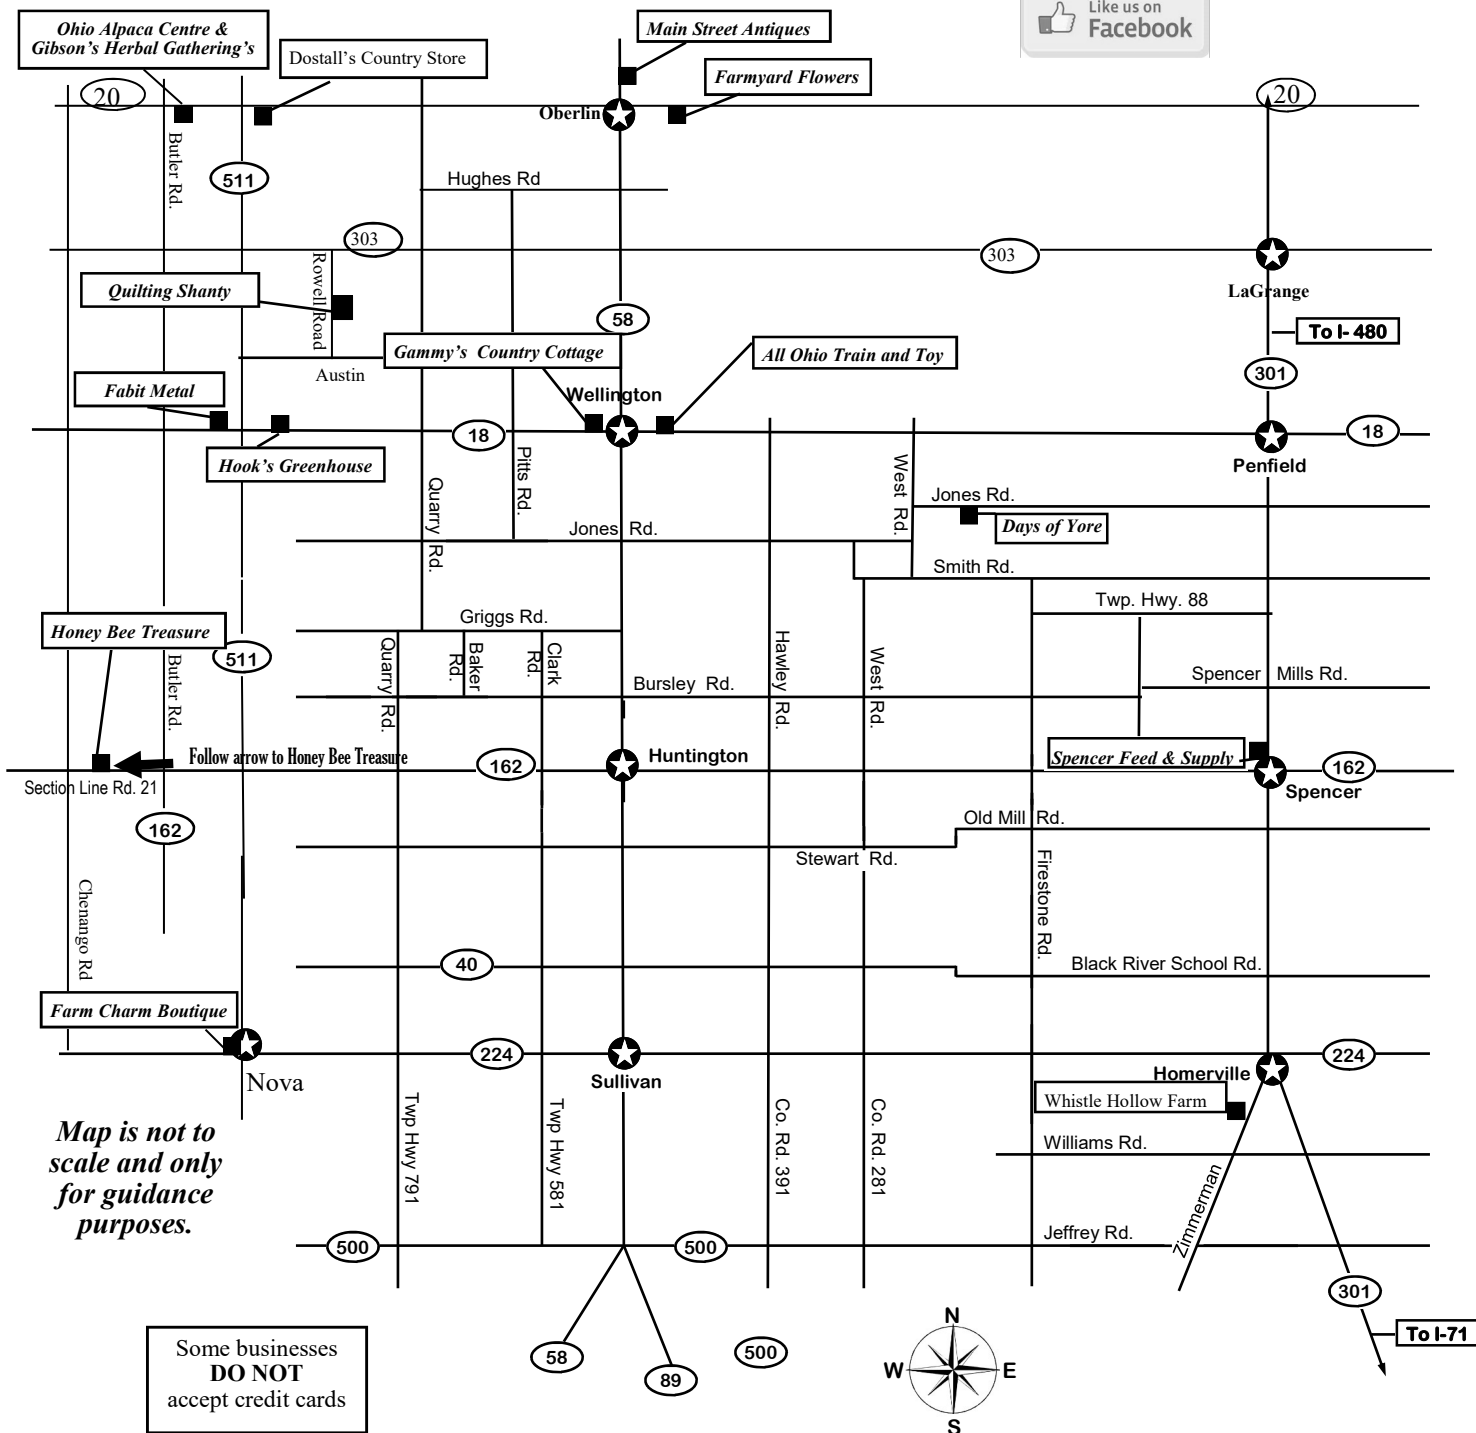

Country Tour Group
c/o Weiss
6080 Section Line Rd. 21
New London OH 44851-9483

PLEASE PRINT CLEARLY

Name _____

Address _____

City _____ State _____ Zip _____

Phone ( ) _____

Email _____

www.countrytourgroup.com

Map is not to scale and only for guidance purposes.

Some businesses
DO NOT
accept credit cards

Map is not to scale