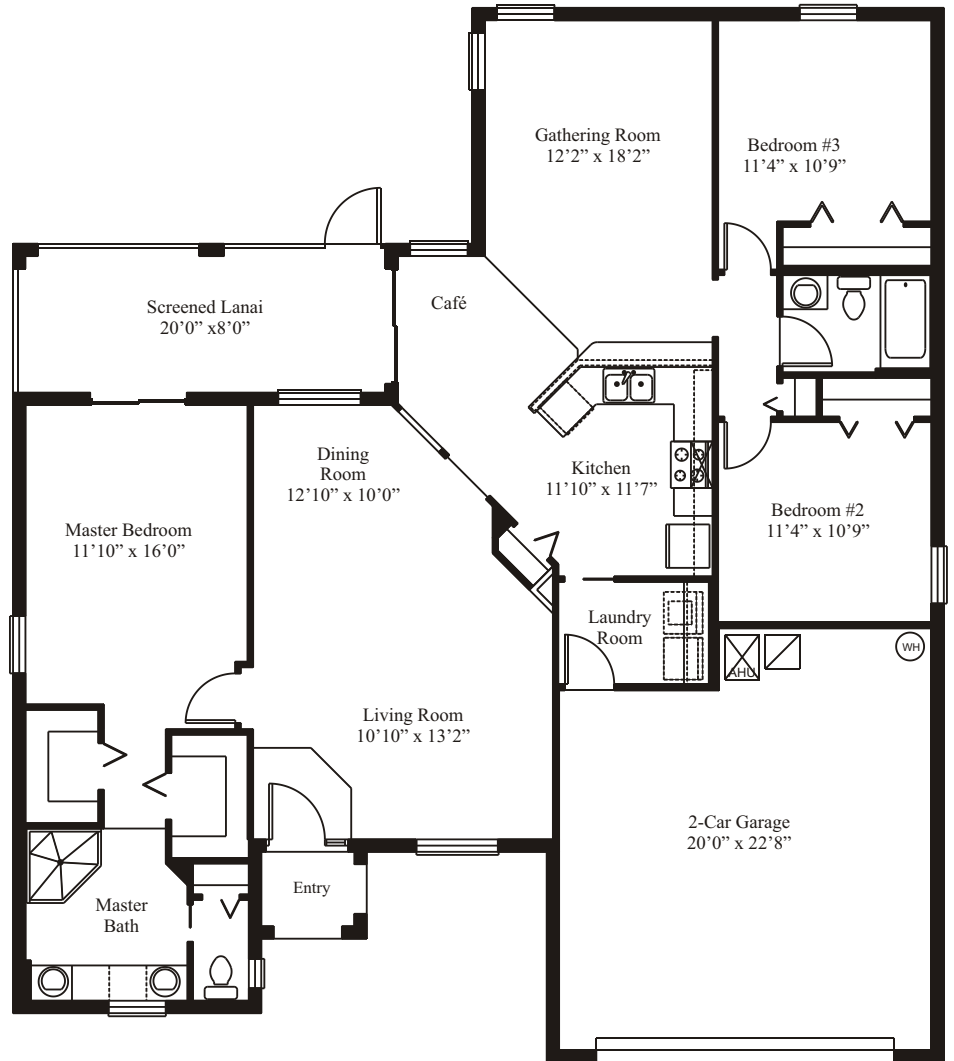

Hialeah

Model 208

SUMMERGLEN

THE DESIGNER SERIES

Living Area	1690
Garage	461
Lanai	160
Entry	26
TOTAL	2337

SUMMERGLEN

Phone 35-245-0184