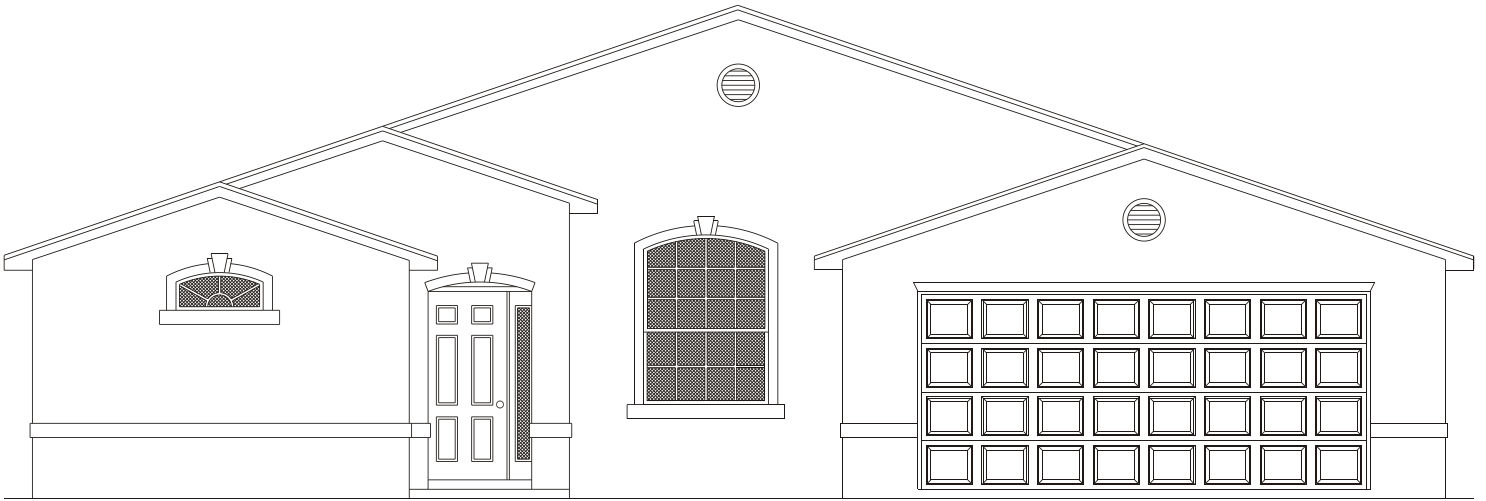

Hialeah

Model 208

SUMMERGLEN

THE DESIGNER SERIES

Living Area	1690
Garage	461
Lanai	160
Entry	26
TOTAL	2337

SUMMERGLEN

Phone 35-245-0184